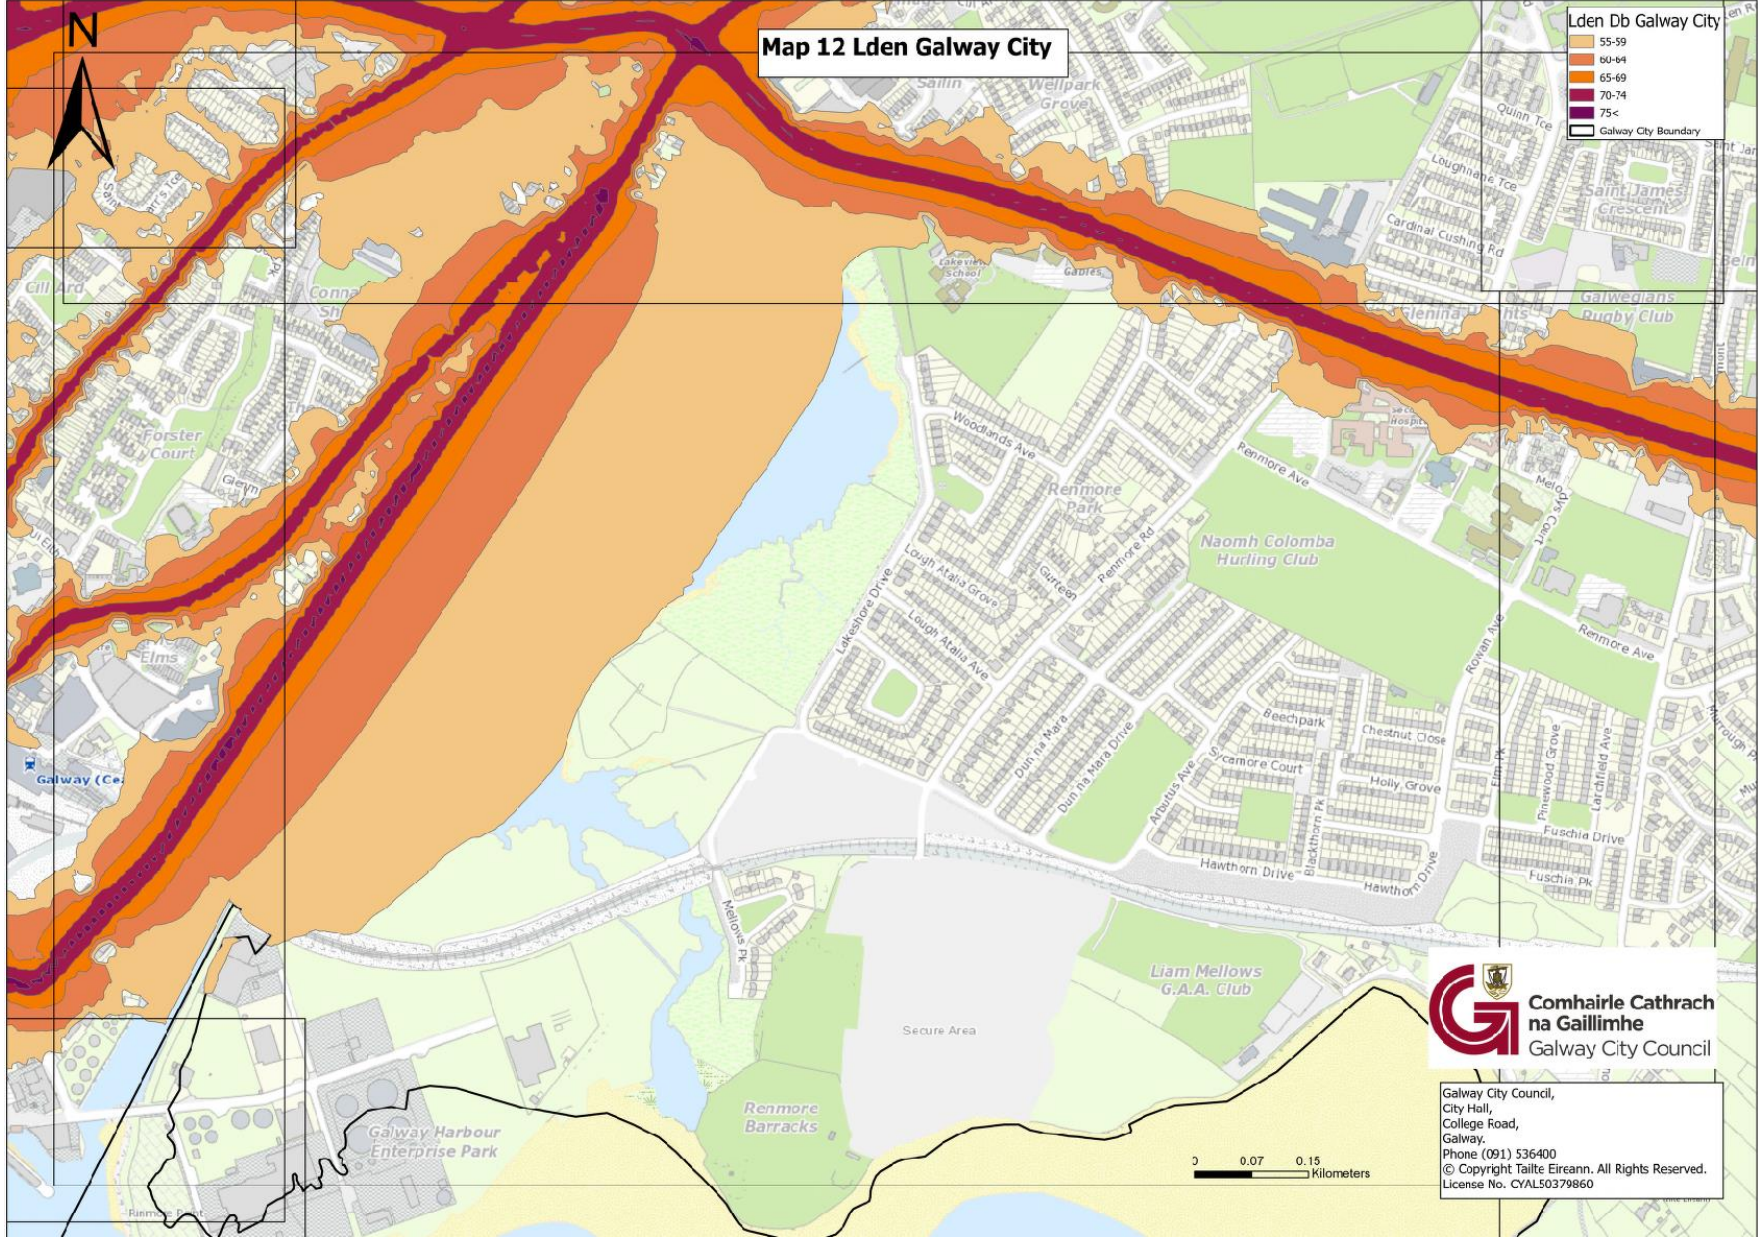

Map 12 Lden Galway City

Lden Db Galway City

- 55-59
- 60-64
- 65-69
- 70-74
- 75+
- Galway City Boundary

Comhairle Cathrach na Gaillimhe
Galway City Council

Galway City Council,
City Hall,
College Road,
Galway.
Phone (091) 536400
© Copyright Tailte Eireann. All Rights Reserved.
License No. CYAL50379860