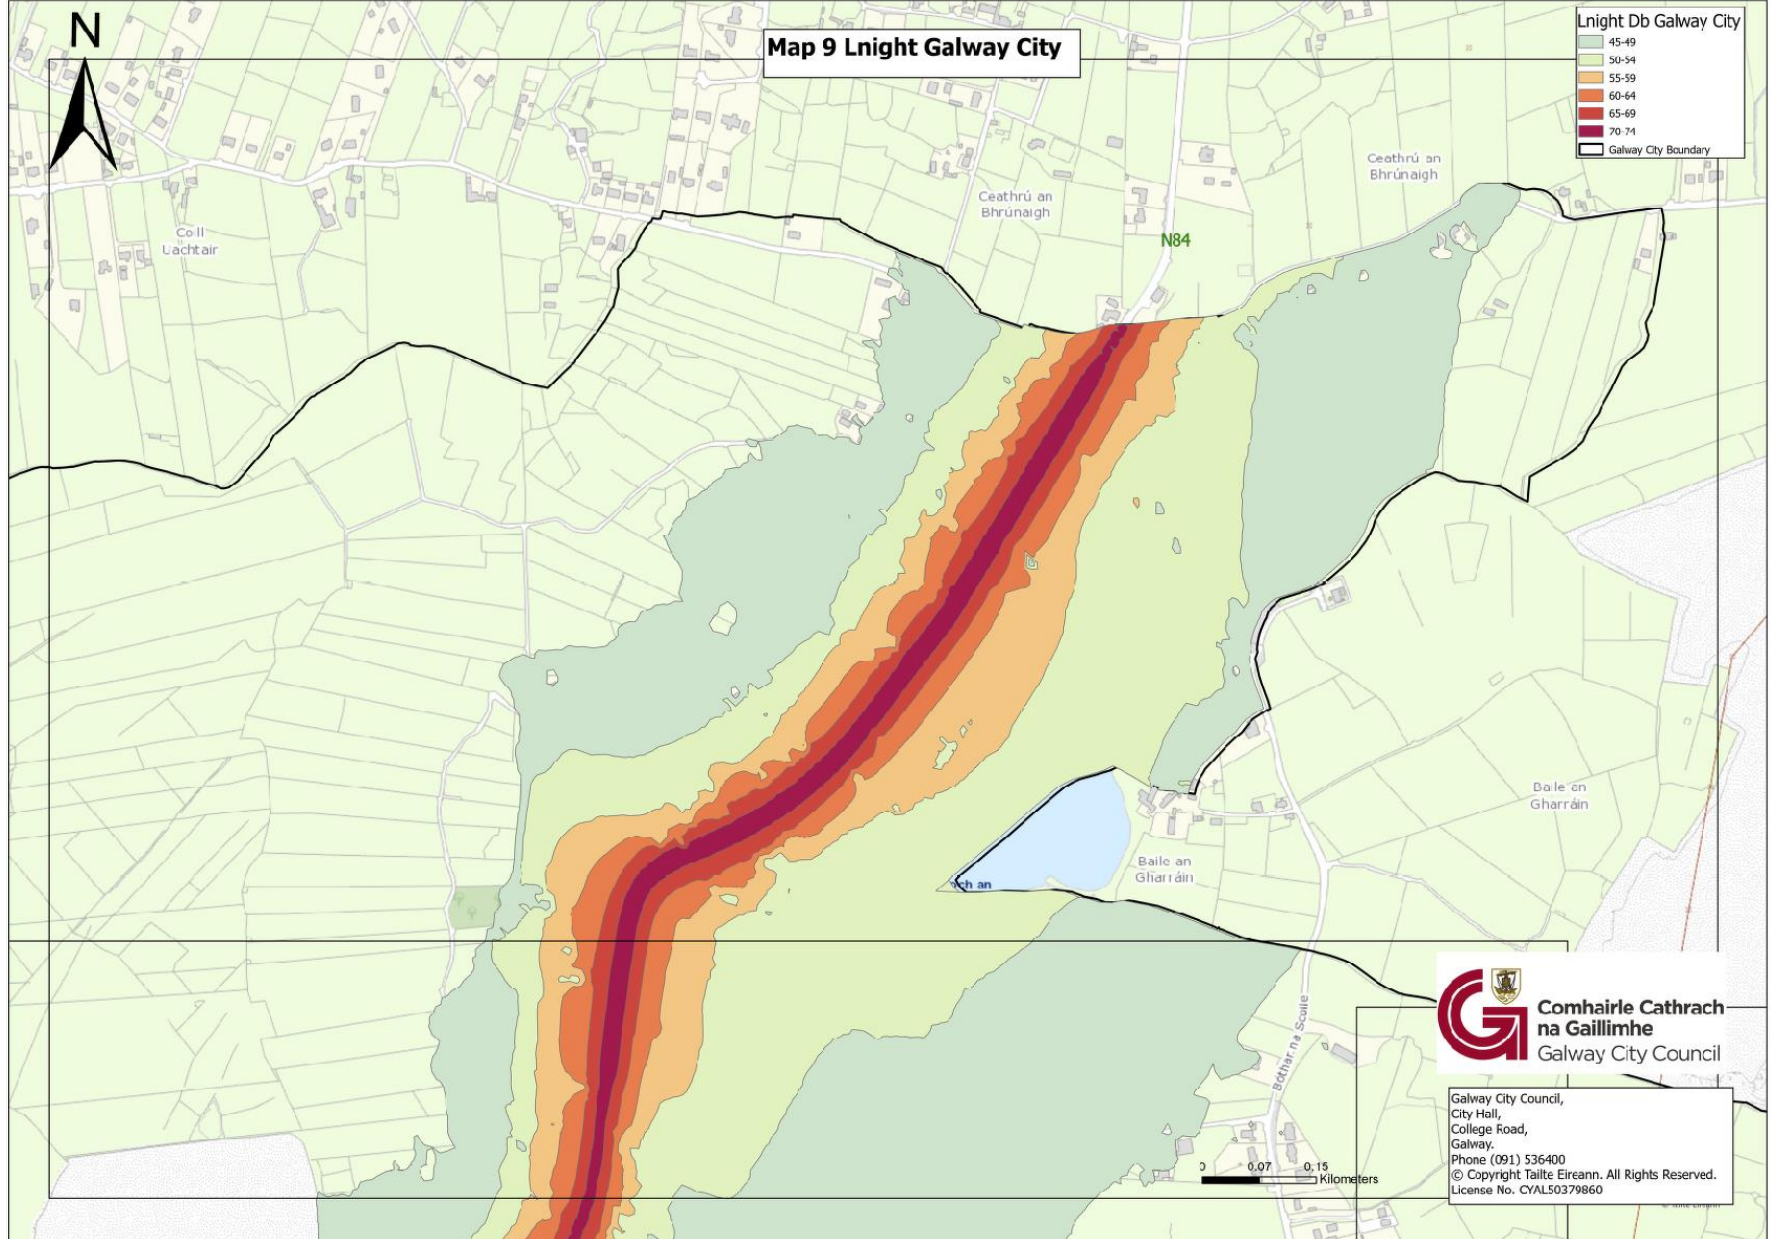

Map 9 Lnight Galway City

Lnight Db Galway City

Light Green	45-49
Yellow-Green	50-54
Yellow-Orange	55-59
Orange	60-64
Dark Orange	65-69
Dark Red	70-74
Black outline	Galway City Boundary

Comhairle Cathrach na Gaillimhe
Galway City Council

Galway City Council,
City Hall,
College Road,
Galway.
Phone (091) 536400
© Copyright Taitte Eireann. All Rights Reserved.
License No. CYAL50379860