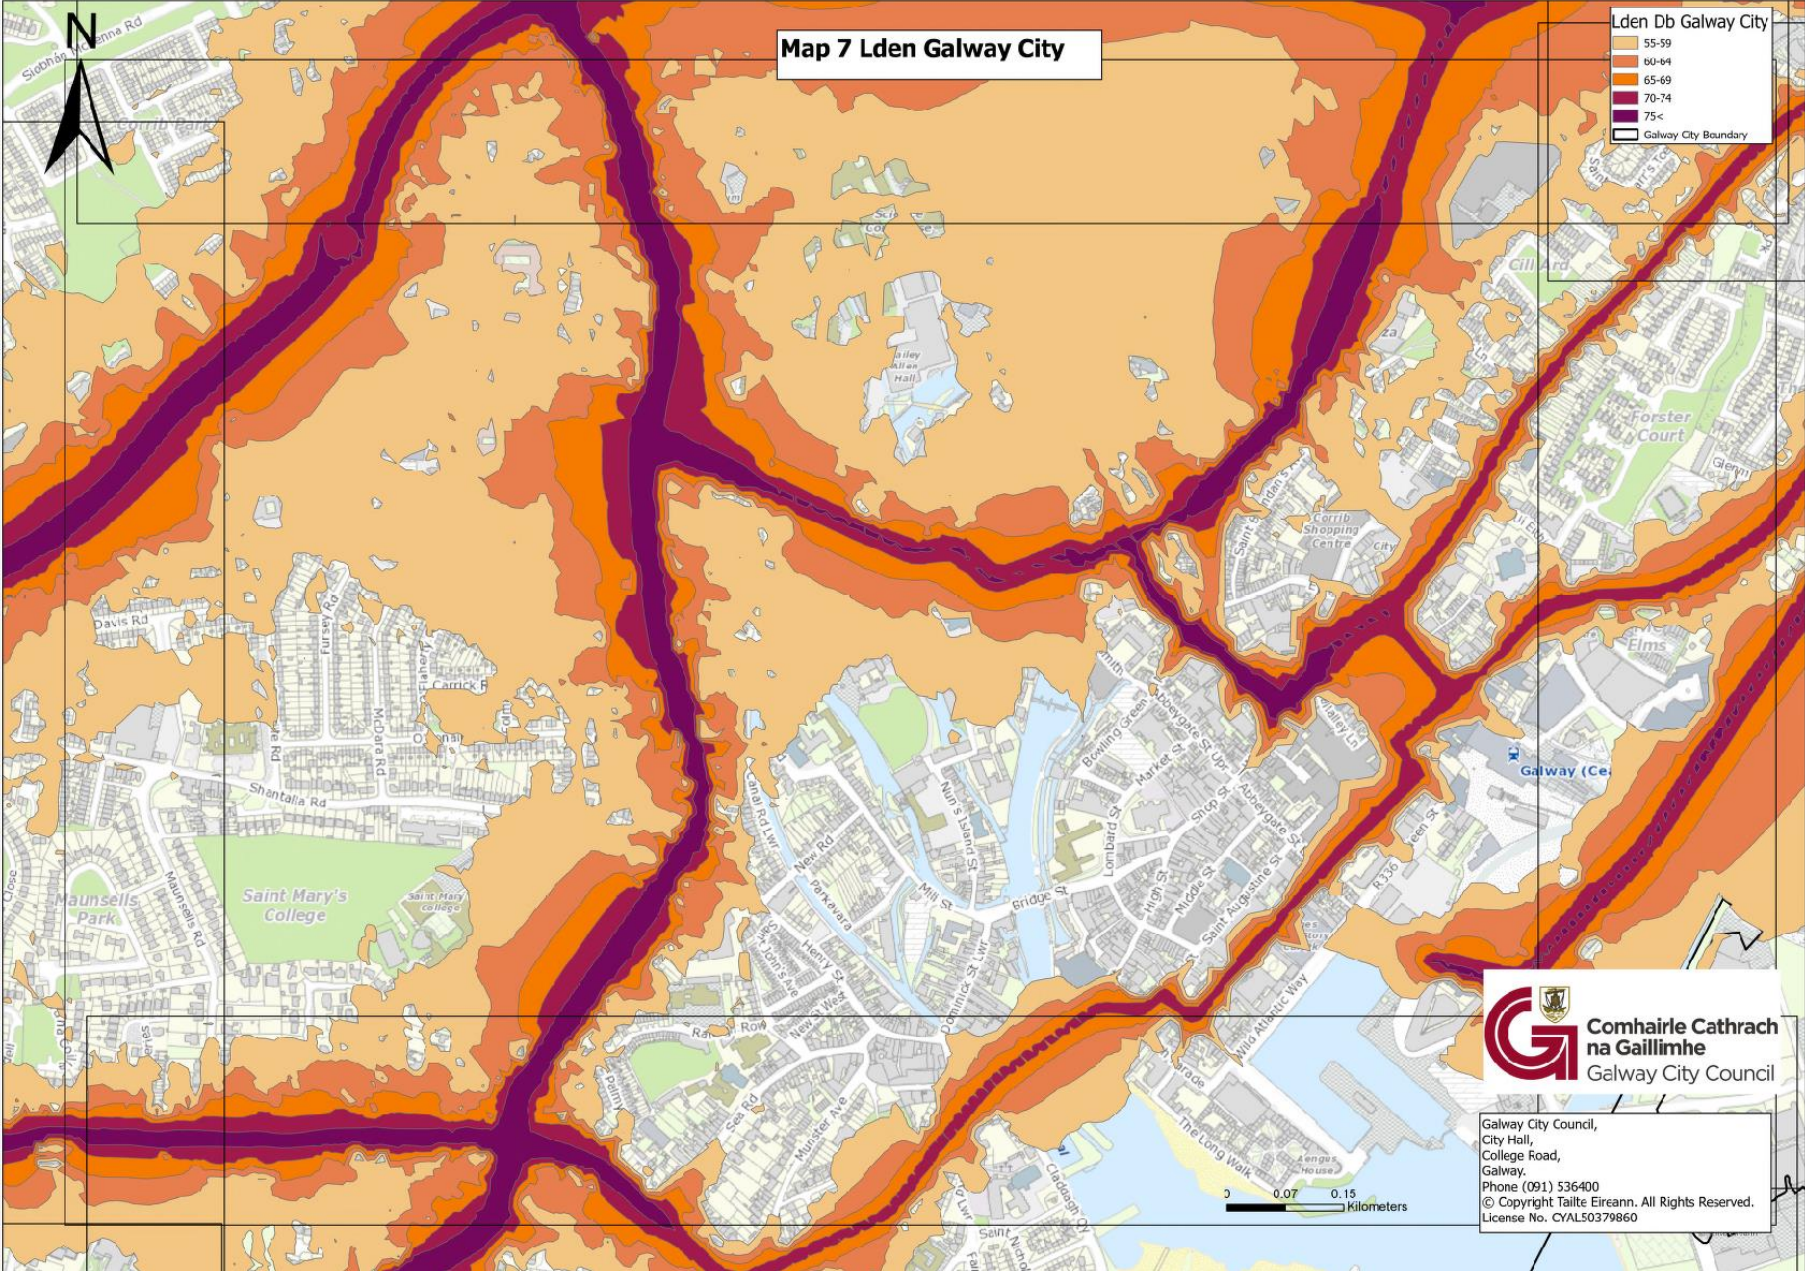

Map 7 Lden Galway City

Comhairle Cathrach na Gaillimhe
Galway City Council

Galway City Council,
City Hall,
College Road,
Galway.
Phone (091) 536400
© Copyright Taitte Eireann. All Rights Reserved.
License No. CYALS0379860