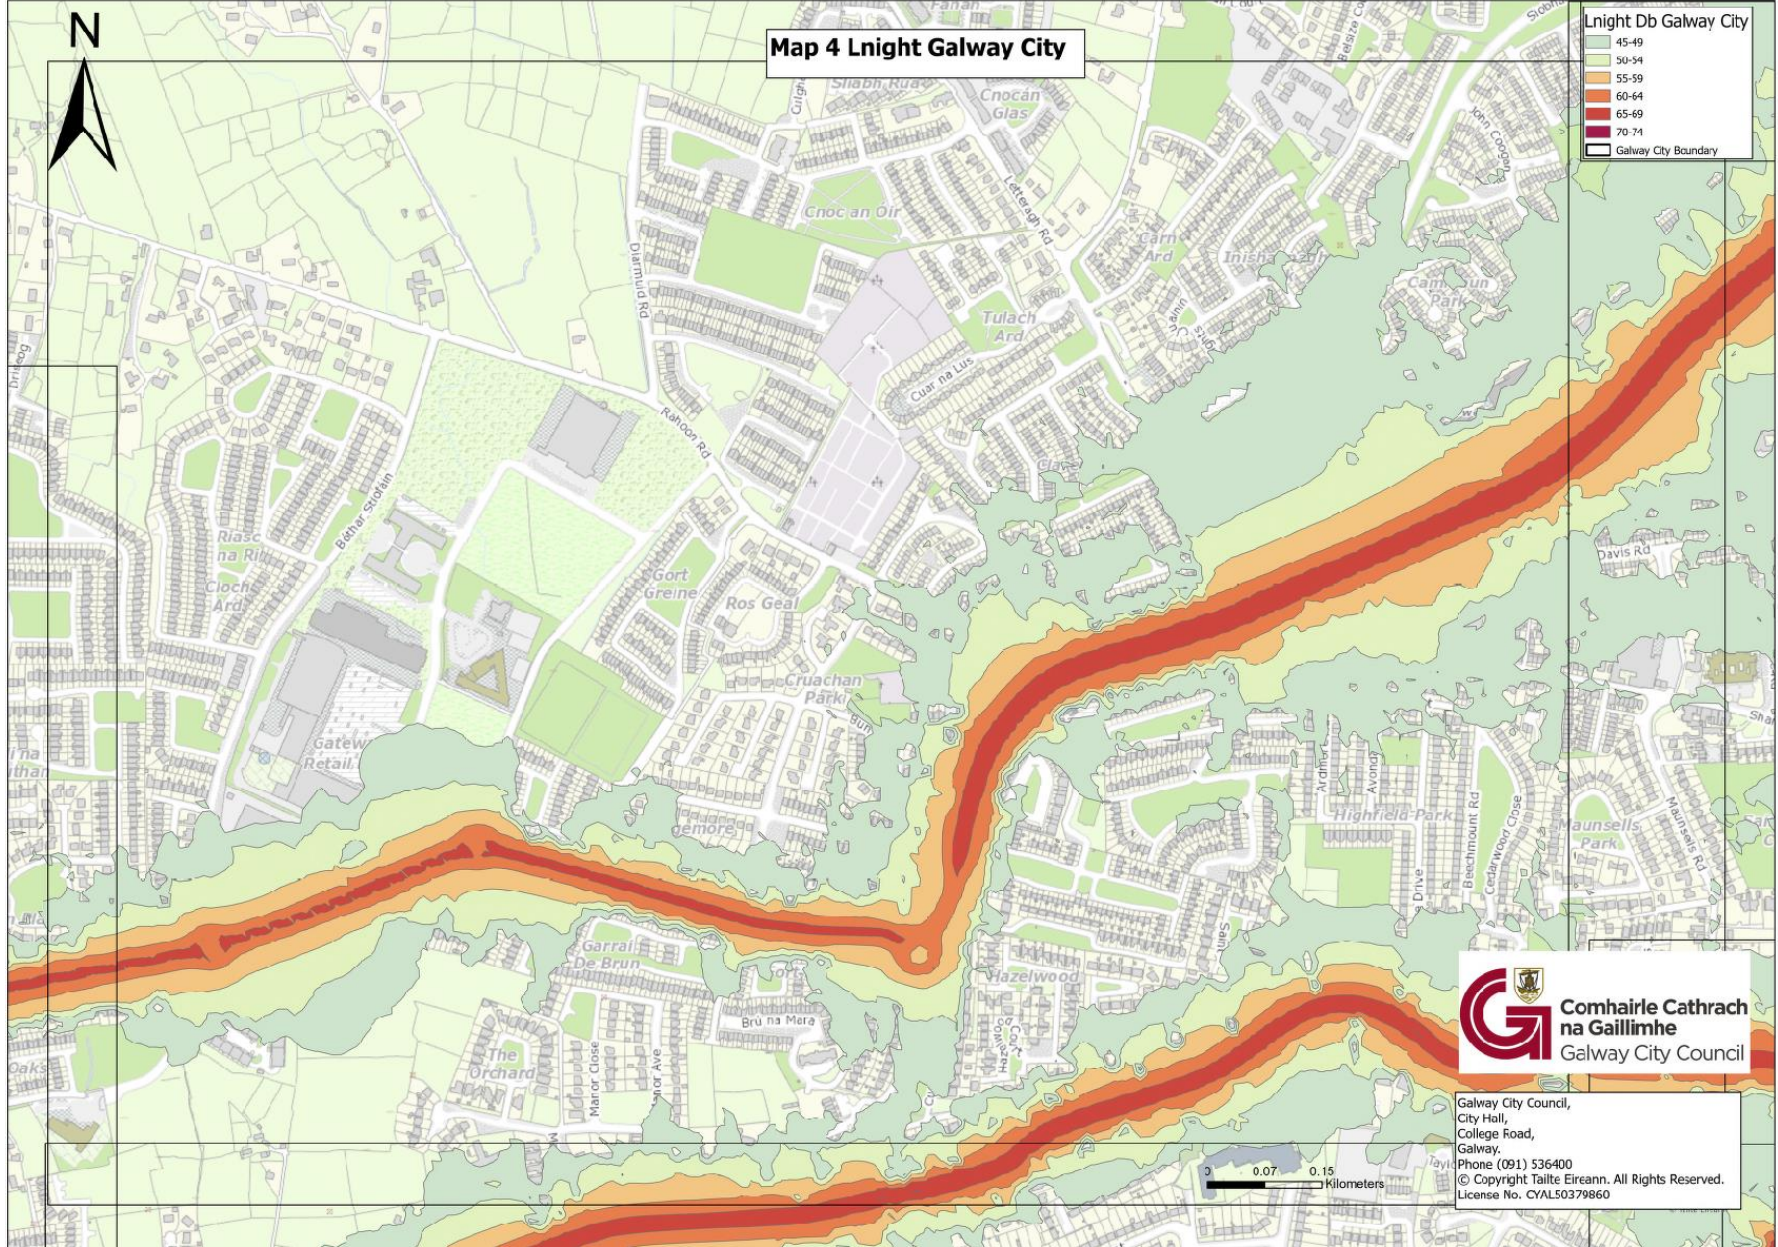

Map 4 Lnight Galway City

Lnight Db Galway City

- 45-49
- 50-54
- 55-59
- 60-64
- 65-69
- 70-74
- Galway City Boundary

Comhairle Cathrach na Gaillimhe
Galway City Council

Galway City Council,
City Hall,
College Road,
Galway.
Phone (091) 536400
© Copyright Tailte Eireann. All Rights Reserved.
License No. CYAL50379860

0 0.07 0.15 Kilometers