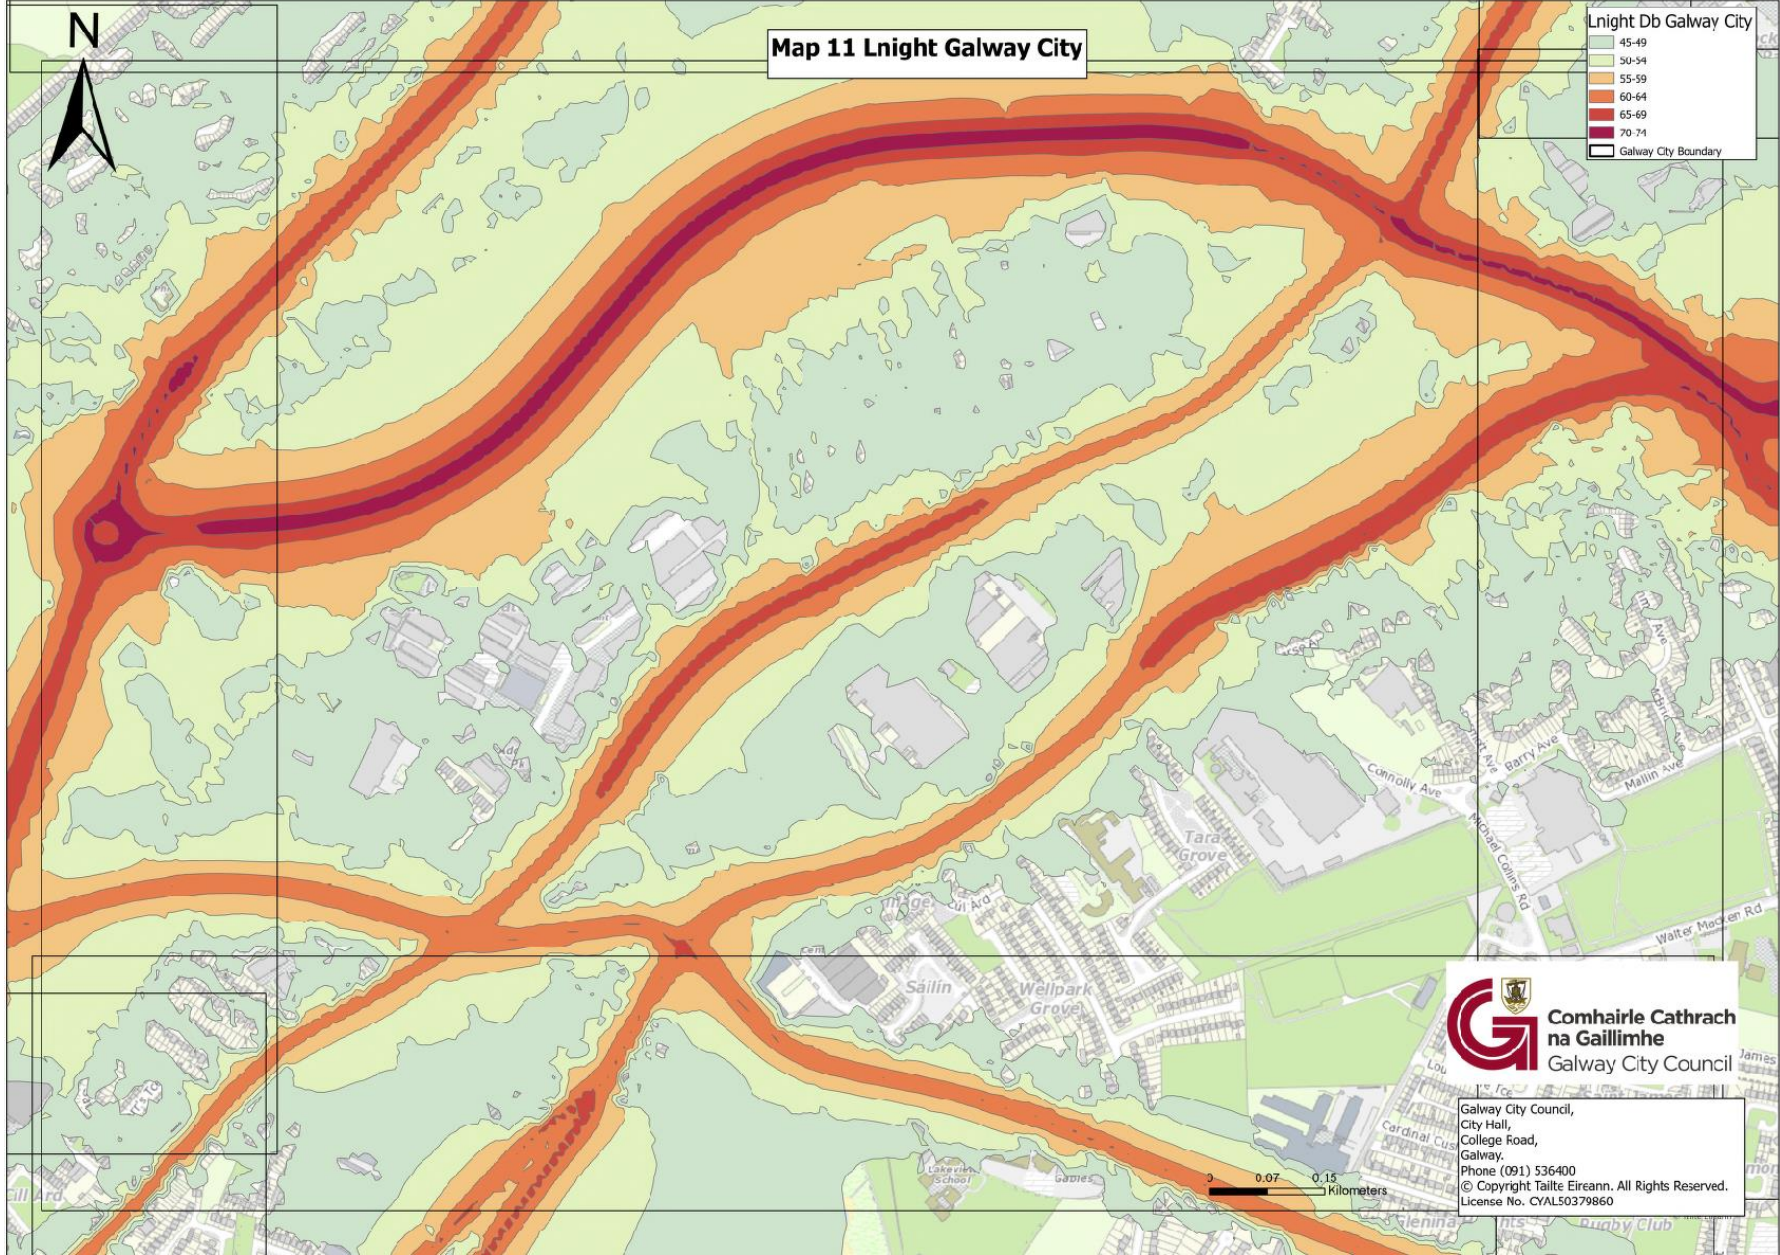

Map 11 Lnight Galway City

1. Lnight Db Galway City
- 45-49
  - 50-54
  - 55-59
  - 60-64
  - 65-69
  - 70-74
  - Galway City Boundary

Comhairle Cathrach na Gaillimhe
Galway City Council

Galway City Council,
City Hall,
College Road,
Galway,
Phone (091) 536400
© Copyright Taitte Eireann. All Rights Reserved.
License No. CYAL50379860