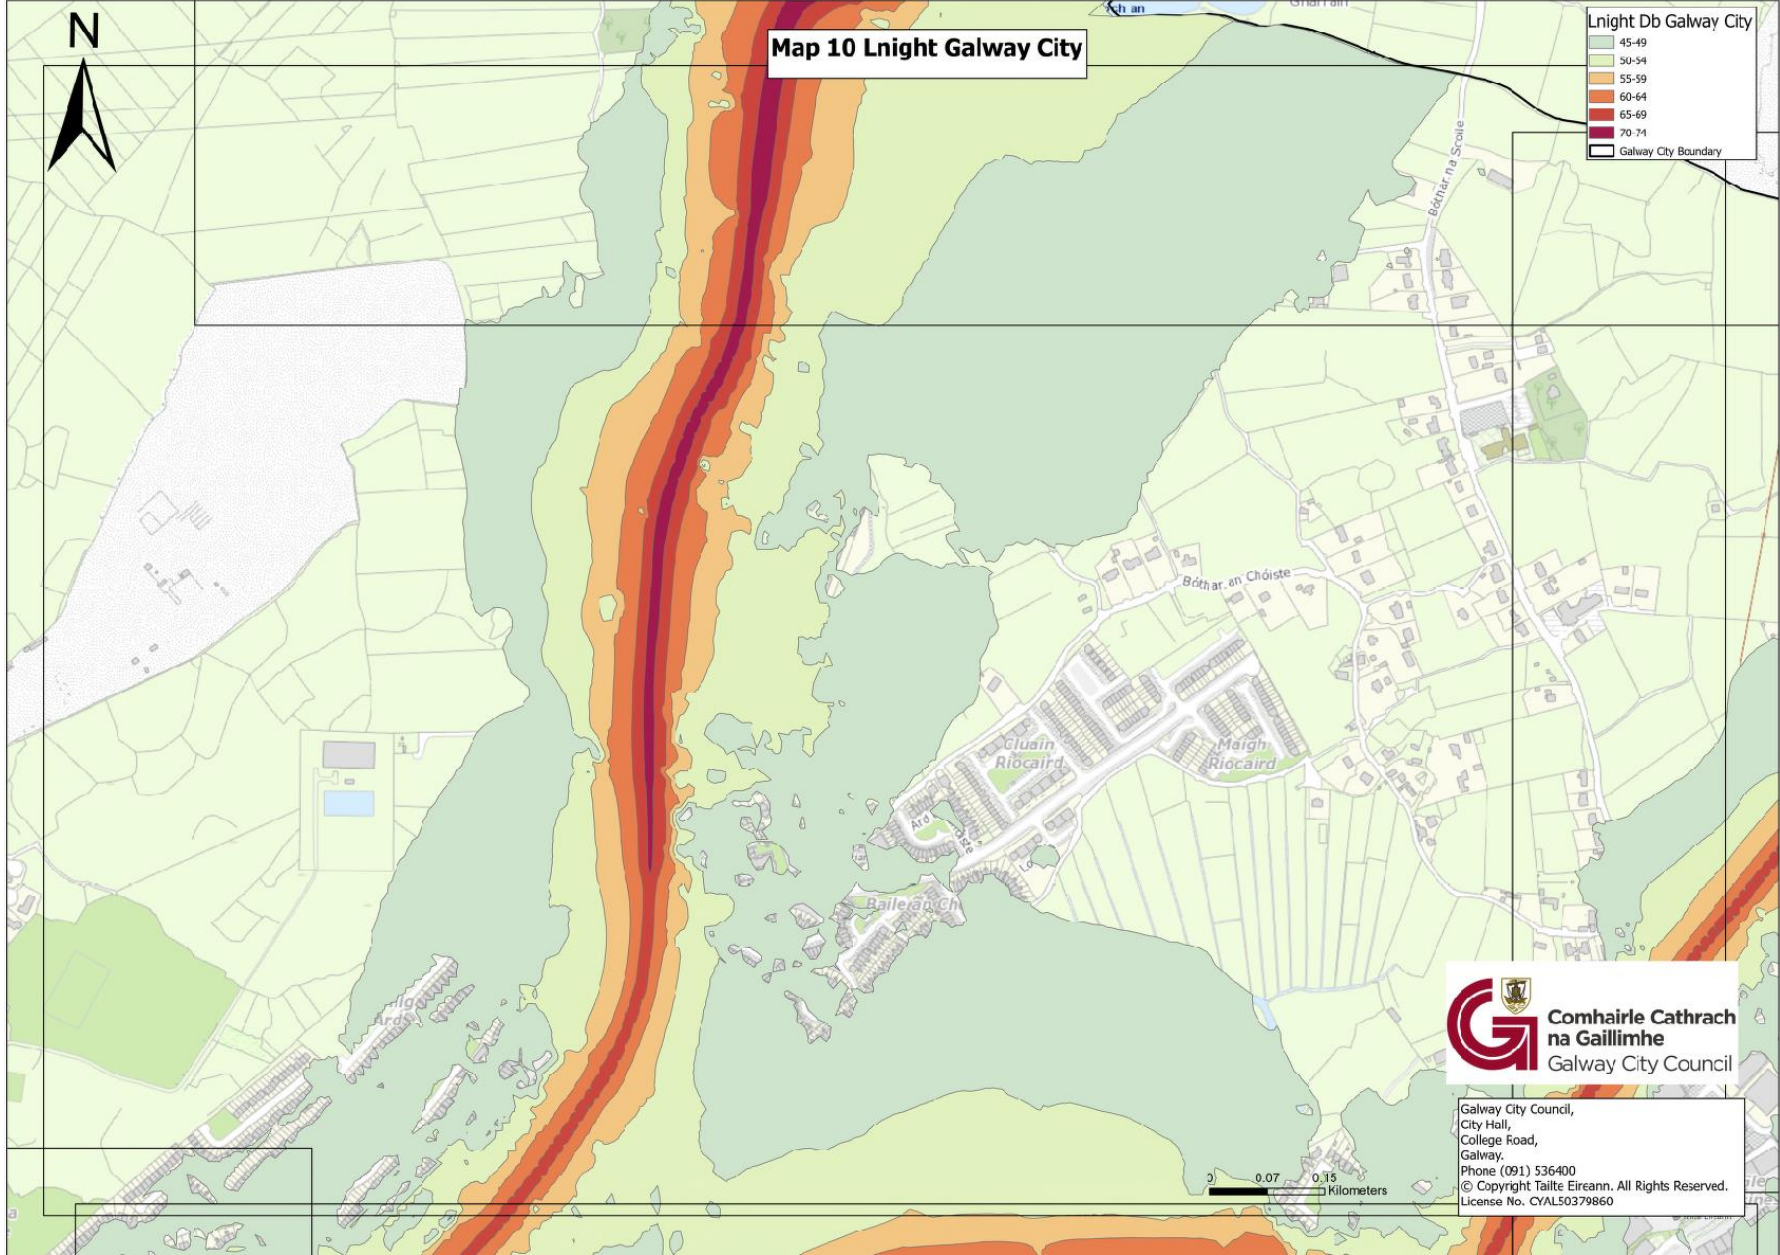

Map 10 Lnight Galway City

1. **Lnight Db Galway City**
- 45-49
  - 50-54
  - 55-59
  - 60-64
  - 65-69
  - 70-74
  - Galway City Boundary

Comhairle Cathrach na Gaillimhe
Galway City Council

Galway City Council,
City Hall,
College Road,
Galway,
Phone (091) 536400
© Copyright Taitte Eireann. All Rights Reserved.
License No. CYAL50379860

0 0.07 0.15 Kilometers