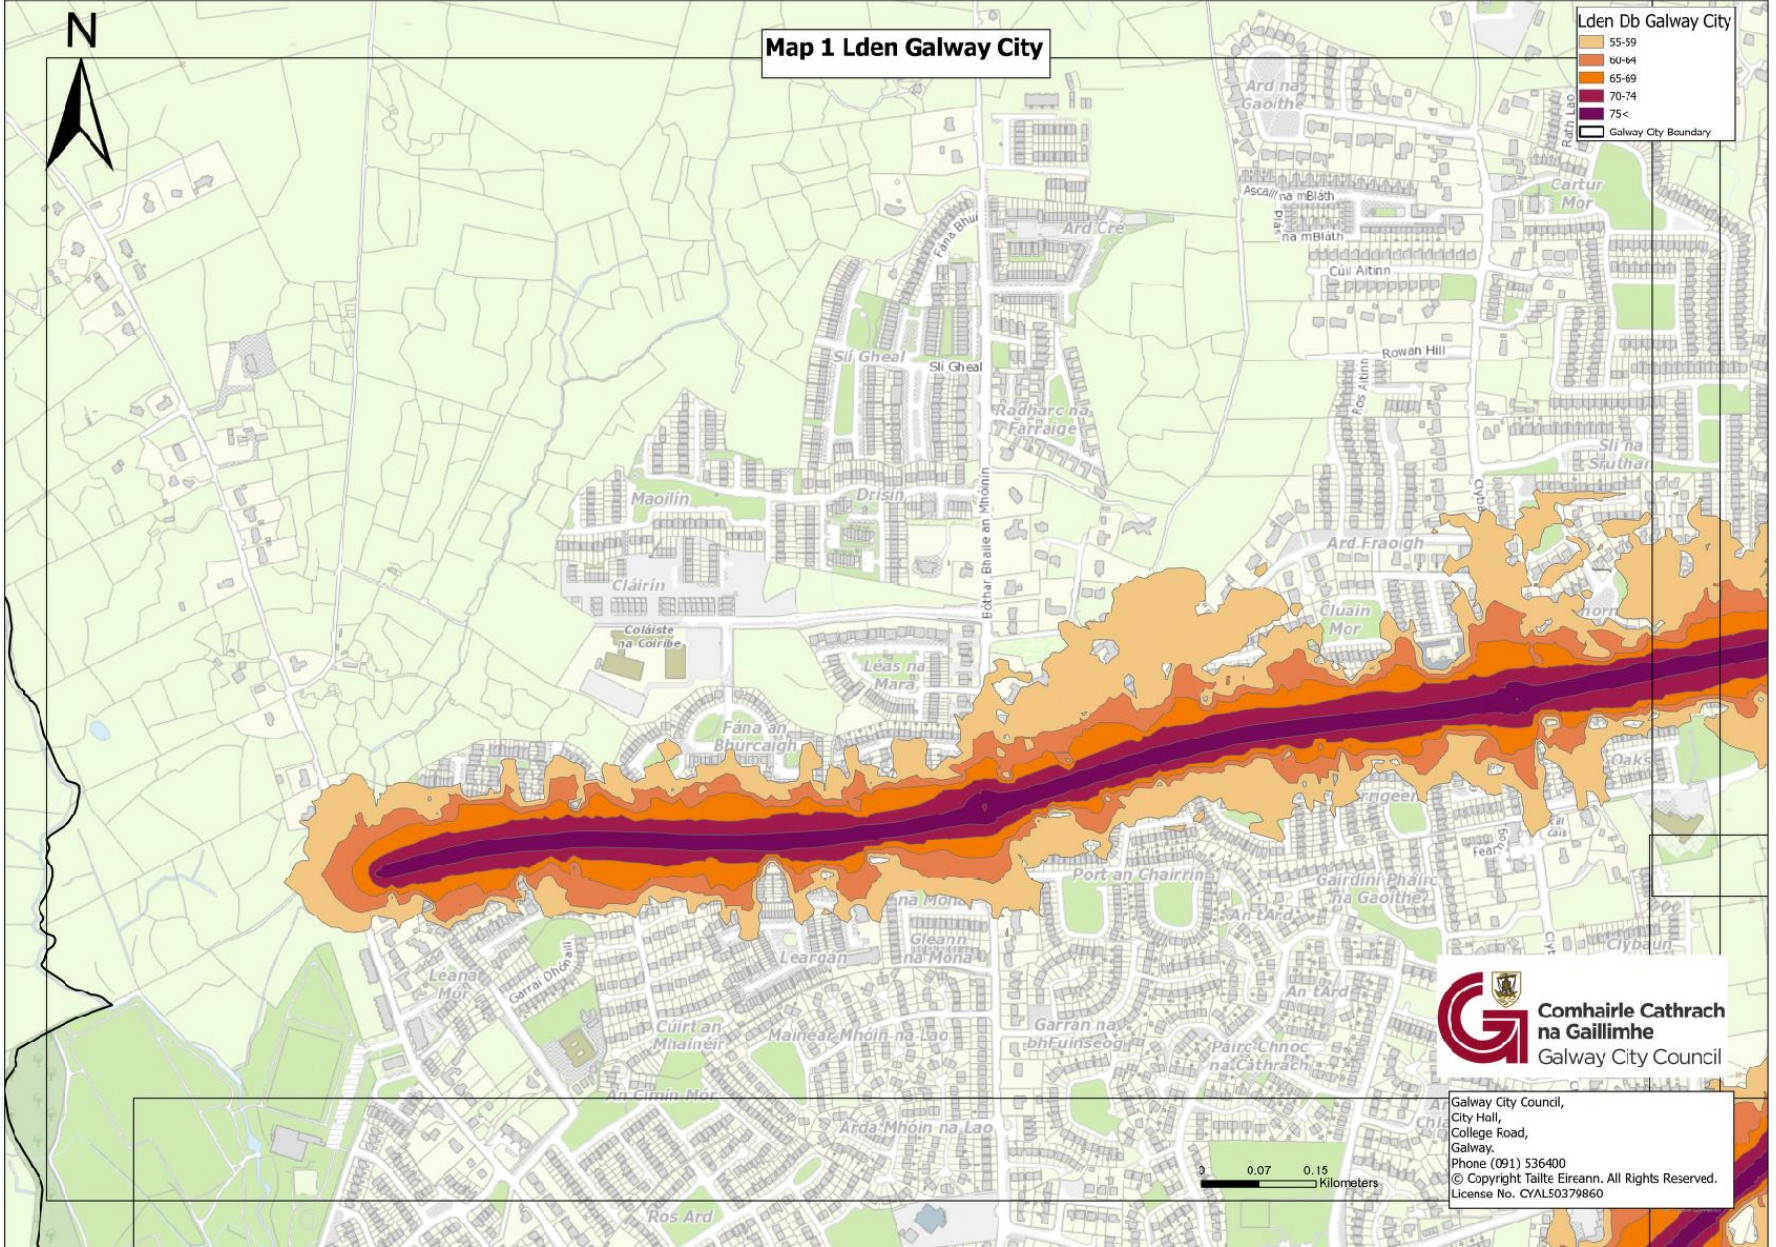

Babhta 4 Léarscáileanna Torainn Straitéiseacha 2022

Round 4 Strategic Noise Maps 2022

Map 1 Lden Galway City

Galway City Council,
City Hall,
College Road,
Galway,
Phone (091) 536400
© Copyright Tailte Eireann. All Rights Reserved.
License No. CYAL50379860