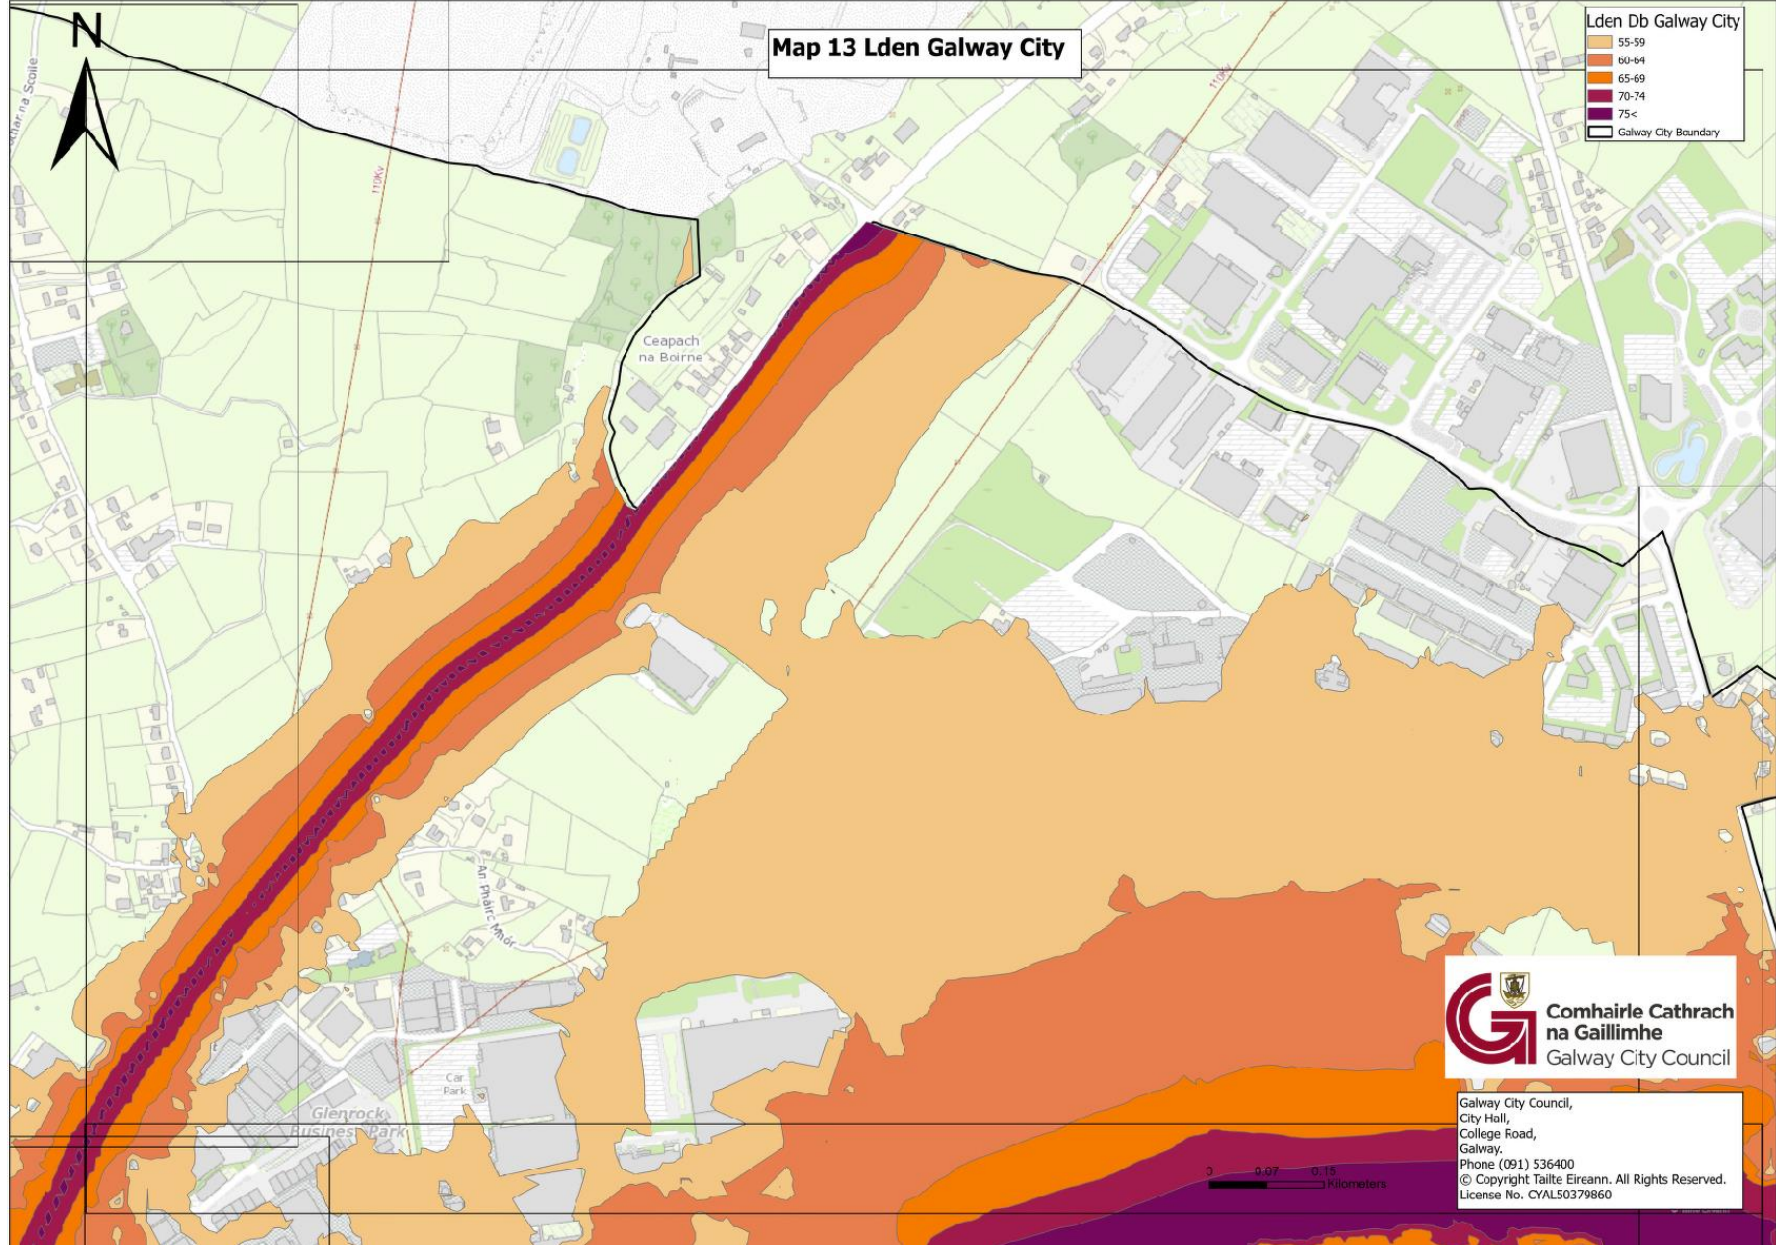

0 0.07 0.15 Kilometers

Map 12 Lden Galway City

Lden Db Galway City

- 55-59
- 60-64
- 65-69
- 70-74
- 75+
- Galway City Boundary

Comhairle Cathrach na Gaillimhe
Galway City Council

Galway City Council,
City Hall,
College Road,
Galway.
Phone (091) 536400
© Copyright Tailte Eireann. All Rights Reserved.
License No. CYAL50379860