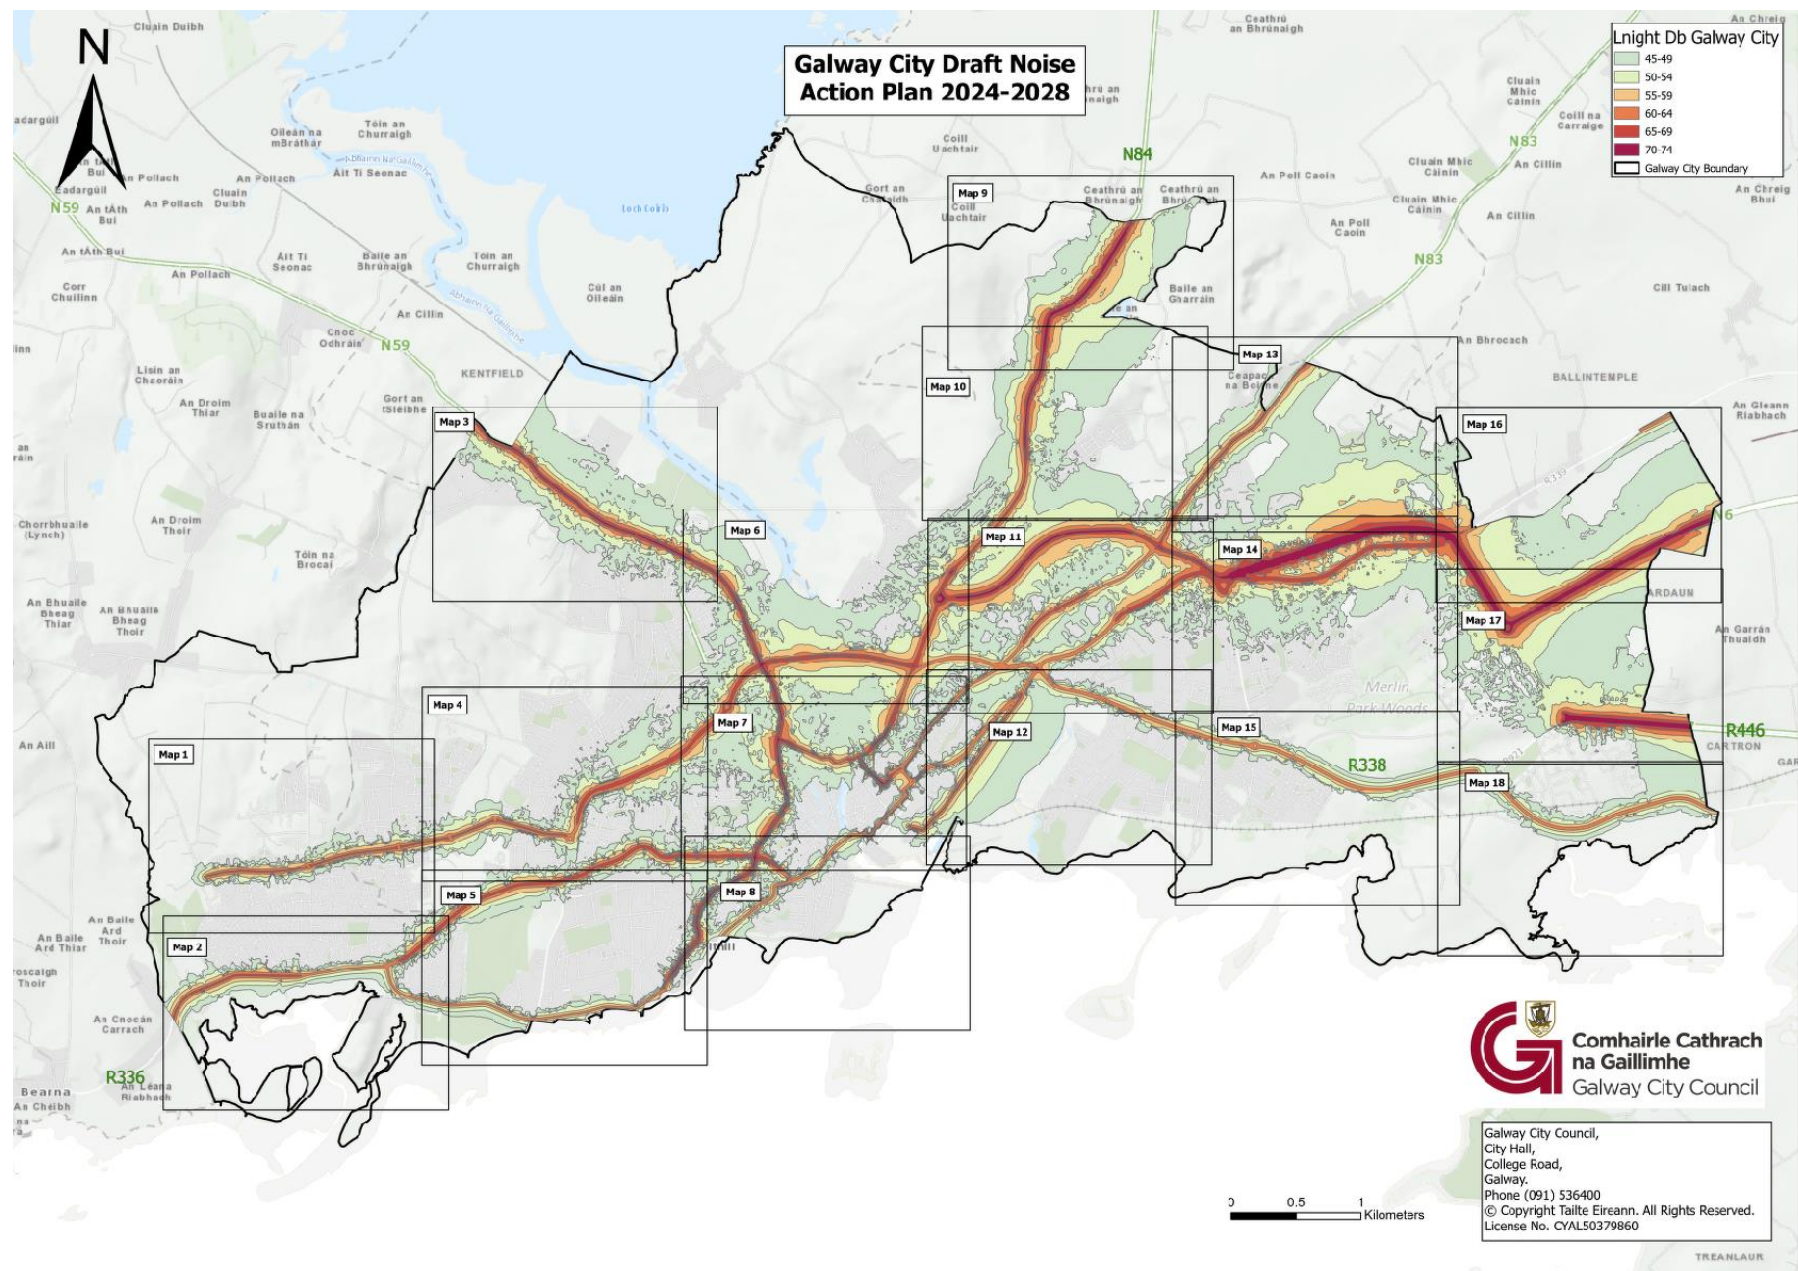

Galway City Draft Noise Action Plan 2024-2028

Comhairle Cathrach na Gaillimhe
Galway City Council

Galway City Council,
City Hall,
College Road,
Galway.
Phone (091) 536400
© Copyright Tailte Eireann. All Rights Reserved.
License No. CYAL50379860

TREANLAUR