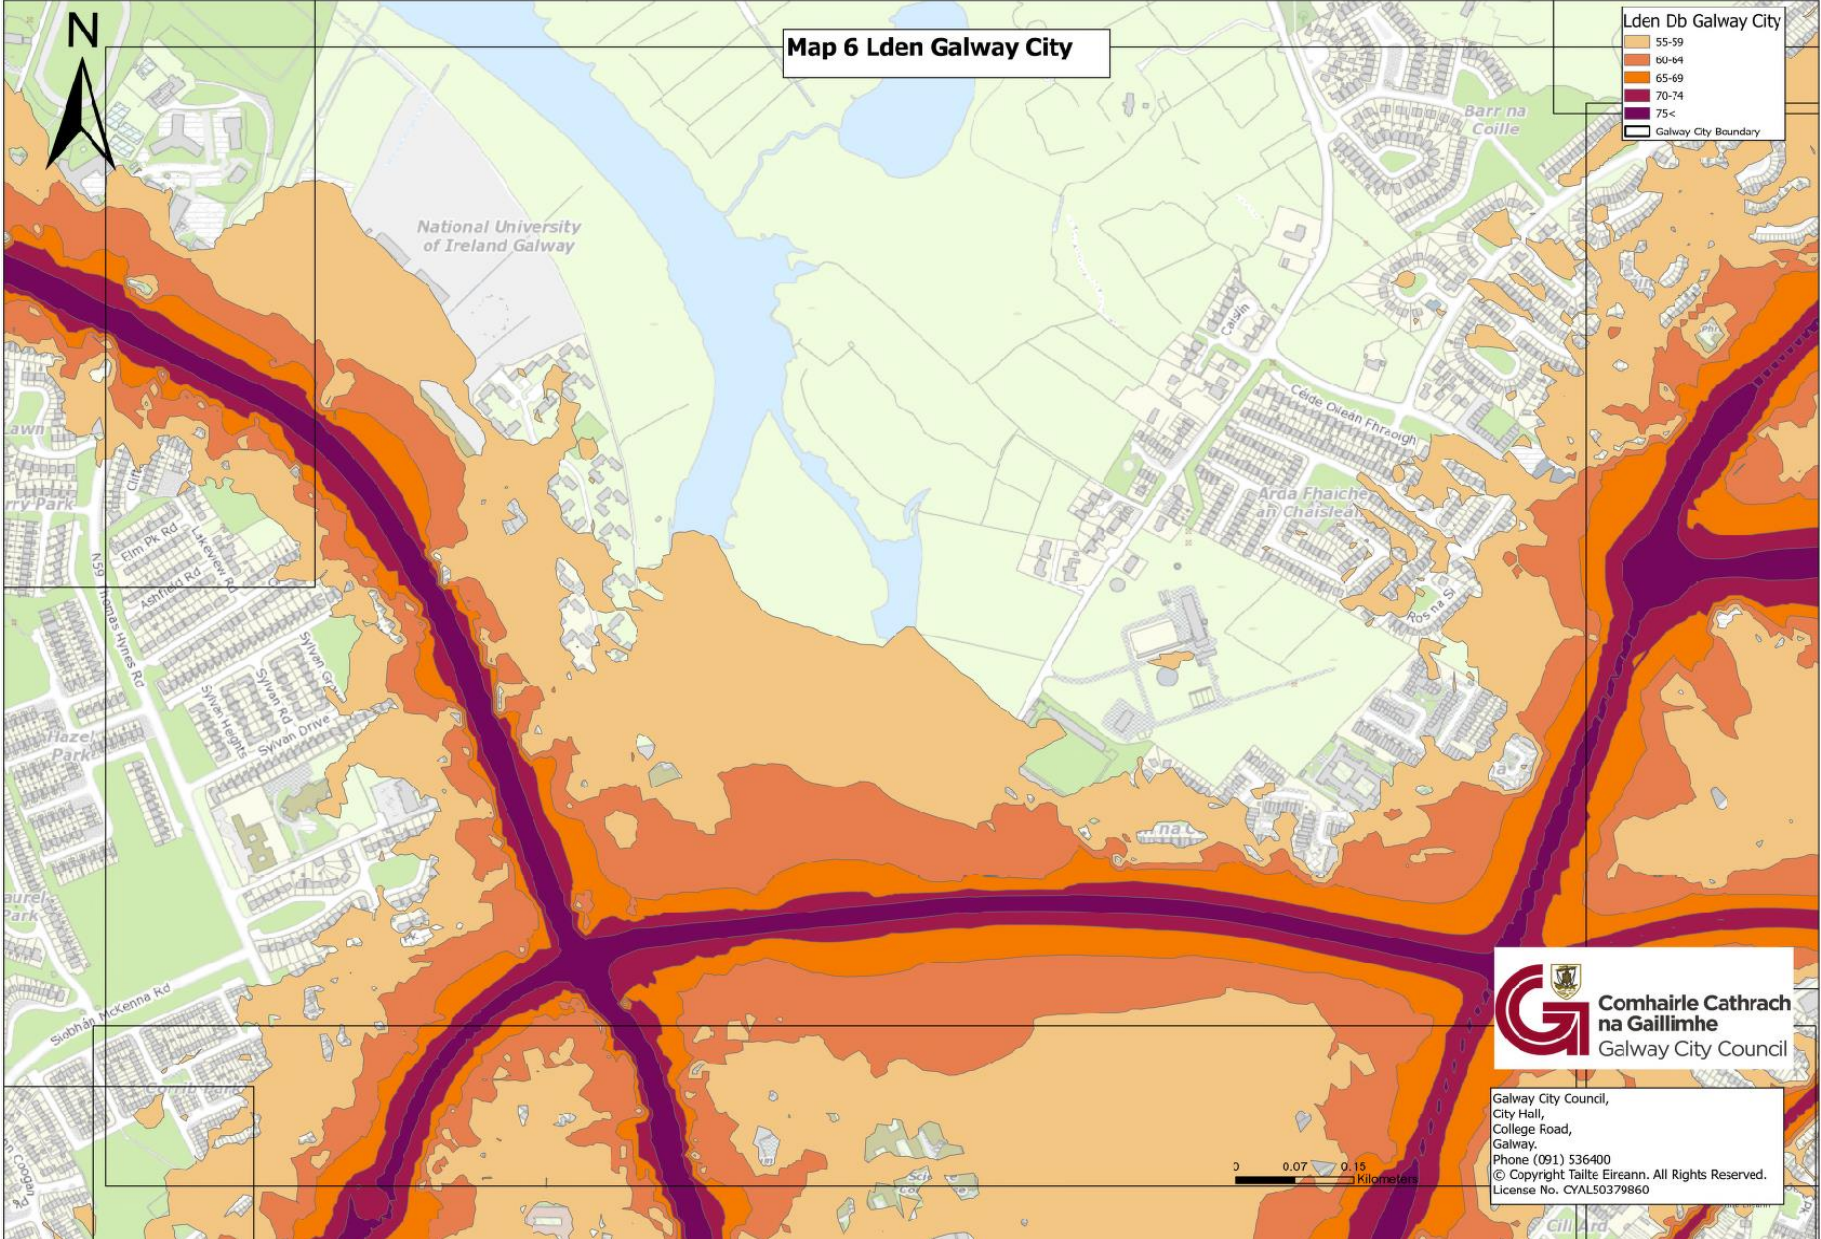

Map 6 Lden Galway City

Lden Db Galway City

- 55-59
- 60-64
- 65-69
- 70-74
- 75<

Galway City Boundary

Comhairle Cathrach na Gaillimhe
Galway City Council

Galway City Council,
City Hall,
College Road,
Galway.
Phone (091) 536400
© Copyright Tailte Eireann. All Rights Reserved.
License No. CYAL50379860