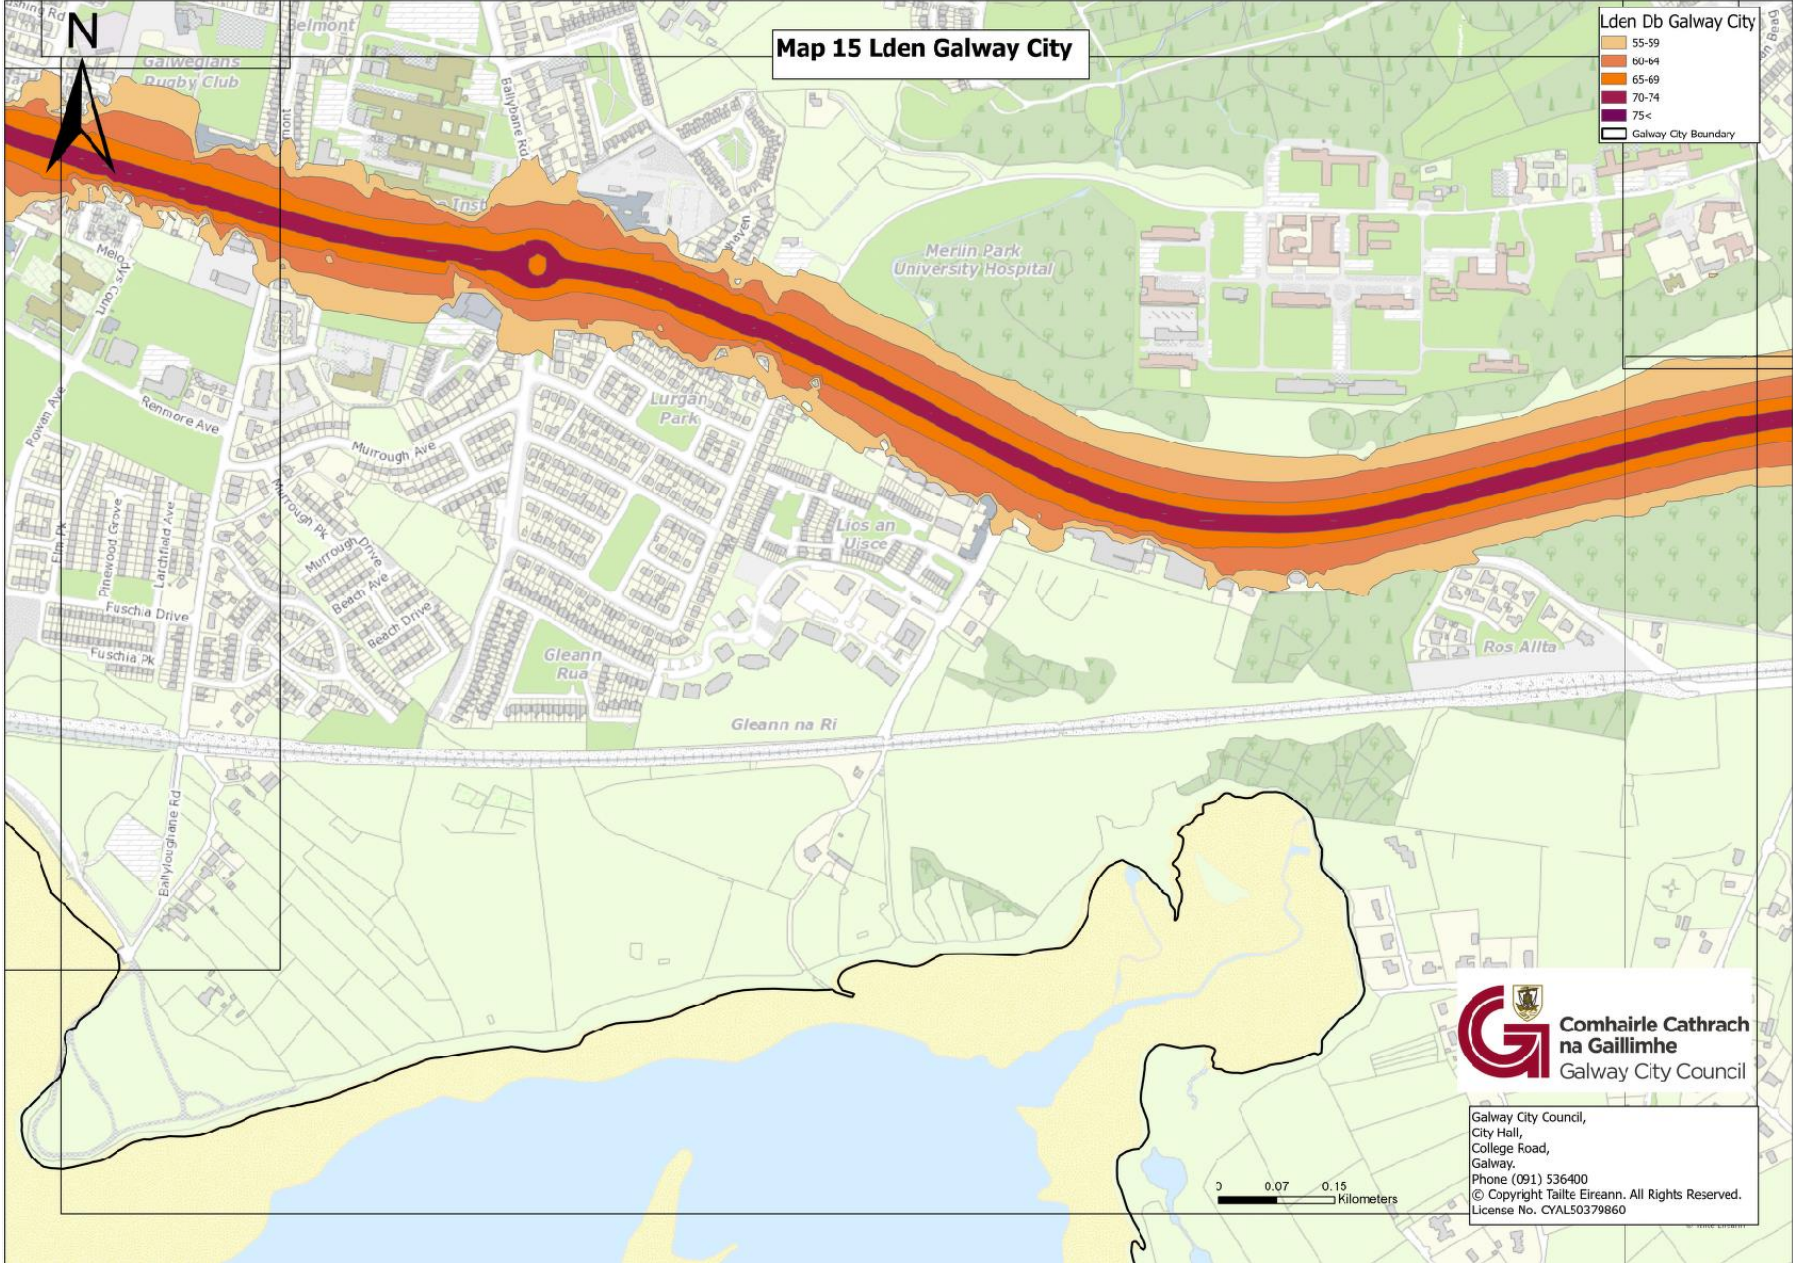

Map 15 Lden Galway City

Lden Db Galway City

- 55-59
- 60-64
- 65-69
- 70-74
- 75+

Galway City Boundary

Comhairle Cathrach na Gaillimhe
Galway City Council

Galway City Council,
City Hall,
College Road,
Galway.
Phone (091) 536400
© Copyright Tailte Eireann. All Rights Reserved.
License No. CYAL50379860

0 0.07 0.15 Kilometers