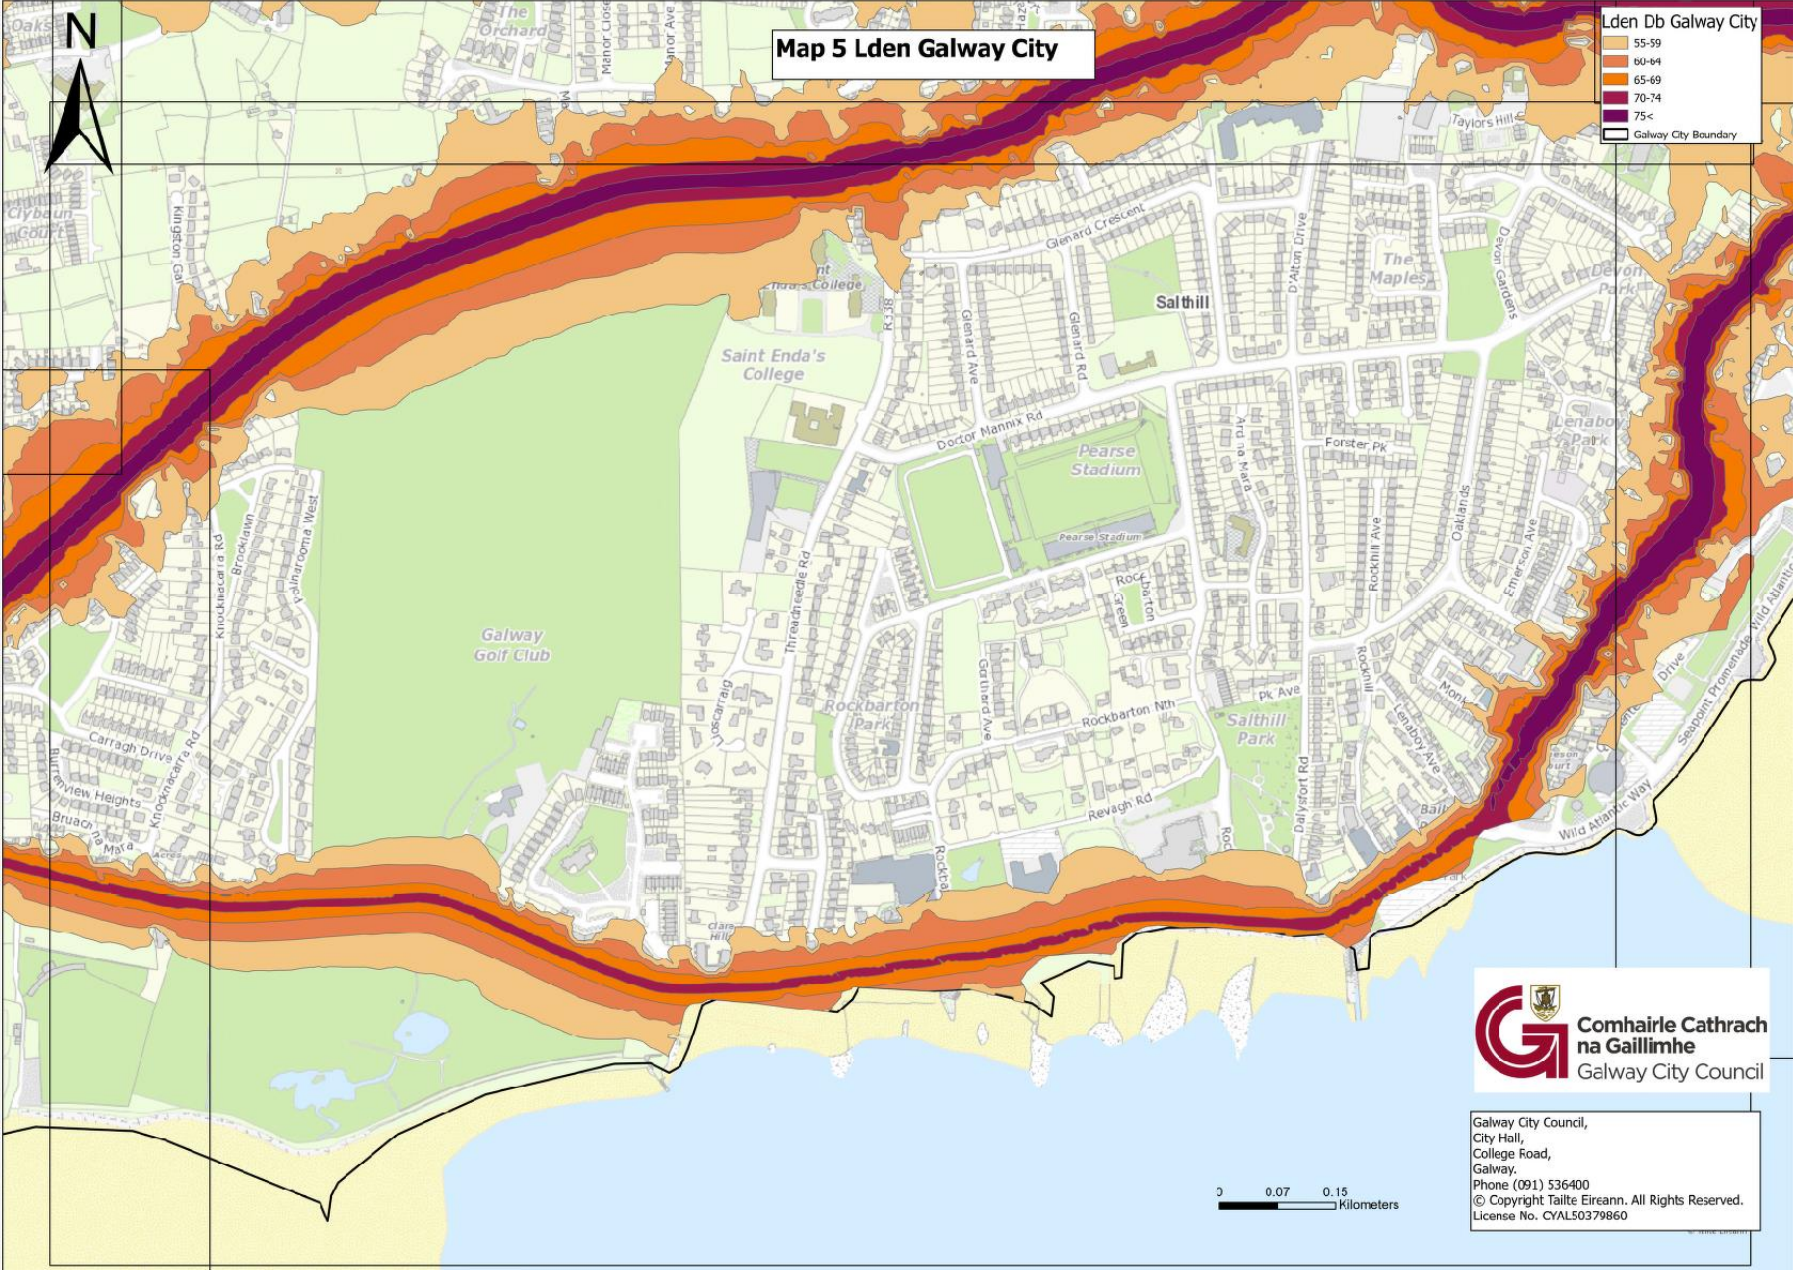

- 55-59
- 60-64
- 65-69
- 70-74
- 75+
- Galway City Boundary

Comhairle Cathrach na Gaillimhe
Galway City Council

Galway City Council,
City Hall,
College Road,
Galway.
Phone (091) 536400
© Copyright Tailte Eireann. All Rights Reserved.
License No. CYAL50379860