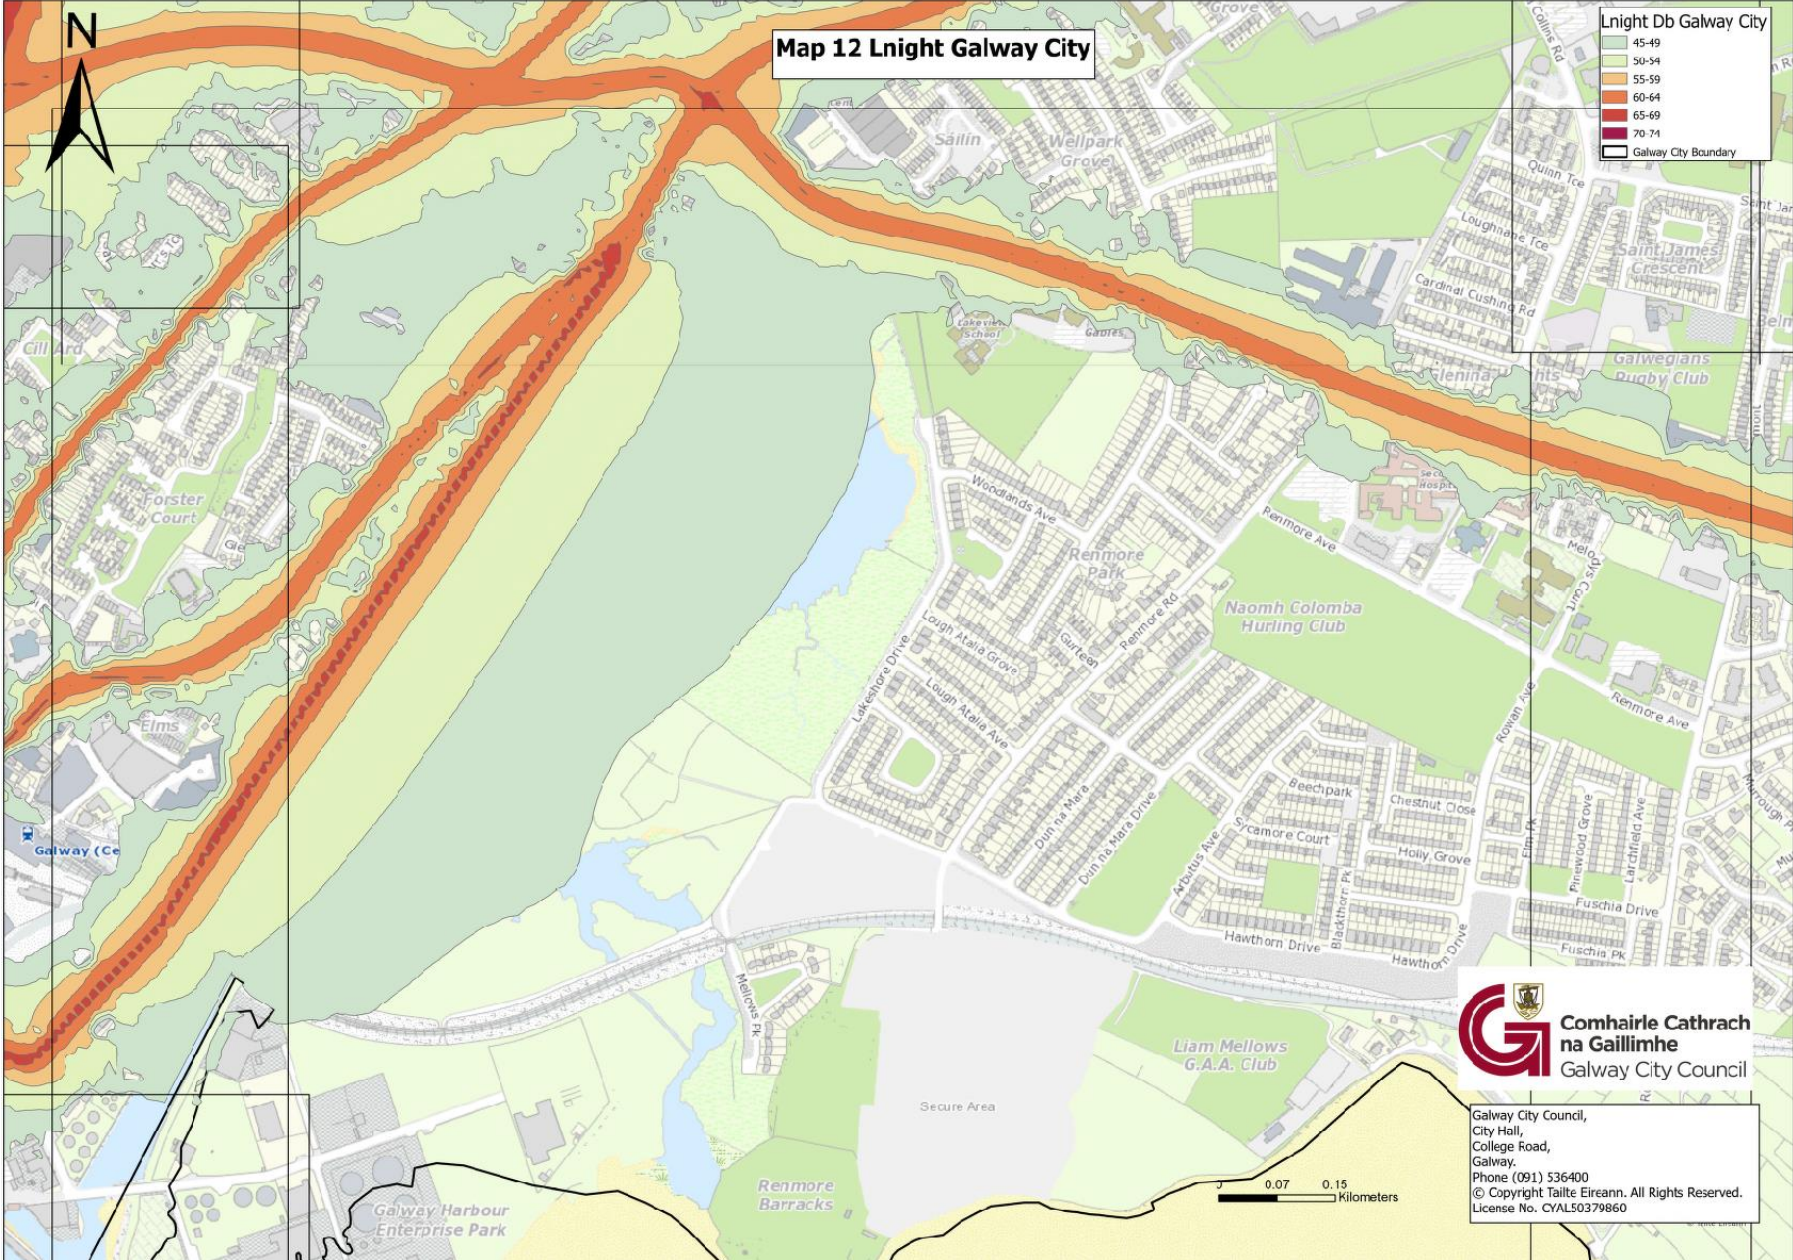

Map 12 Lnight Galway City

Lnight Db Galway City

- 45-49
- 50-54
- 55-59
- 60-64
- 65-69
- 70-74

Galway City Boundary

Comhairle Cathrach na Gaillimhe
Galway City Council

Galway City Council,
City Hall,
College Road,
Galway.
Phone (091) 536400
© Copyright Tailte Eireann. All Rights Reserved.
License No. CYAL50379860