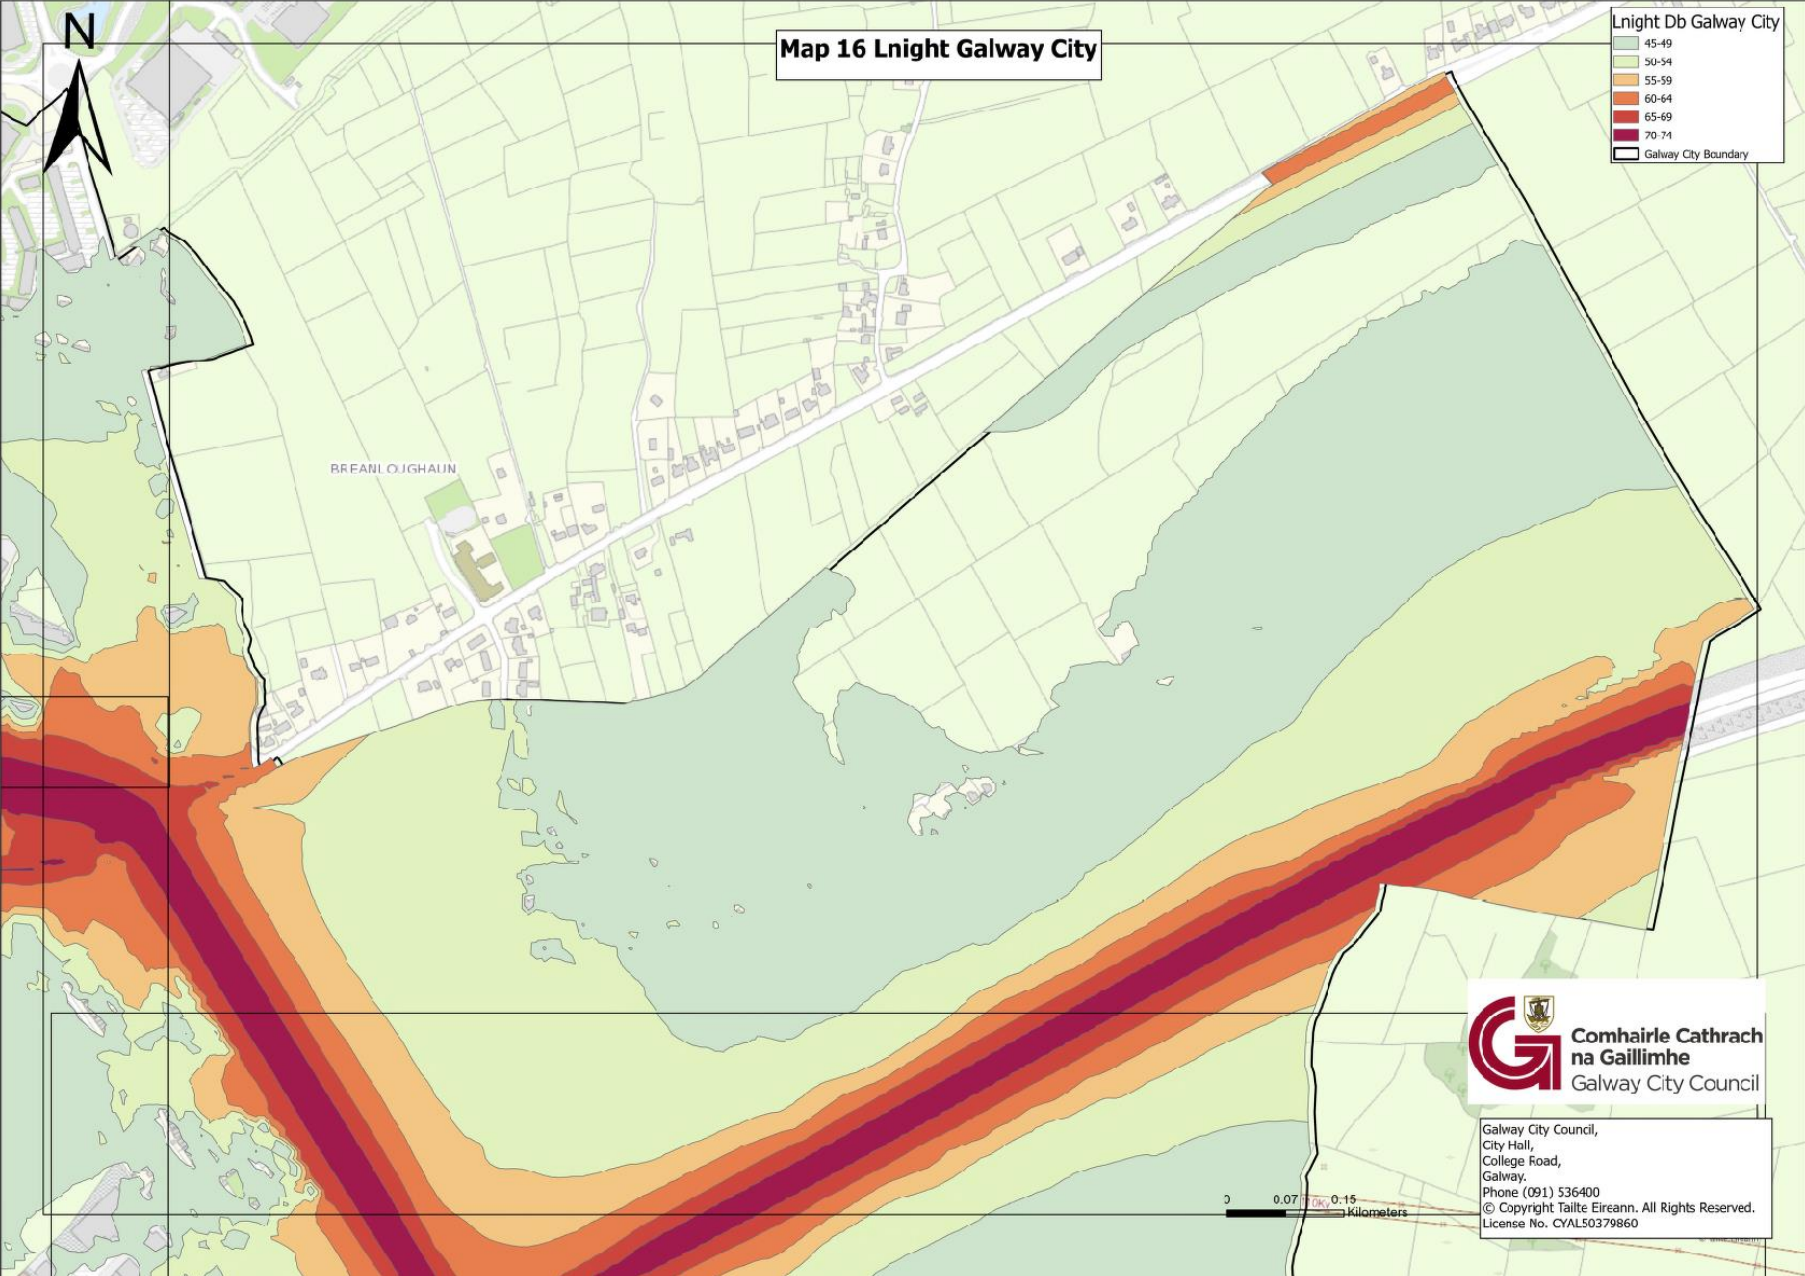

Map 16 Lnight Galway City

BREANL O'IGHALIN

Galway City Council,
City Hall,
College Road,
Galway.
Phone (091) 536400
© Copyright Tailte Eireann. All Rights Reserved.
License No. CYAL50379860