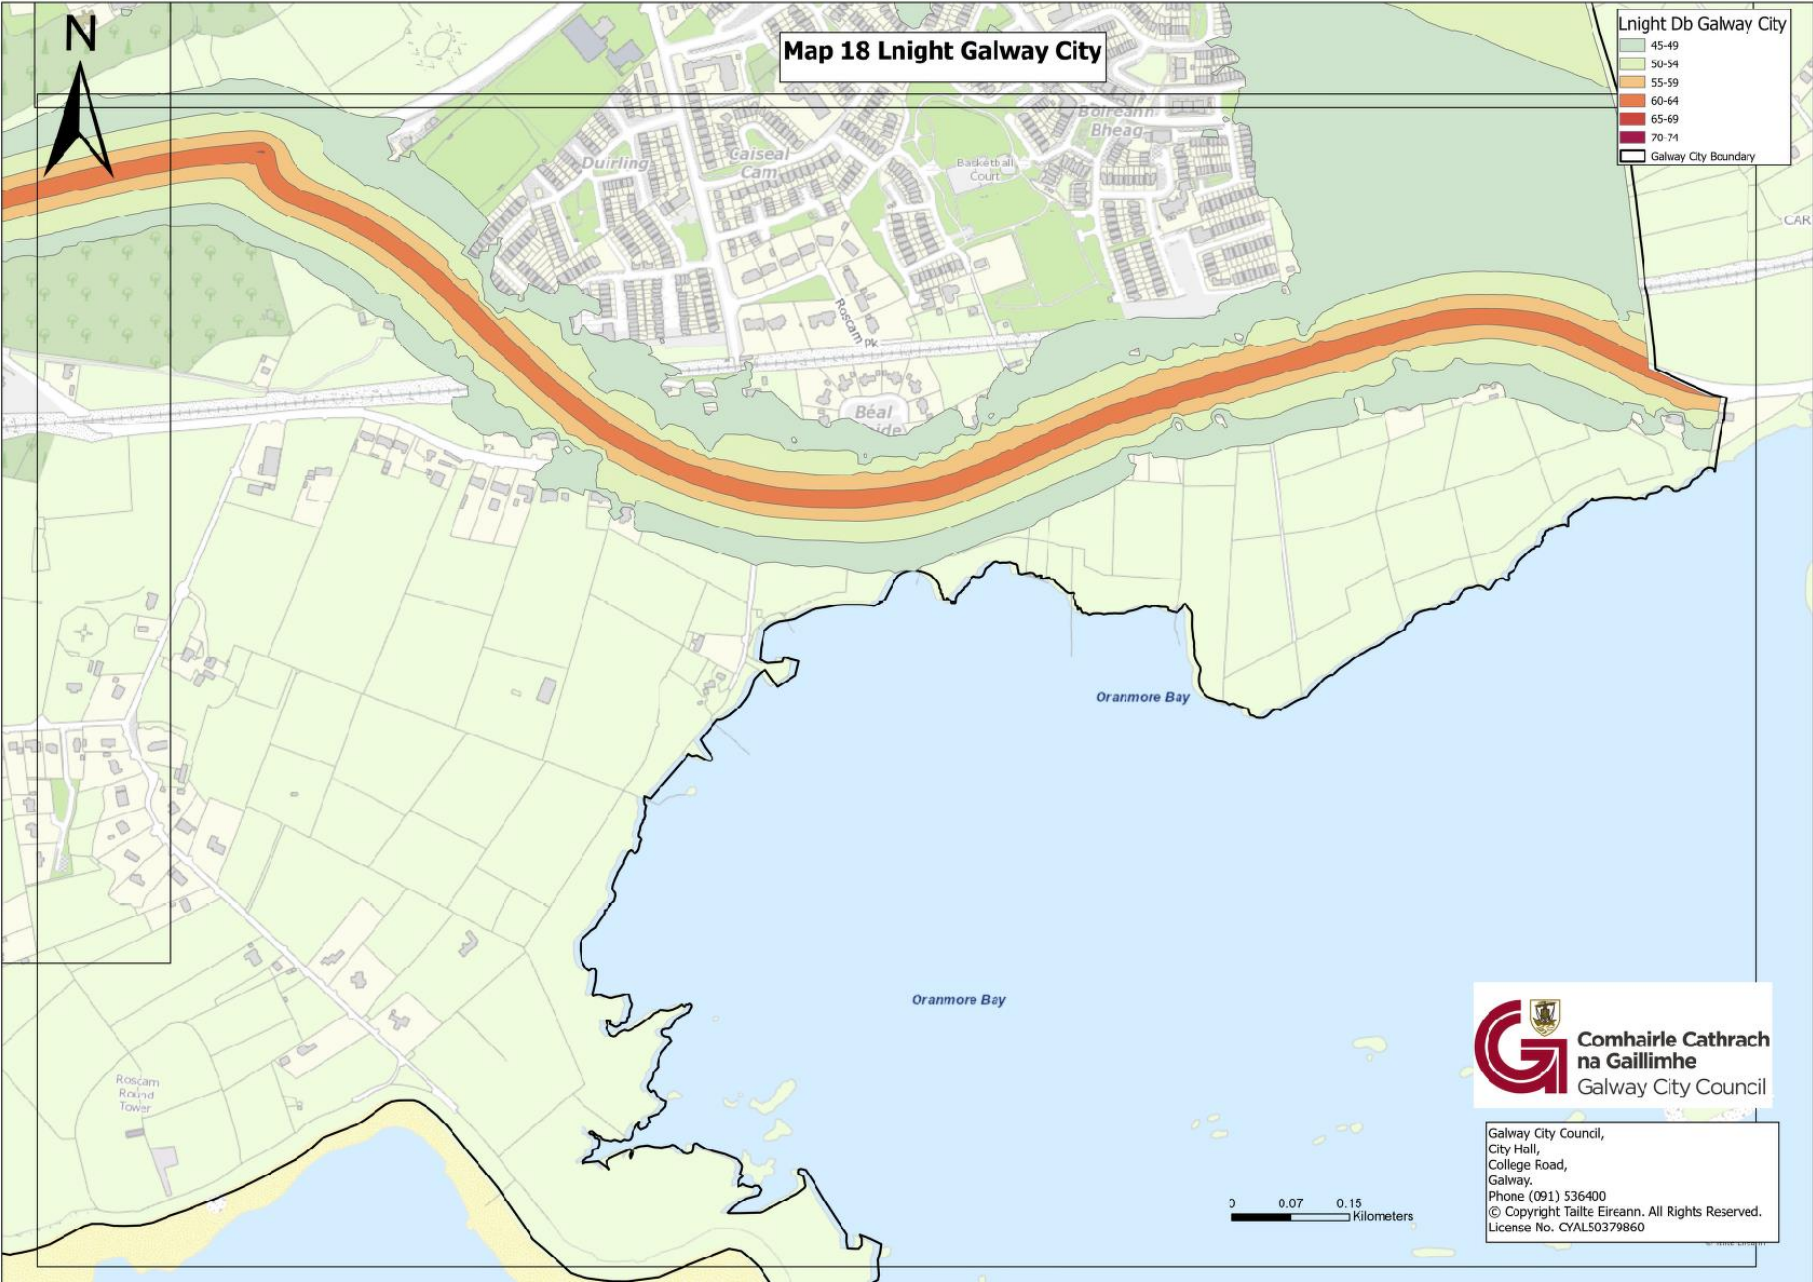

Map 18 Lnight Galway City

Galway City Council,
City Hall,
College Road,
Galway.
Phone (091) 536400
© Copyright Tailte Eireann. All Rights Reserved.
License No. CYAL50379860