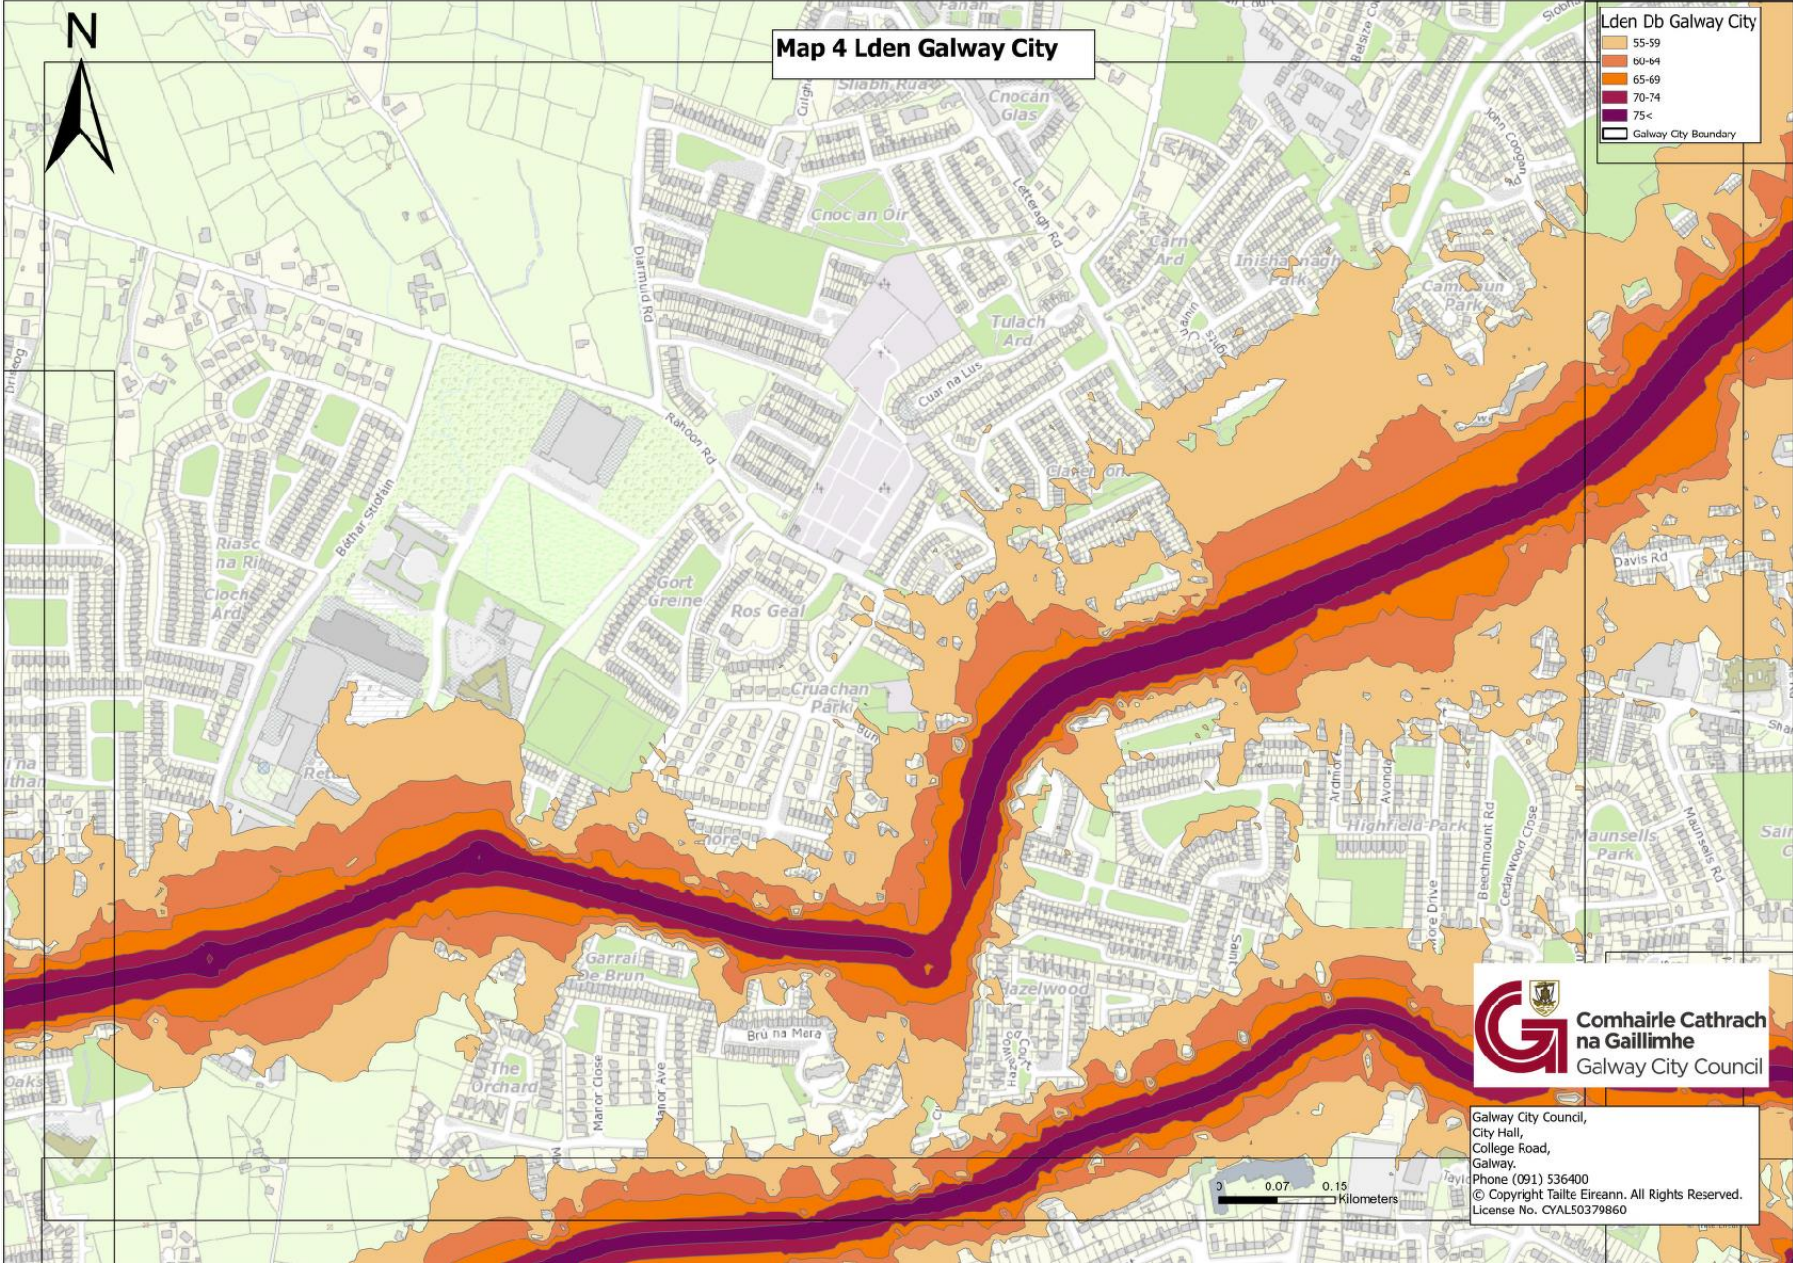

Map 4 Lden Galway City

Lden Db Galway City

- 55-59
- 60-64
- 65-69
- 70-74
- 75+
- Galway City Boundary

Comhairle Cathrach na Gaillimhe
Galway City Council

Galway City Council,
City Hall,
College Road,
Galway.
Phone (091) 536400
© Copyright Tailte Eireann. All Rights Reserved.
License No. CYAL50379860