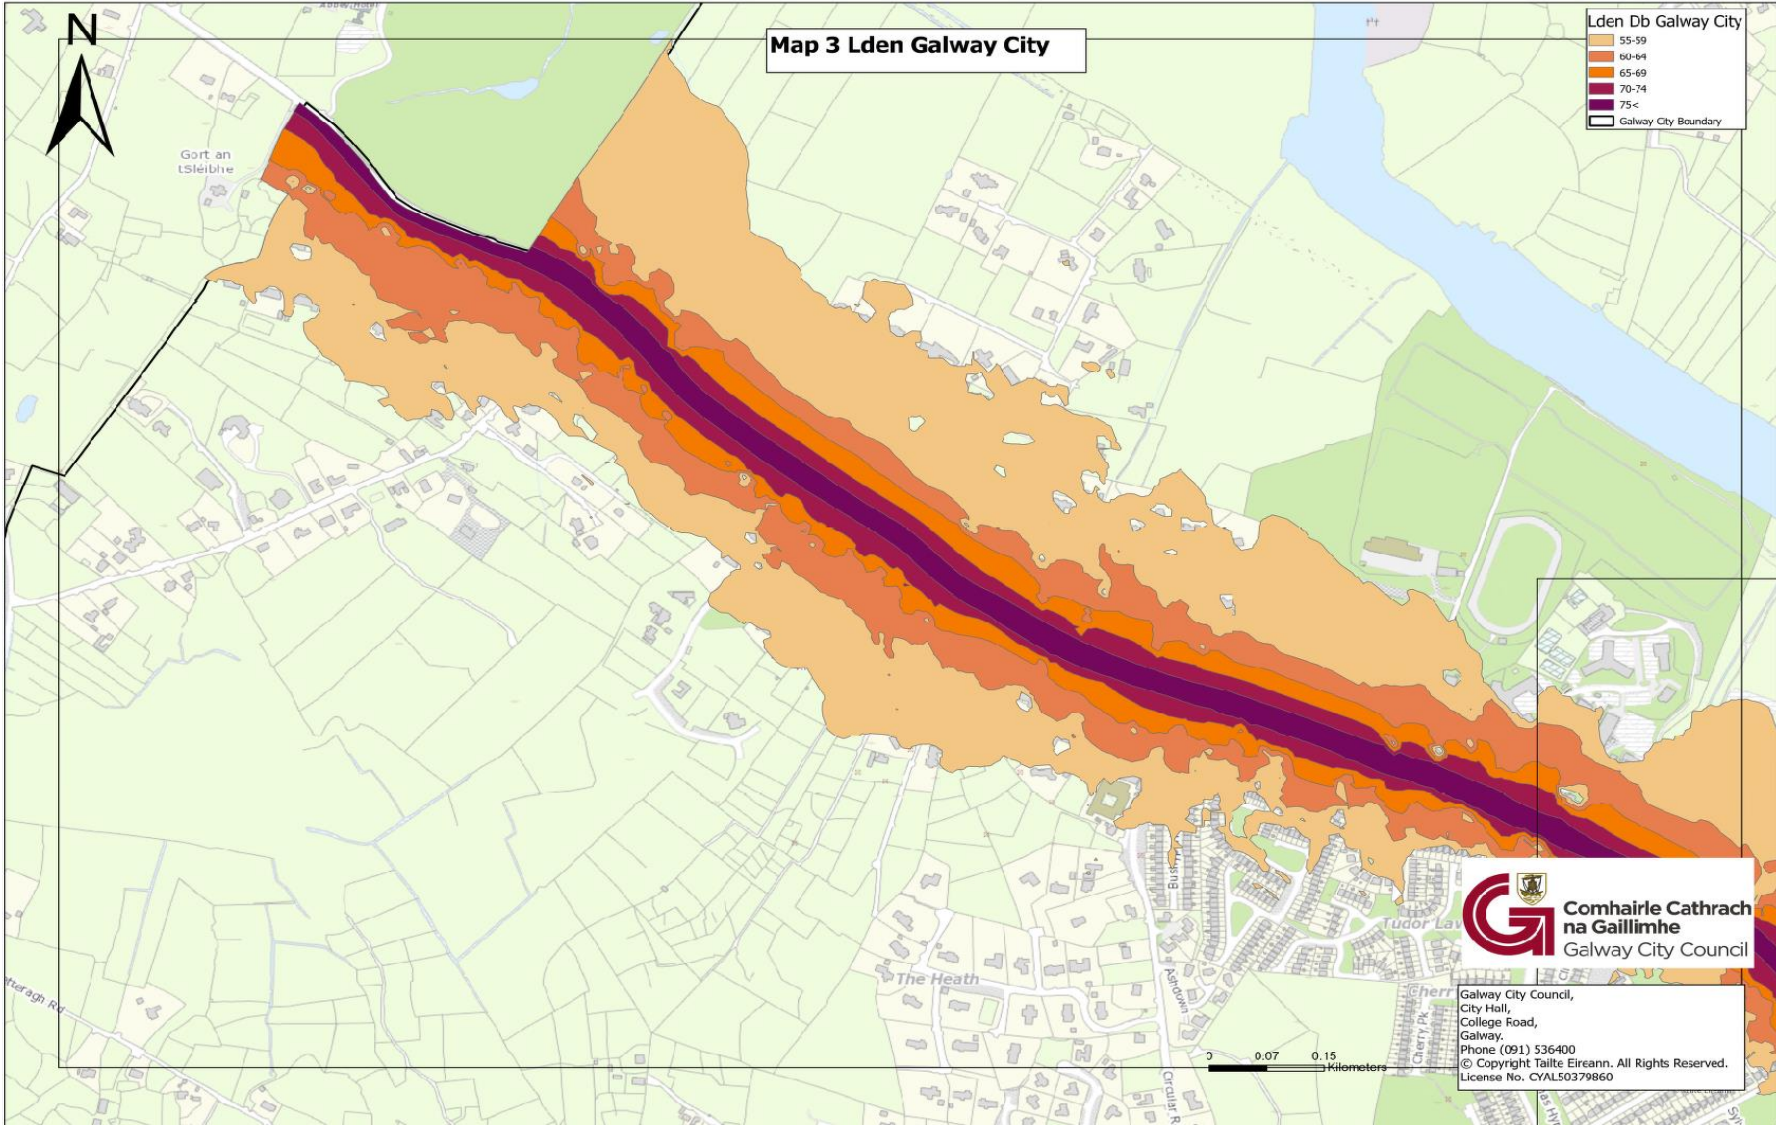

Map 3 Lden Galway City

Galway City Council,
City Hall,
College Road,
Galway.
Phone (091) 536400
© Copyright Tailte Eireann. All Rights Reserved.
License No. CYAL50379860