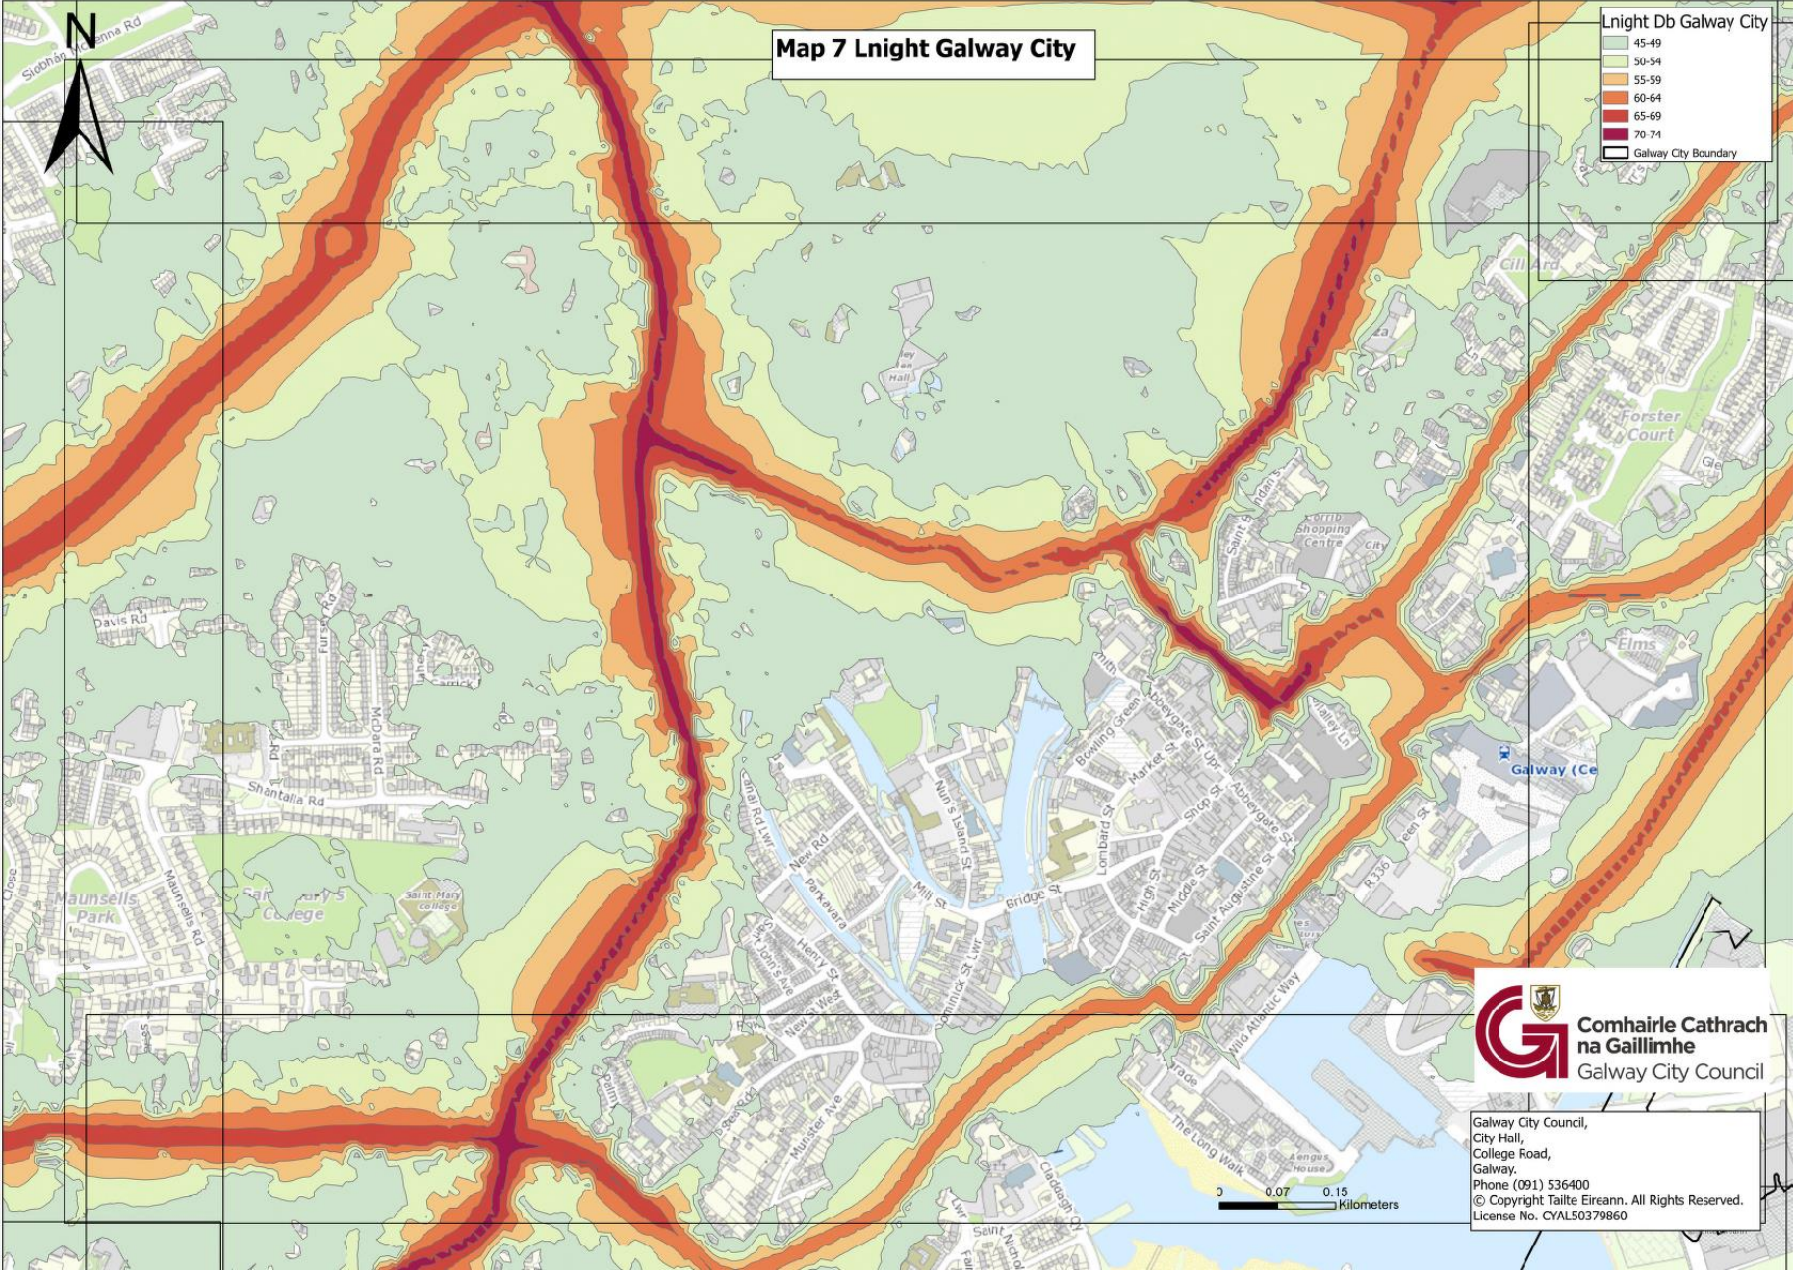

Map 7 Lnight Galway City

Galway City Council,
City Hall,
College Road,
Galway.
Phone (091) 536400
© Copyright Tailte Eireann. All Rights Reserved.
License No. CYAL50379860