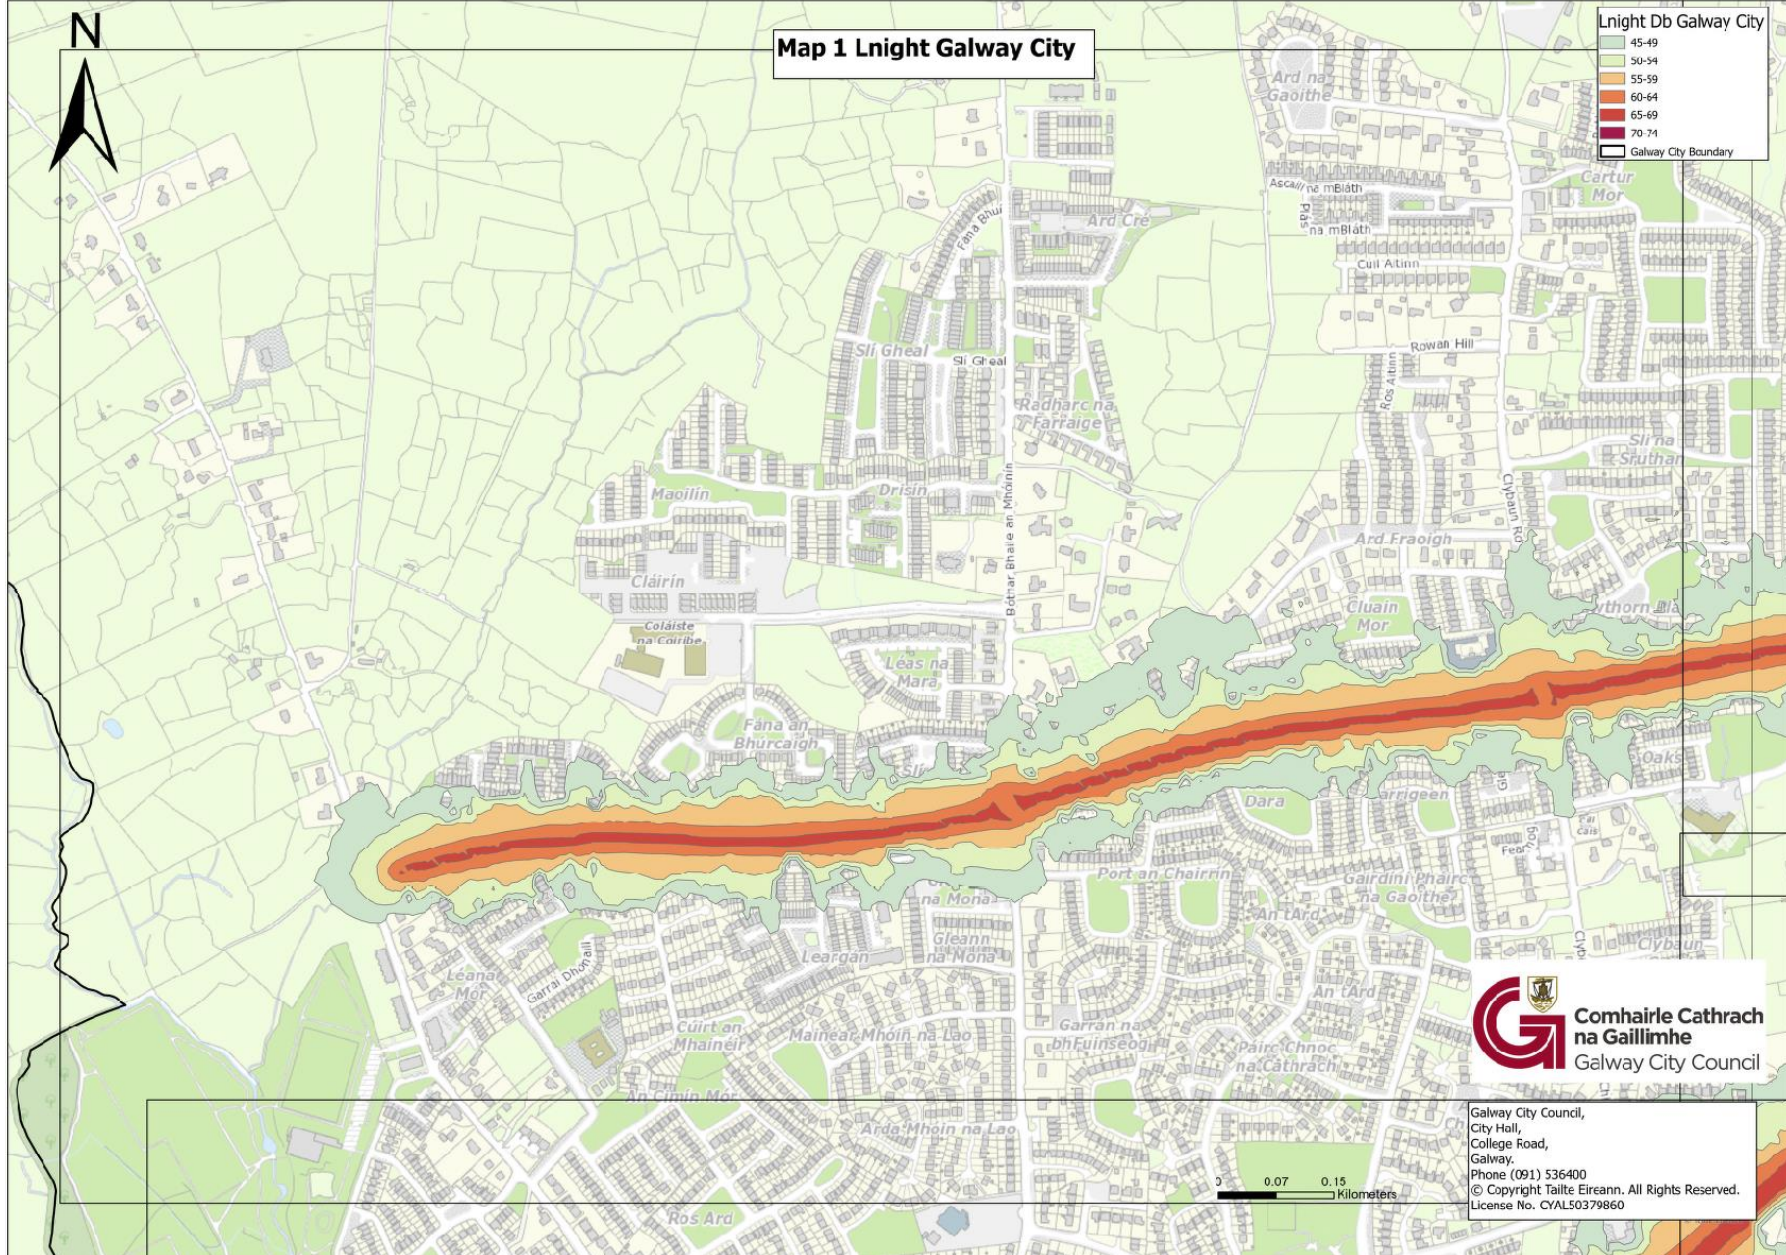

Galway City Council,
City Hall,
College Road,
Galway.
Phone (091) 536400
© Copyright Tailte Eireann. All Rights Reserved.
License No. CYAL50379860

TREANLAUR

Map 1 Lnight Galway City

- Lnight Db Galway City
- 45-49
 - 50-54
 - 55-59
 - 60-64
 - 65-69
 - 70-74
 - Galway City Boundary