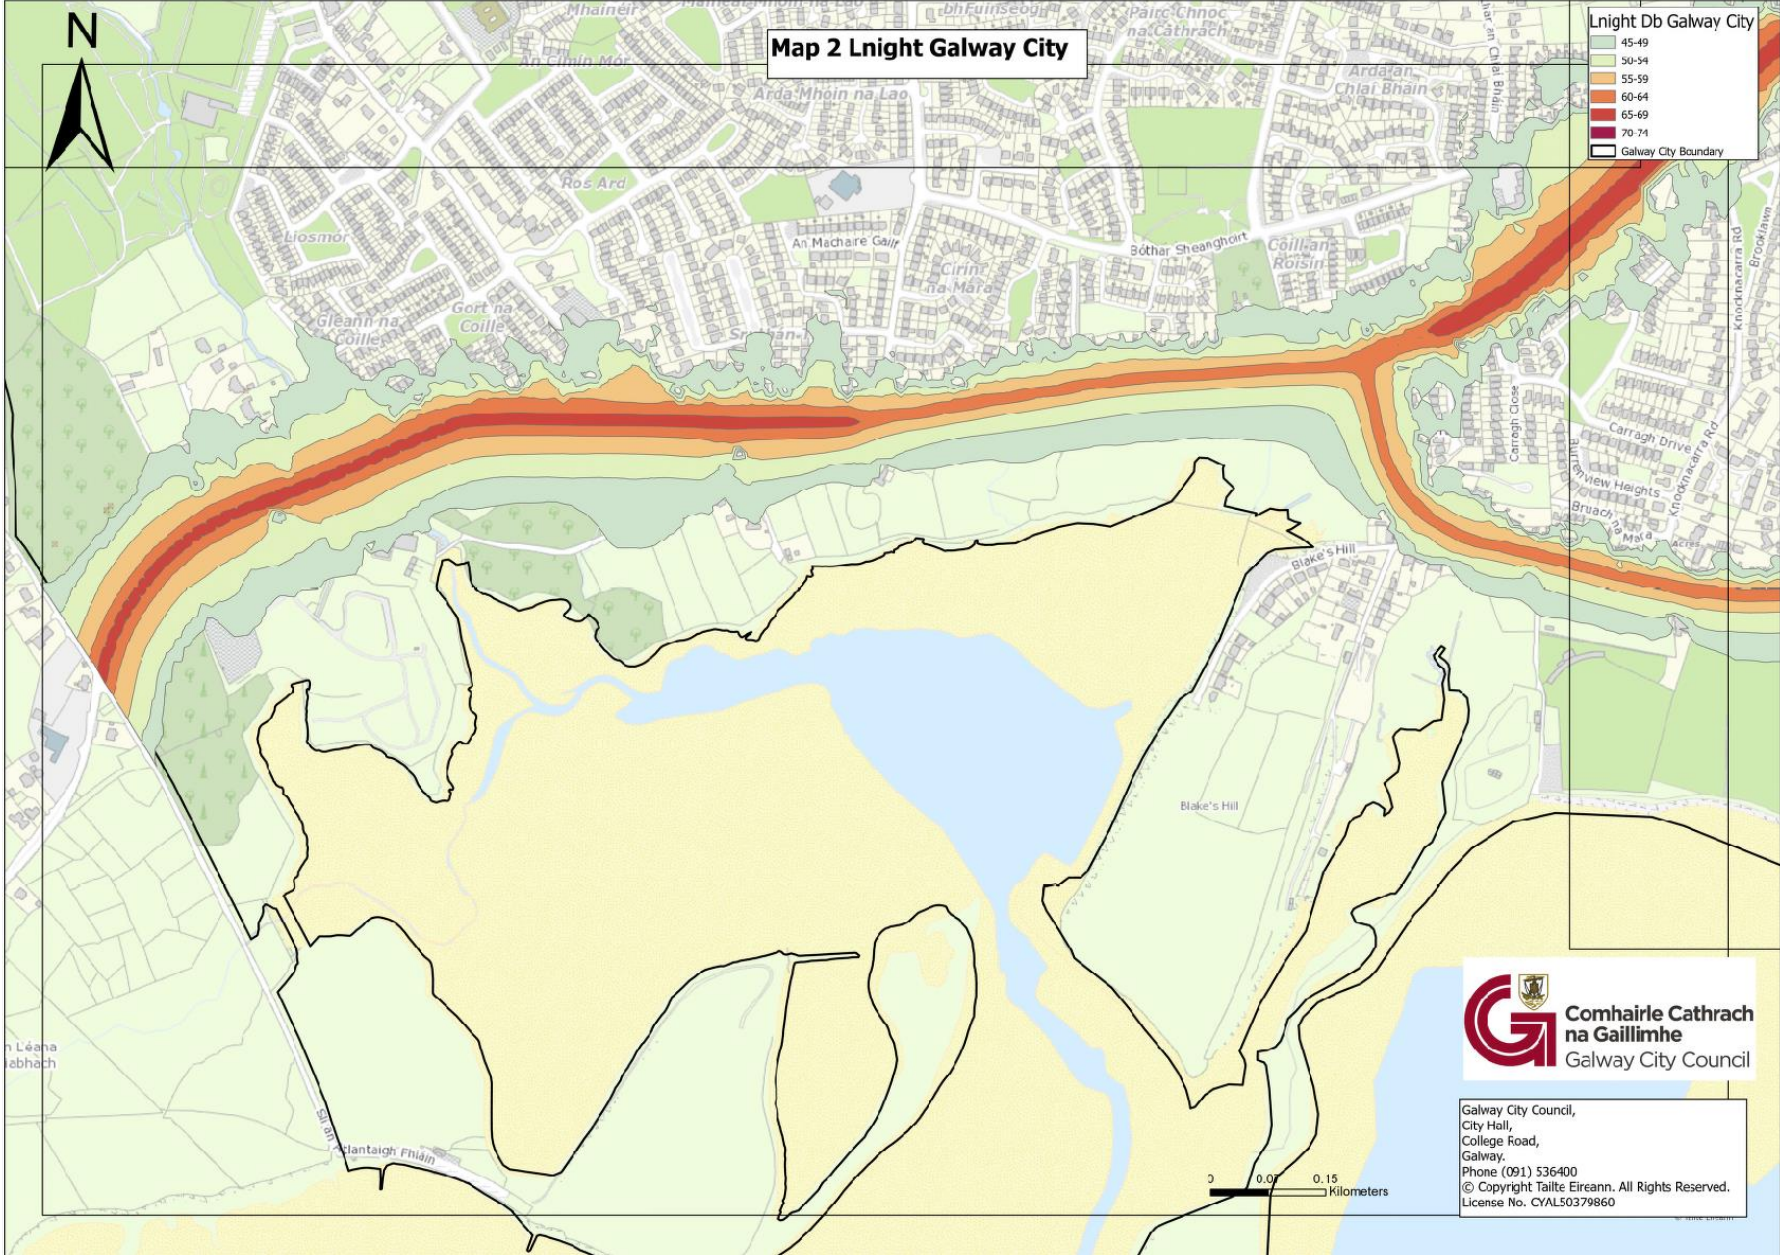

Map 2 Lnight Galway City

Lnight Db Galway City

- 45-49
- 50-54
- 55-59
- 60-64
- 65-69
- 70-74
- Galway City Boundary

Comhairle Cathrach na Gaillimhe
Galway City Council

Galway City Council,
City Hall,
College Road,
Galway.
Phone (091) 536400
© Copyright Taitte Eireann. All Rights Reserved.
License No. CYAL50379860