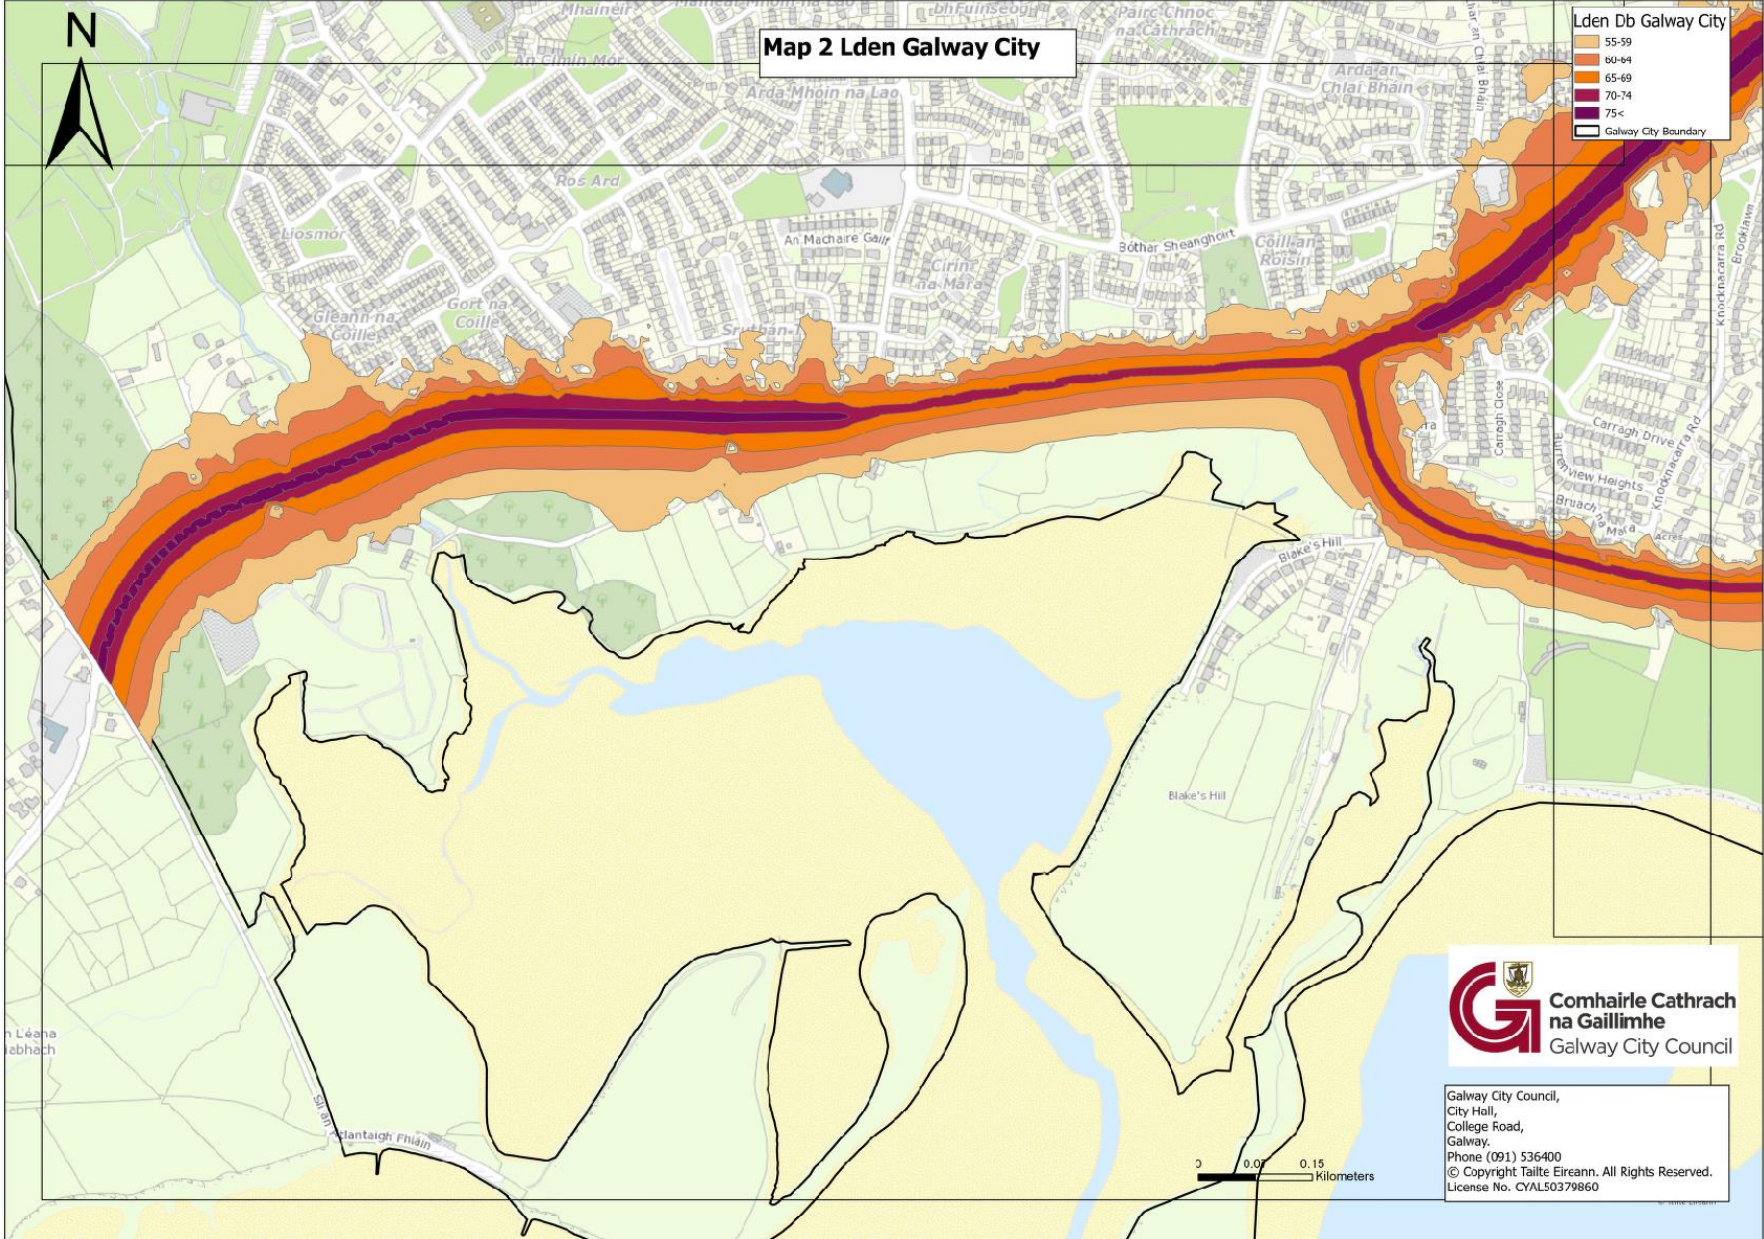

Map 2 Lden Galway City

Comhairle Cathrach na Gaillimhe
Galway City Council

Galway City Council,
City Hall,
College Road,
Galway.
Phone (091) 536400
© Copyright Tailte Eireann. All Rights Reserved.
License No. CYAL50379860