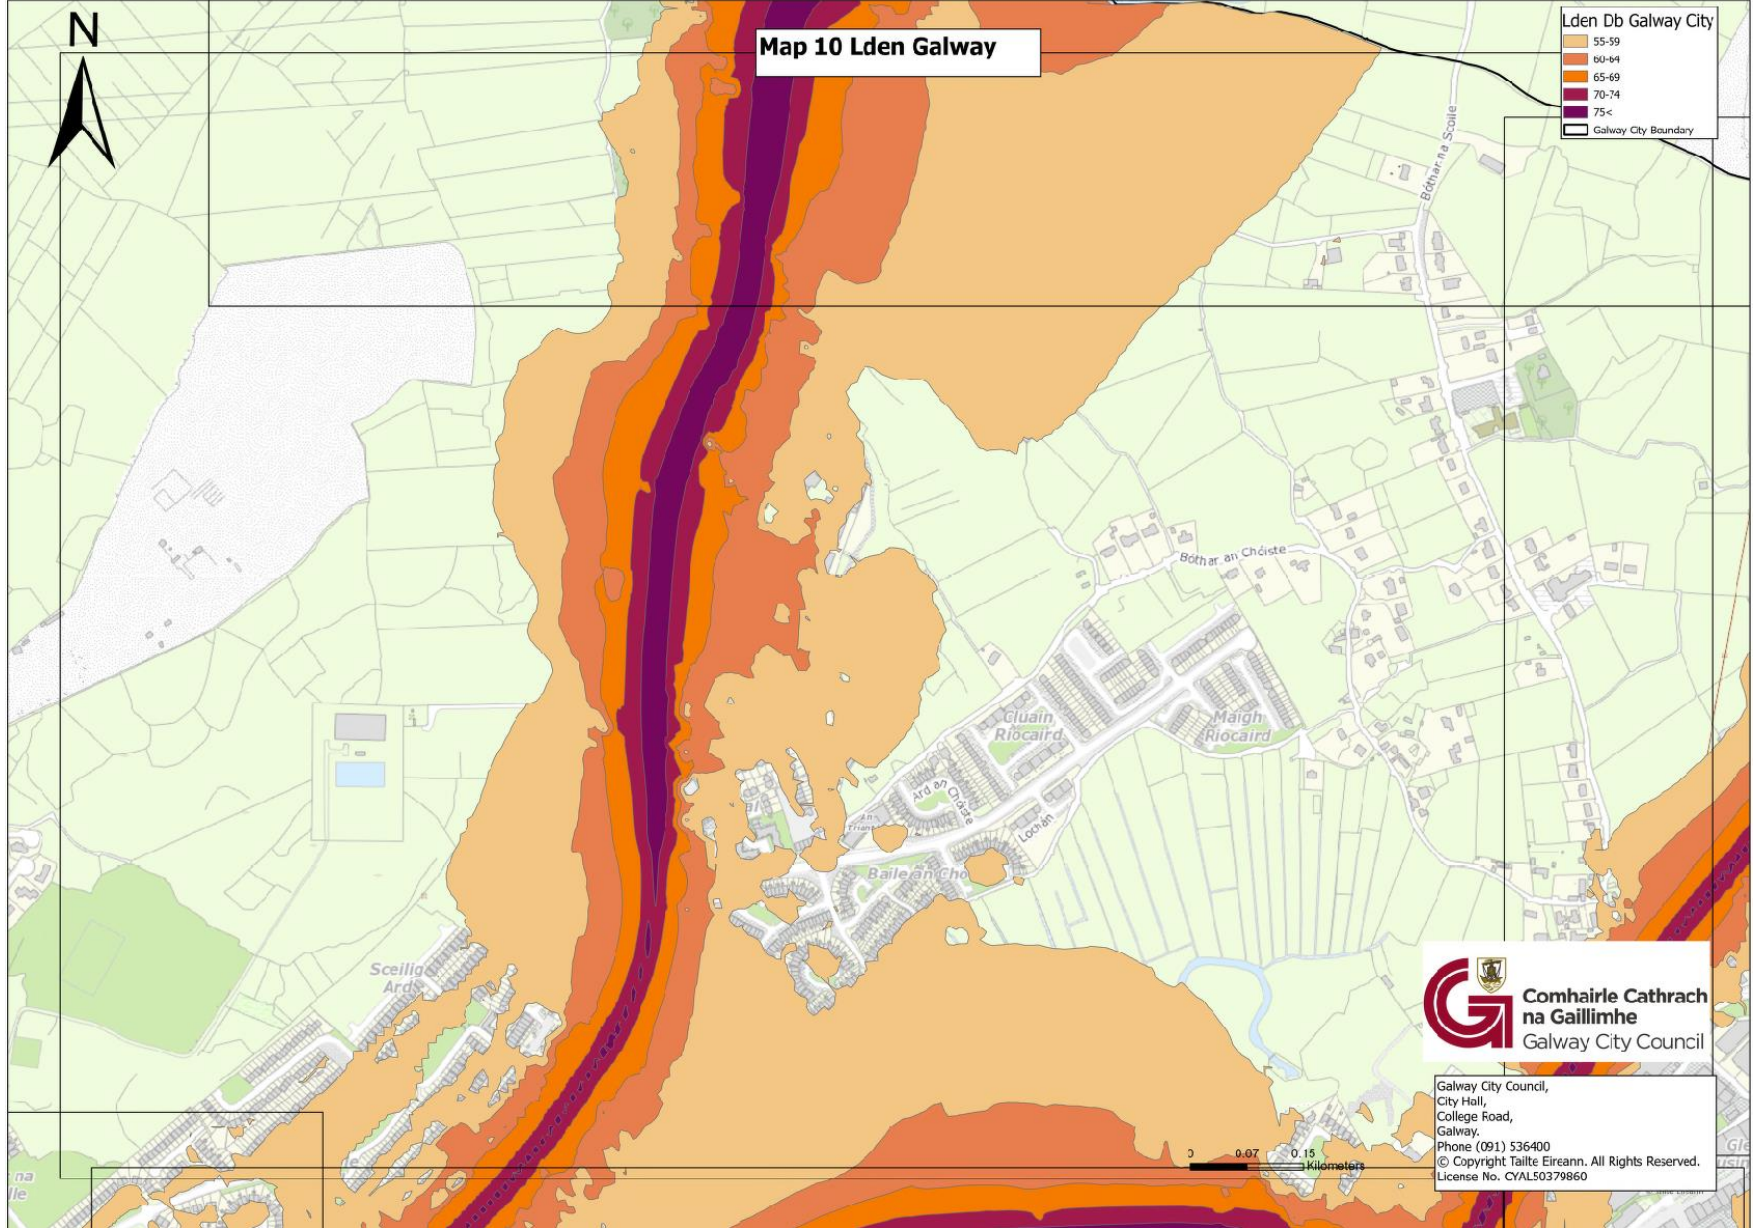

Map 10 Lden Galway

Lden Db Galway City

- 55-59
- 60-64
- 65-69
- 70-74
- 75<
- Galway City Boundary

**Comhairle Cathrach
na Gaillimhe**
Galway City Council

Galway City Council,
City Hall,
College Road,
Galway.
Phone (091) 536400
© Copyright Taitte Eireann. All Rights Reserved.
License No. CYAL50379860

0 0.07 0.15 Kilometers