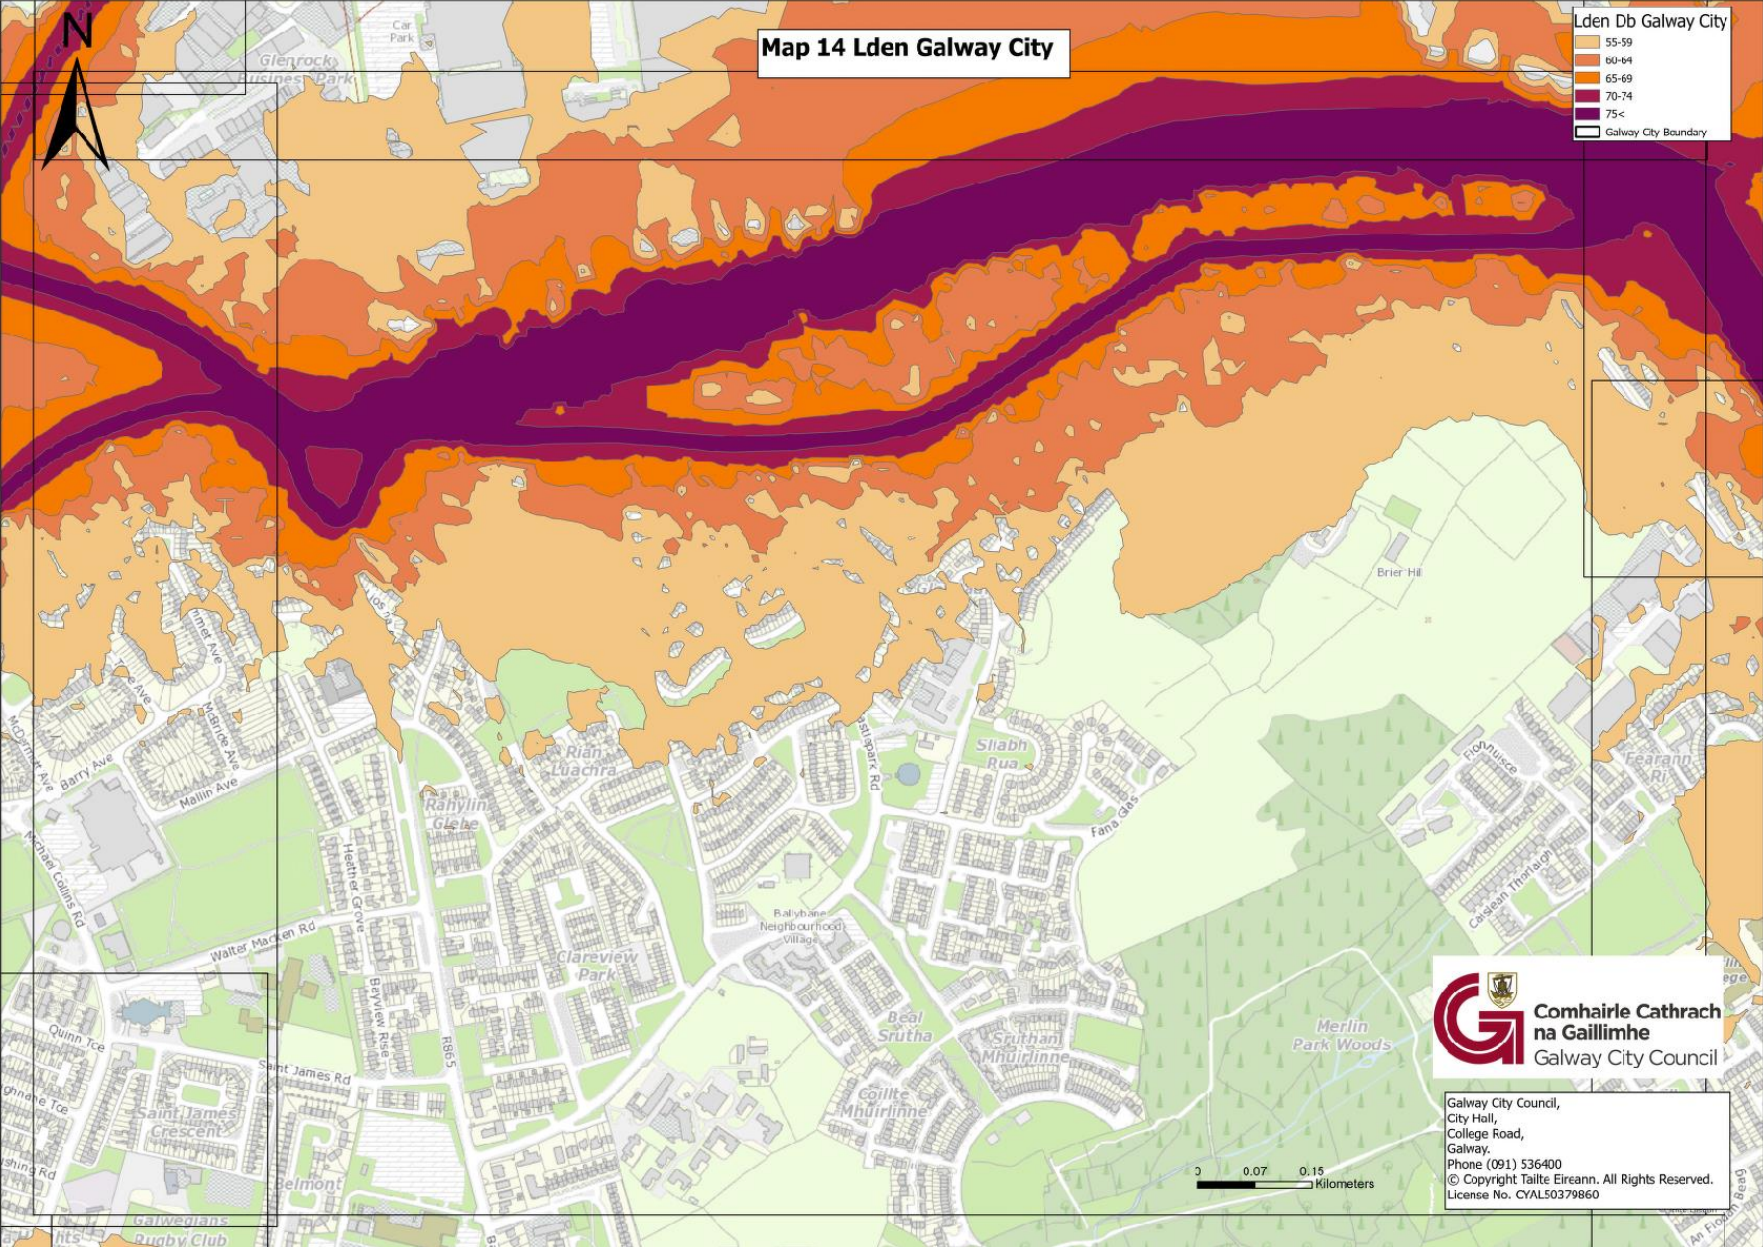

Map 14 Lden Galway City