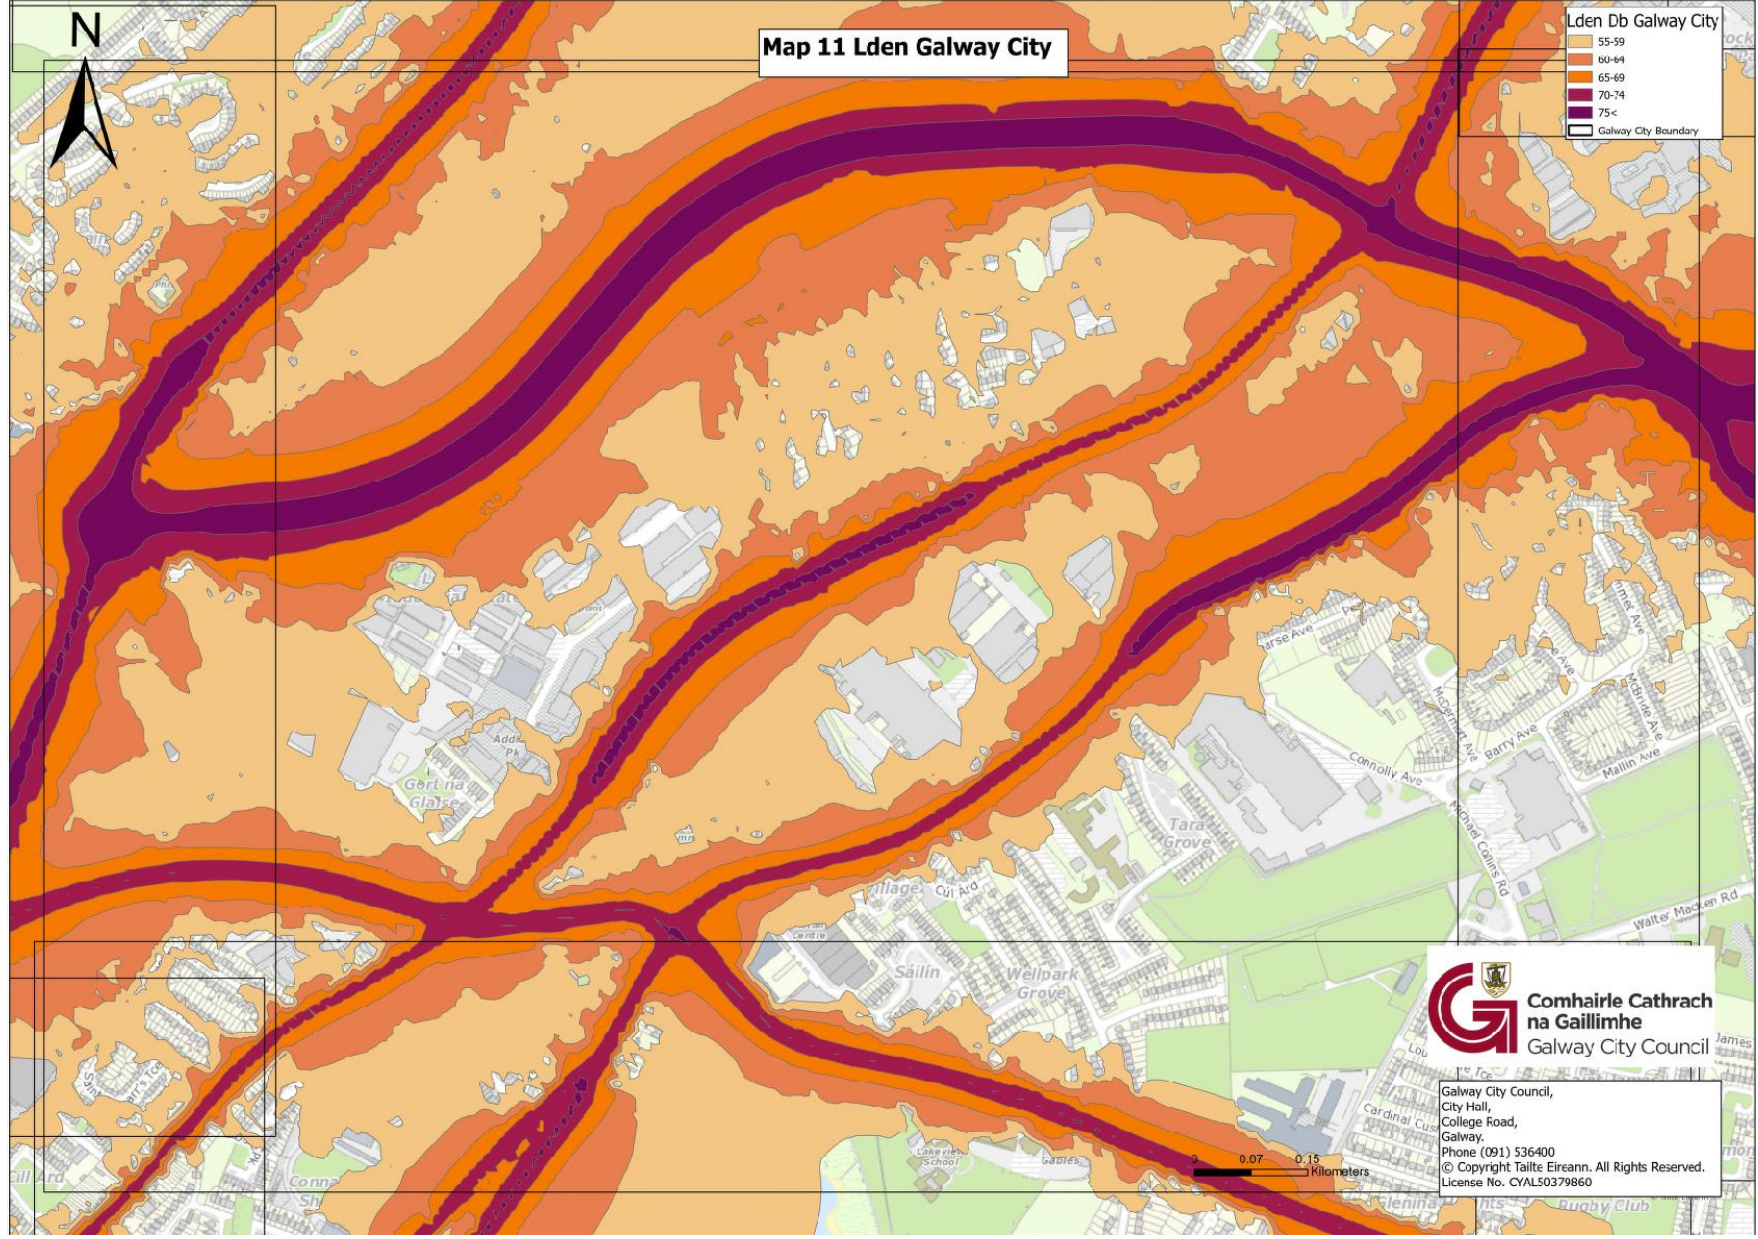

Map 11 Lden Galway City

Lden Db Galway City

- 55-59
- 60-64
- 65-69
- 70-74
- 75<
- Galway City Boundary

Comhairle Cathrach na Gaillimhe
Galway City Council

Galway City Council,
City Hall,
College Road,
Galway.
Phone (091) 536400
© Copyright Taitte Eireann. All Rights Reserved.
License No. CYAL50379860

0 0.07 0.15 Kilometers