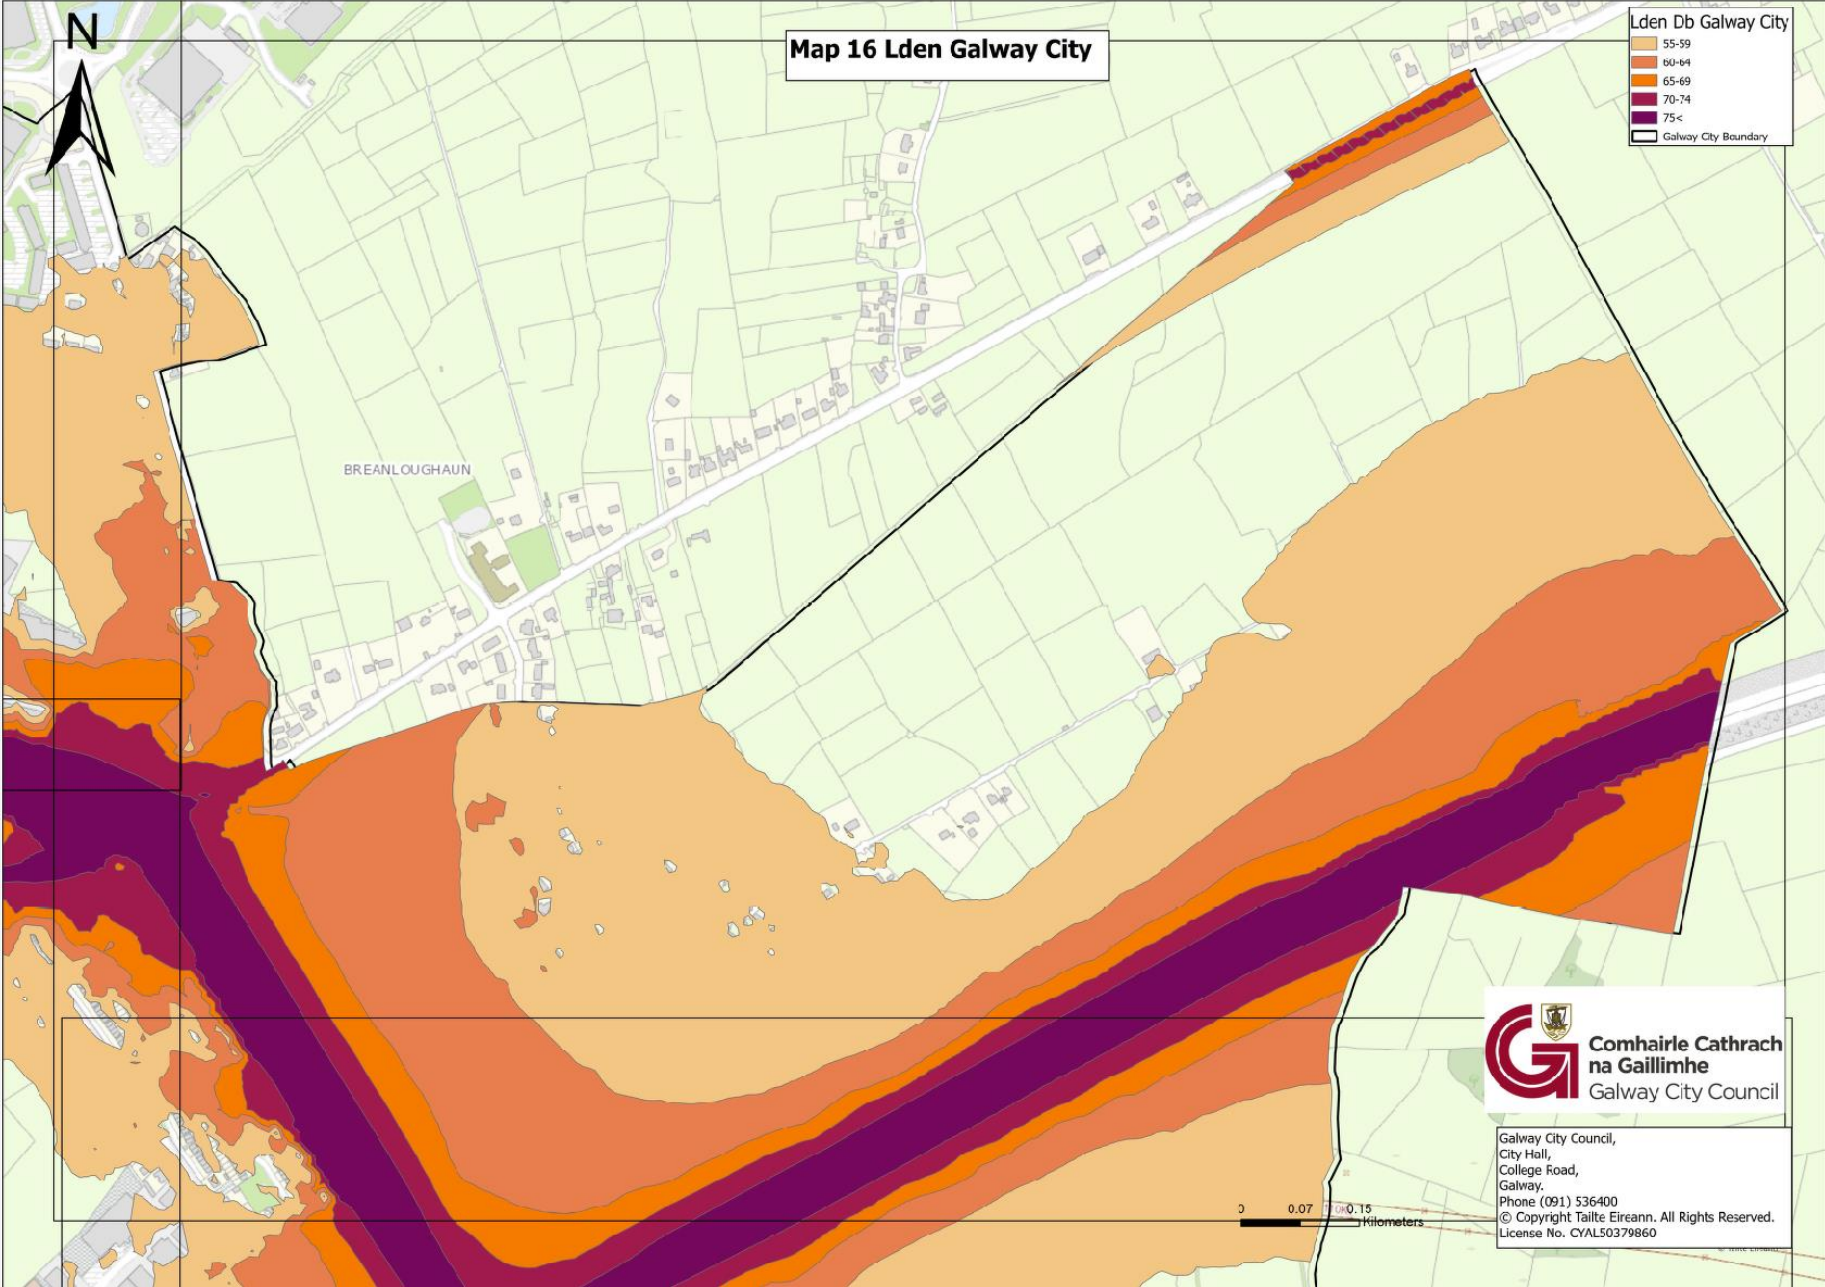

Map 16 Lden Galway City

Comhairle Cathrach na Gaillimhe
Galway City Council

Galway City Council,
City Hall,
College Road,
Galway.
Phone (091) 536400
© Copyright Tailte Eireann. All Rights Reserved.
License No. CYAL50379860

0 0.07 0.15 Kilometers