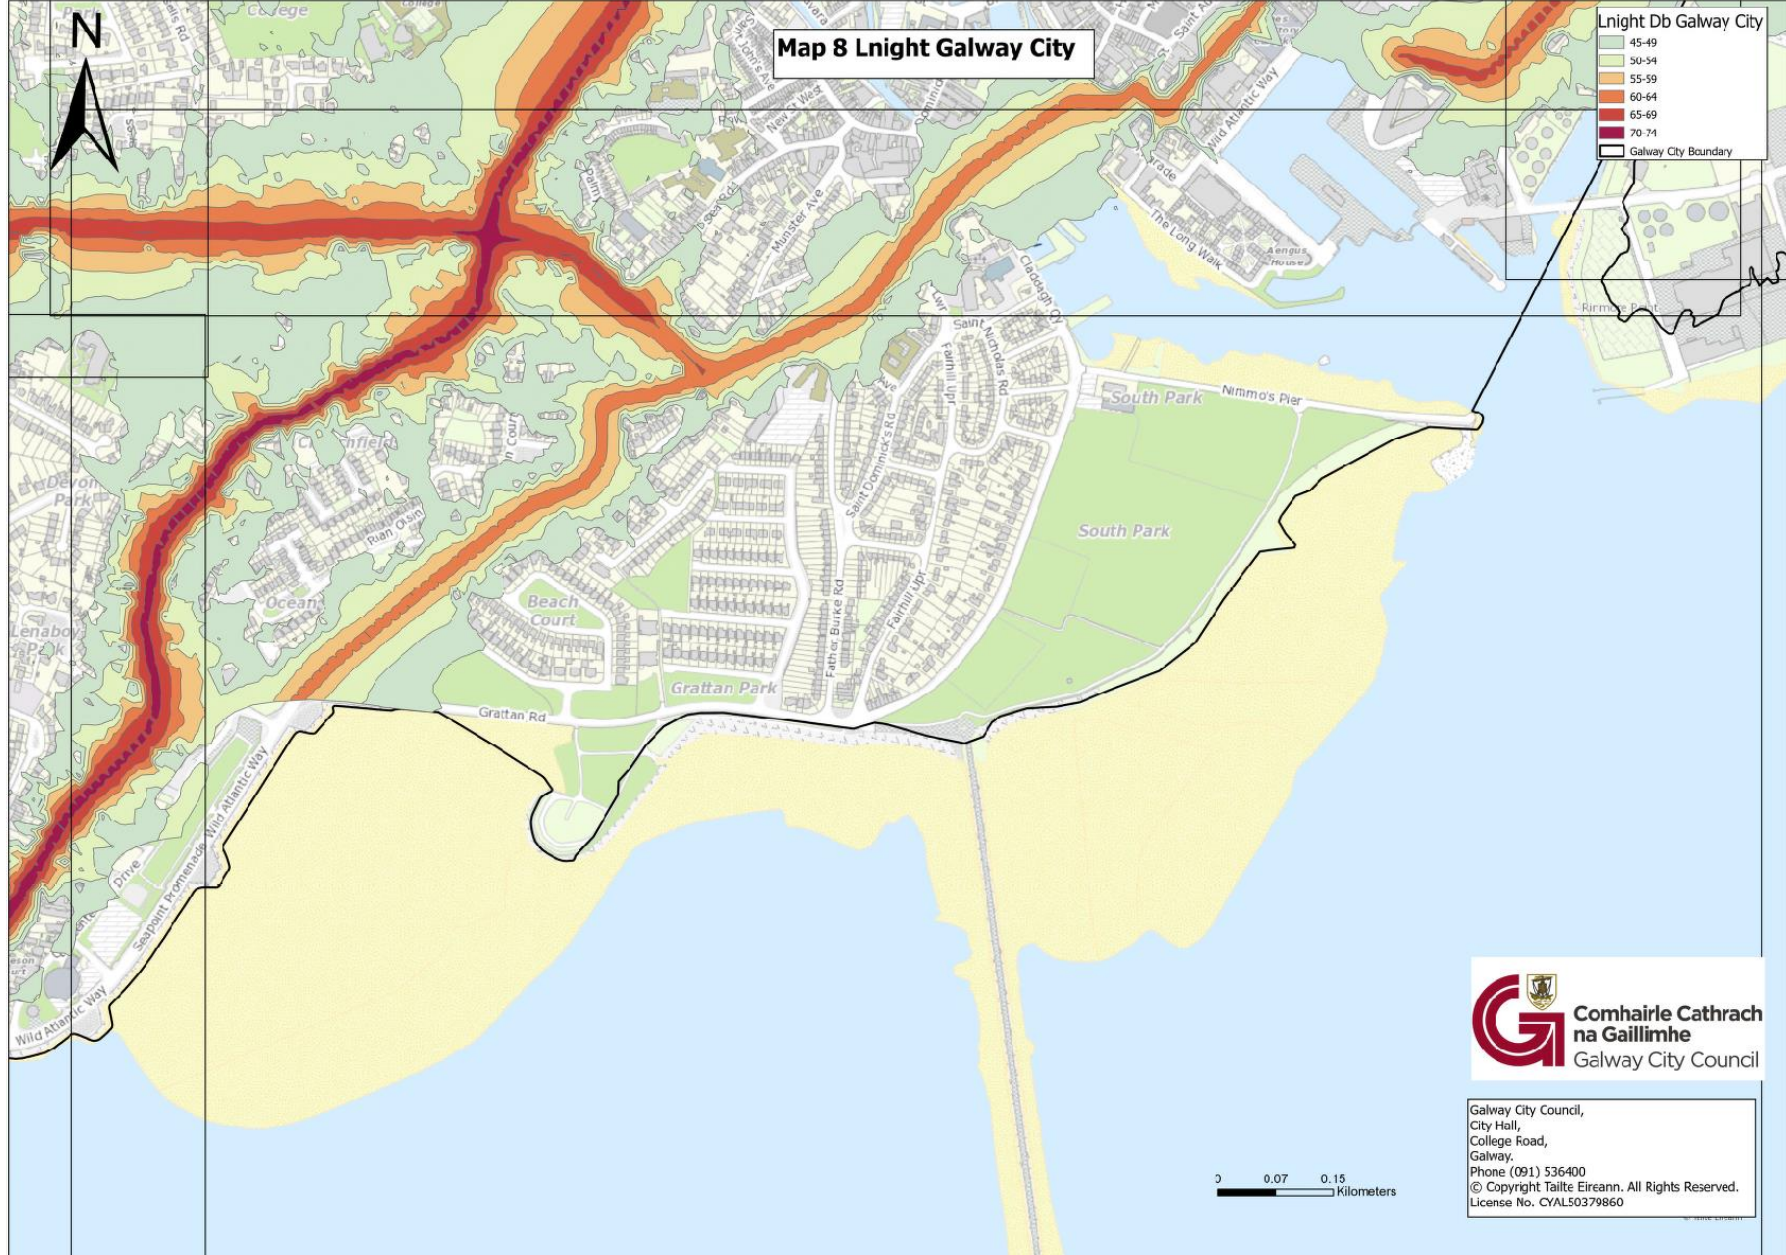

Map 8 Lnight Galway City

Lnight Db Galway City

- 45-49
- 50-54
- 55-59
- 60-64
- 65-69
- 70-74
- Galway City Boundary

Galway City Council,
City Hall,
College Road,
Galway.
Phone (091) 536400
© Copyright Taitte Eireann. All Rights Reserved.
License No. CYAL50379860