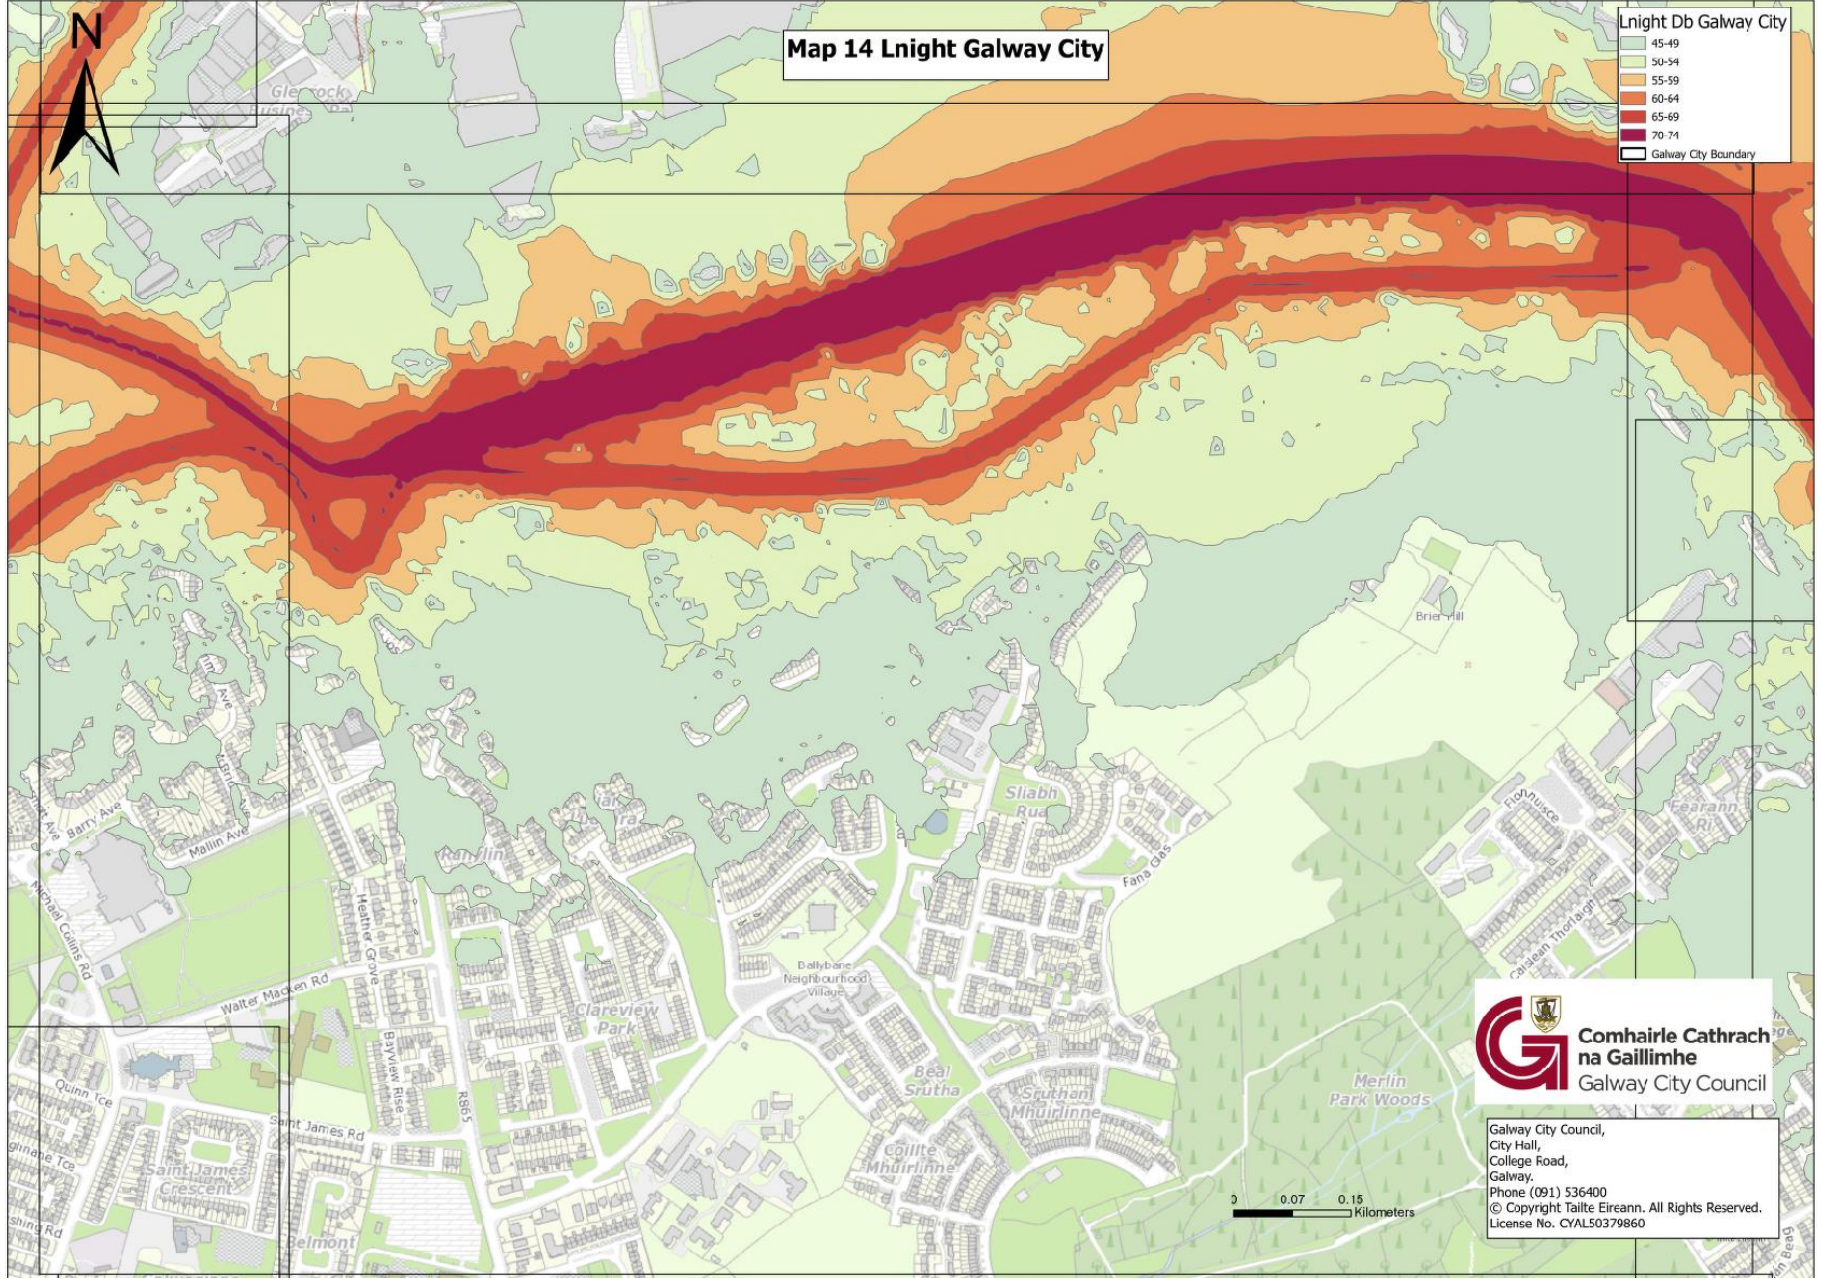

N

Map 14 Lnight Galway City

Galway City Council,
City Hall,
College Road,
Galway.
Phone (091) 536400
© Copyright Tailte Eireann. All Rights Reserved.
License No. CYAL50379860