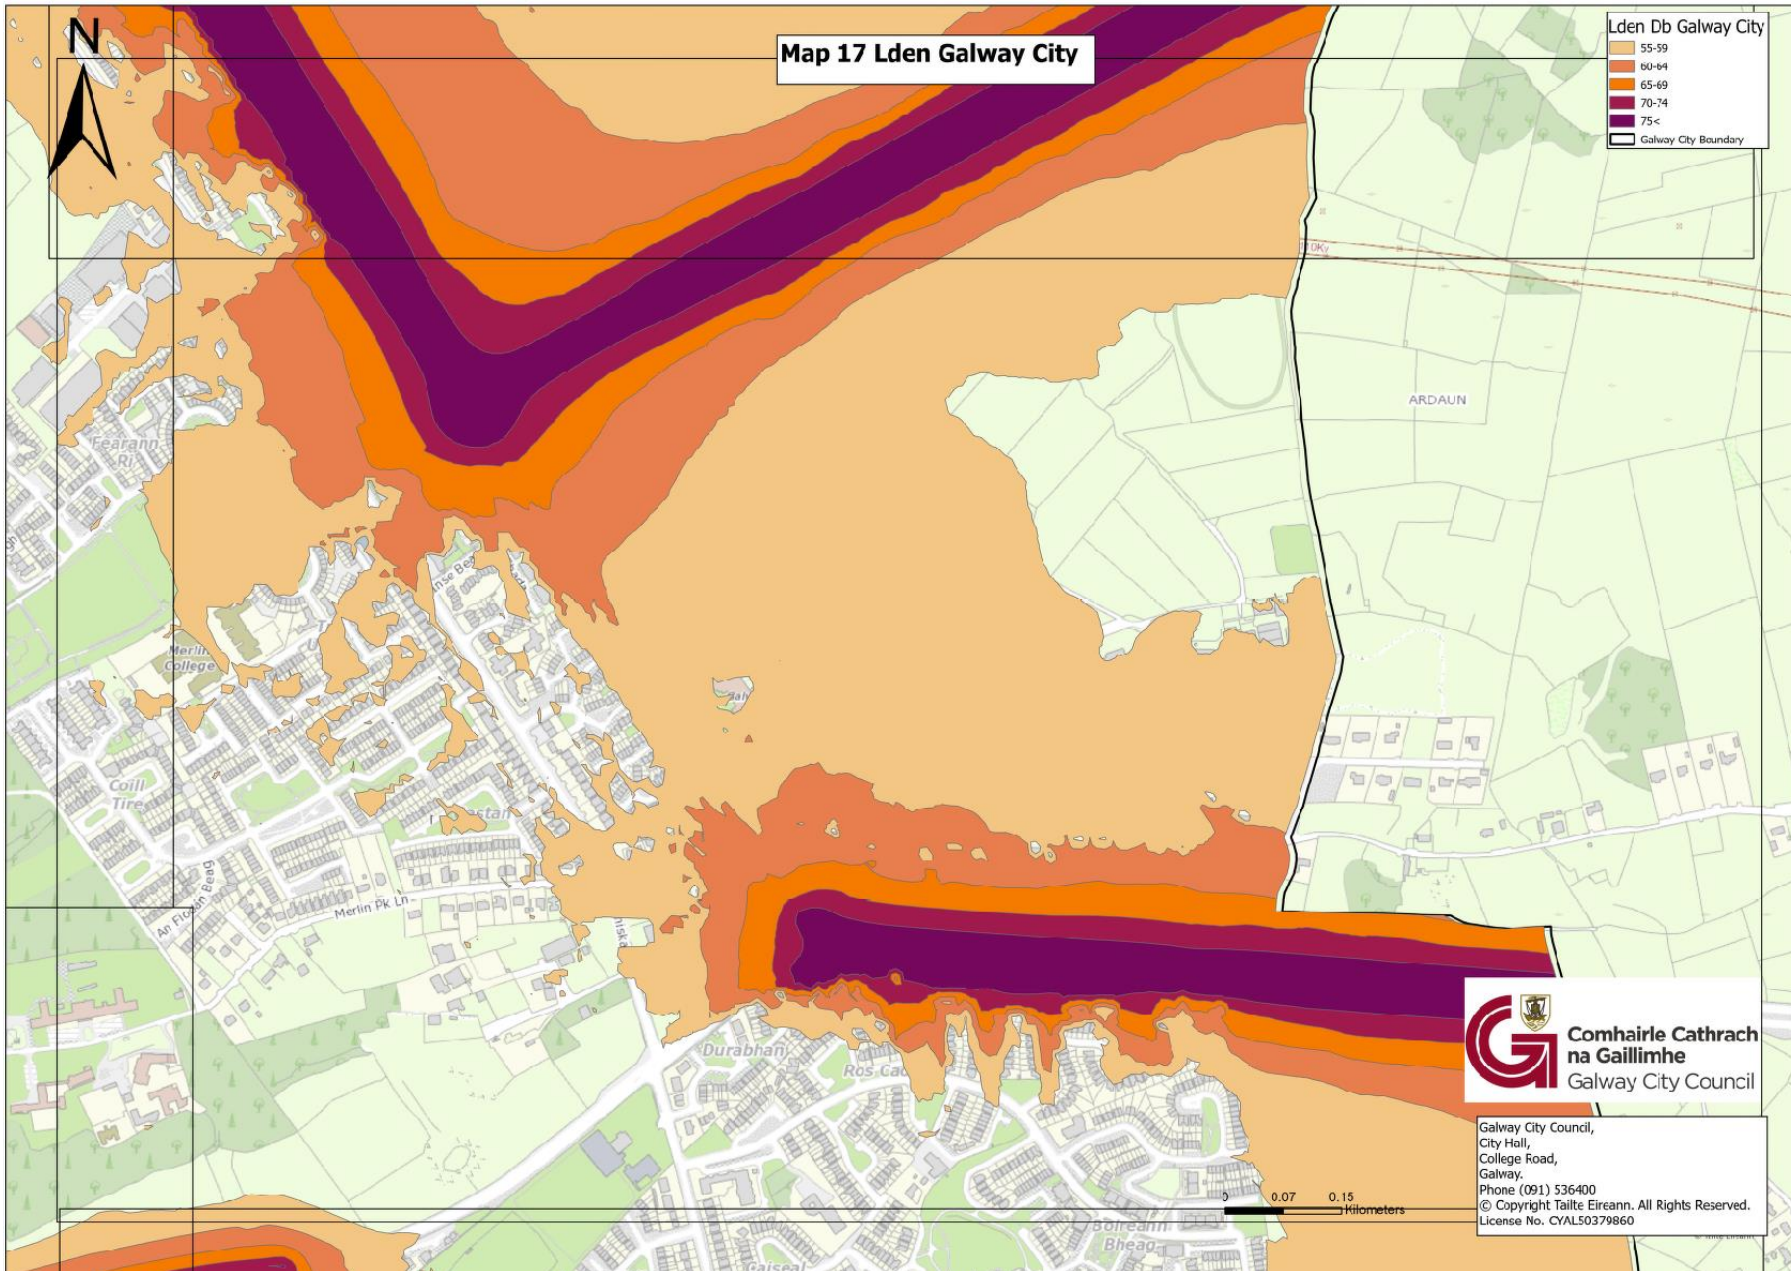

Map 17 Lden Galway City

Galway City Council,
City Hall,
College Road,
Galway.
Phone (091) 536400
© Copyright Tailte Eireann. All Rights Reserved.
License No. CYAL50379860