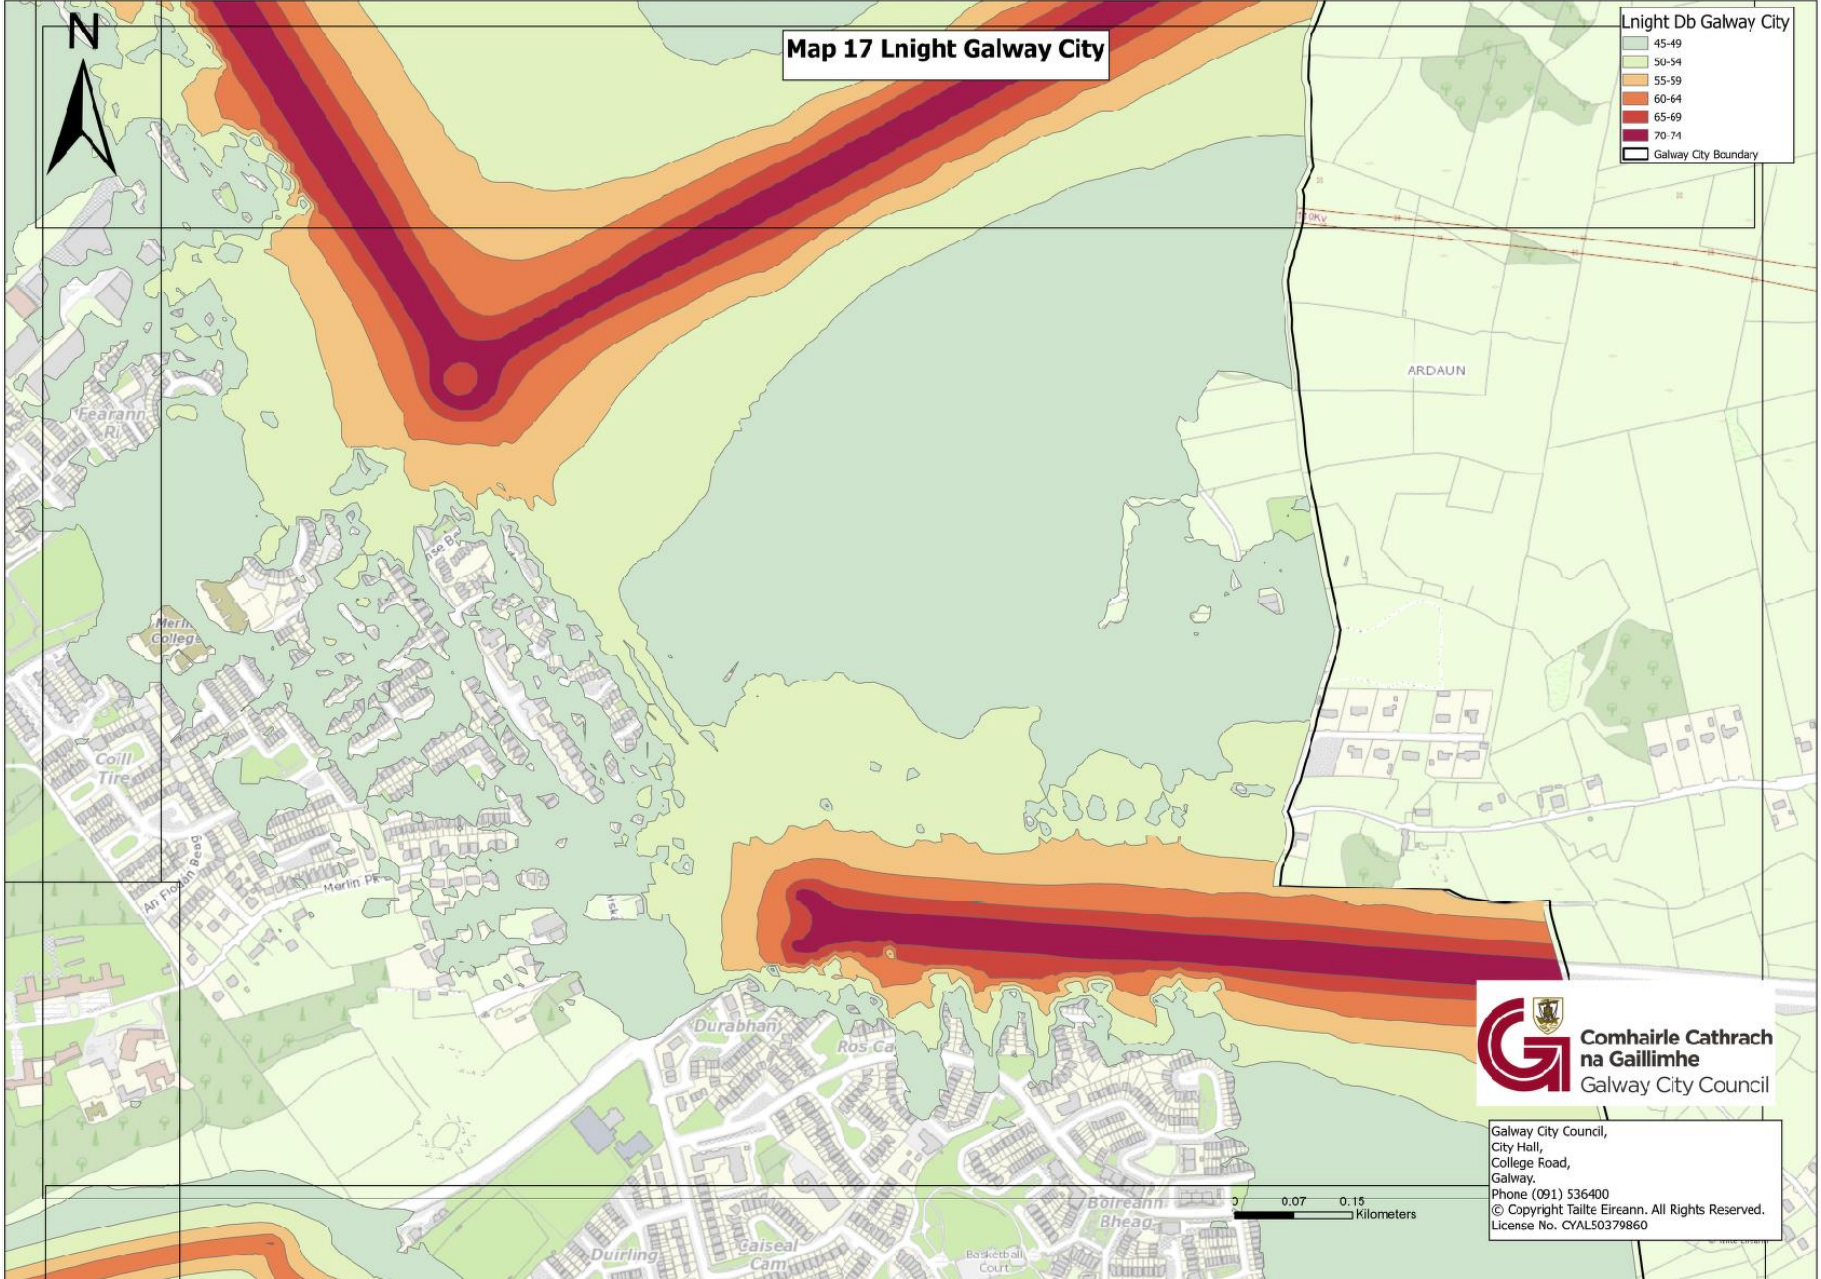

Map 16 Lnight Galway City

BREANL O'IGHALIN

Galway City Council,
City Hall,
College Road,
Galway.
Phone (091) 536400
© Copyright Tailte Eireann. All Rights Reserved.
License No. CYAL50379860

Map 17 Lnight Galway City