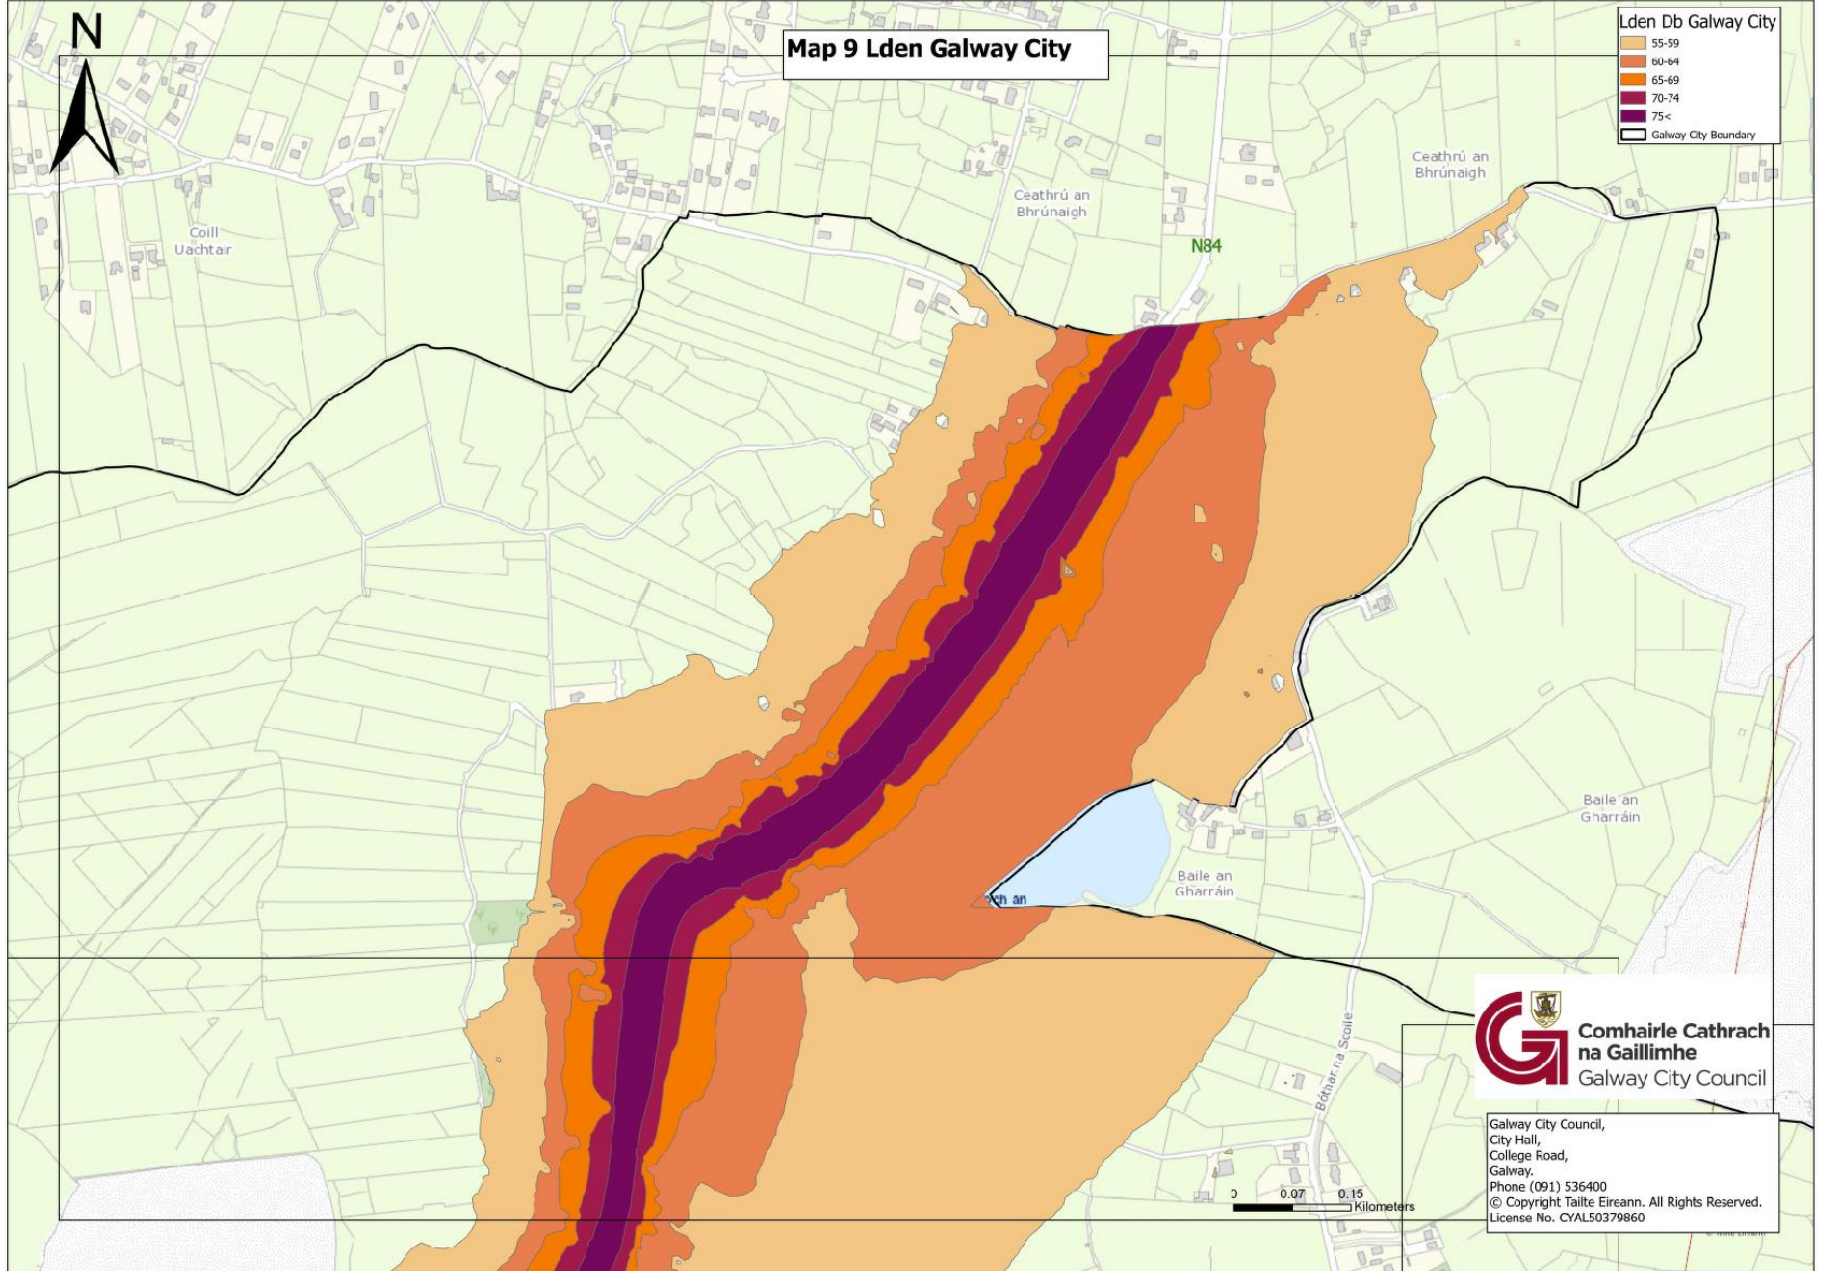

Map 9 Lden Galway City

Lden Db Galway City

- 55-59
- 60-64
- 65-69
- 70-74
- 75<
- Galway City Boundary

Comhairle Cathrach na Gaillimhe
Galway City Council

Galway City Council,
City Hall,
College Road,
Galway.
Phone (091) 536400
© Copyright Tailte Eireann. All Rights Reserved.
License No. CYAL50379860

0 0.07 0.15 Kilometers