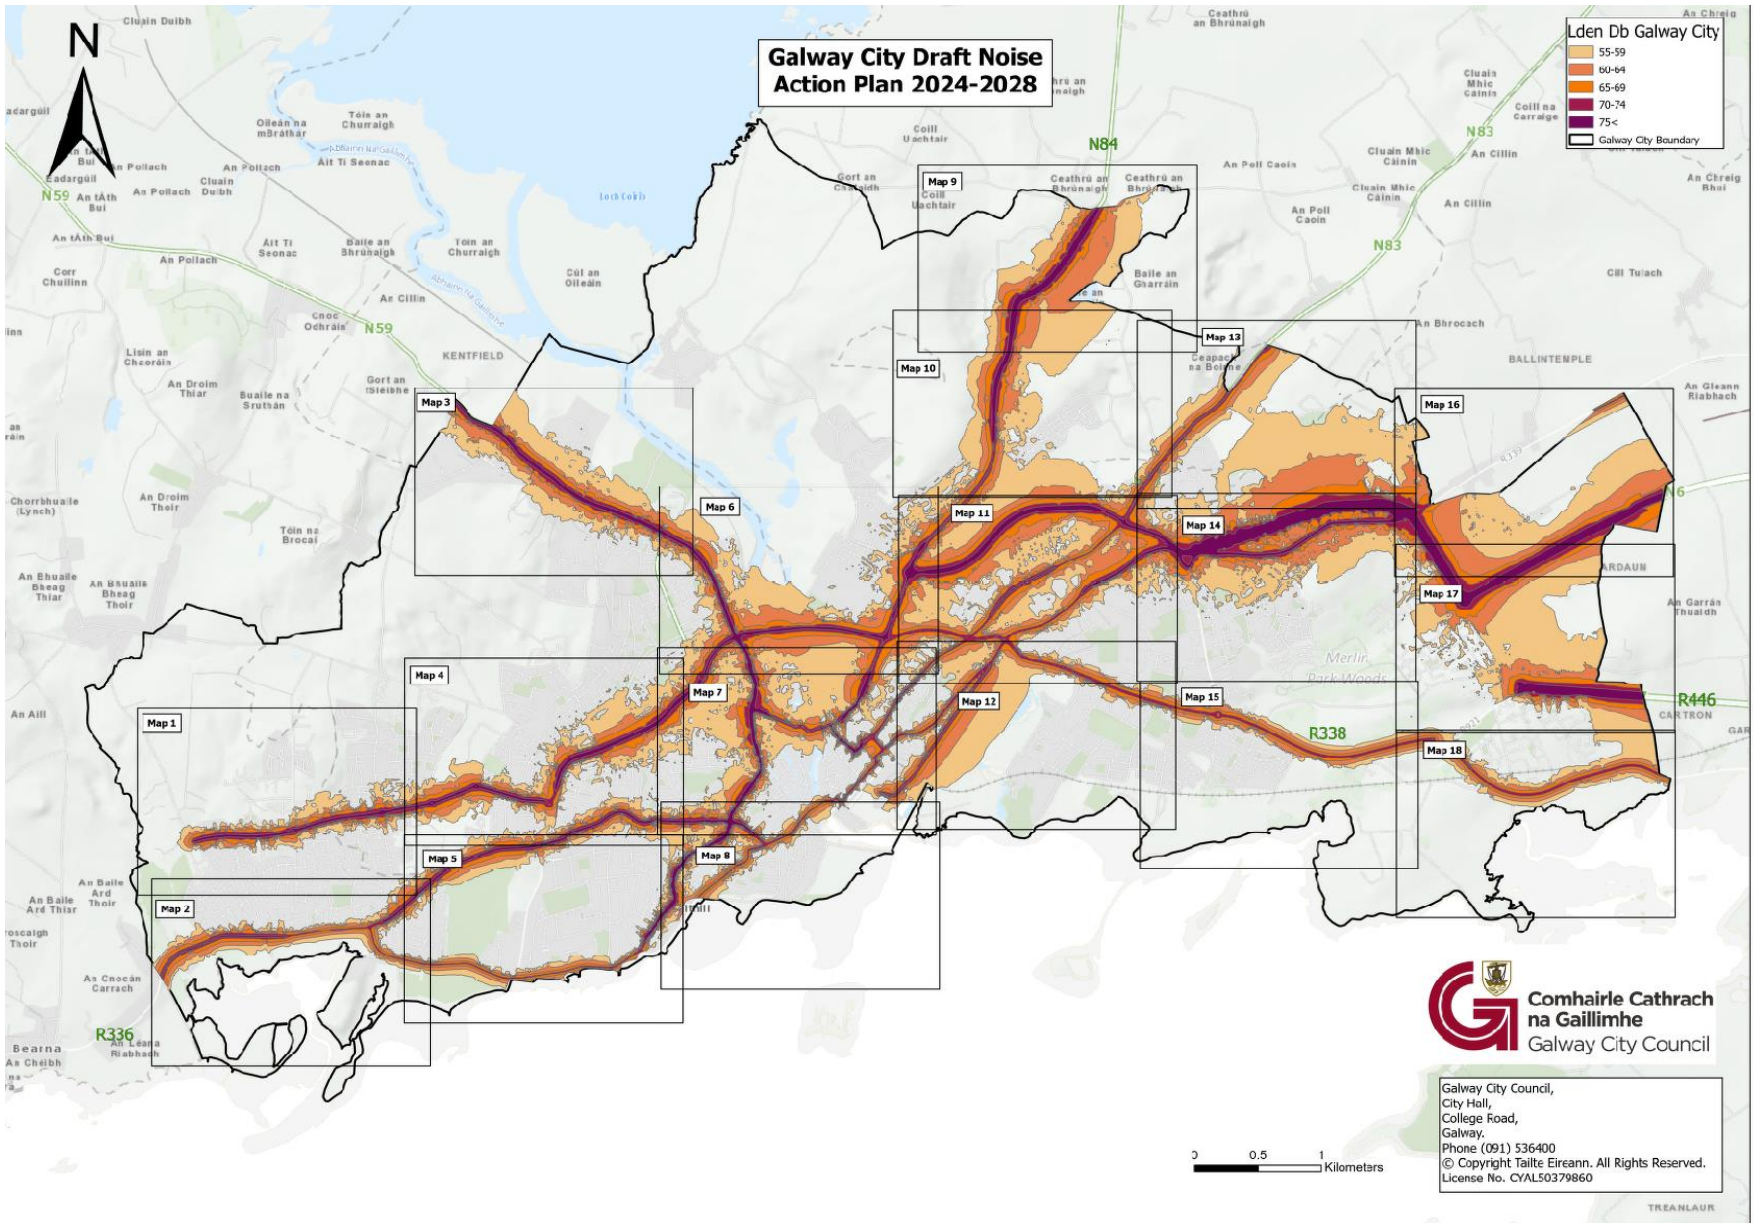

Babhta 4 Léarscáileanna Torainn Straitéiseacha 2022

Round 4 Strategic Noise Maps 2022

Map 1 Lden Galway City

Galway City Council,
City Hall,
College Road,
Galway,
Phone (091) 536400
© Copyright Tailte Eireann. All Rights Reserved.
License No. CYAL50379860