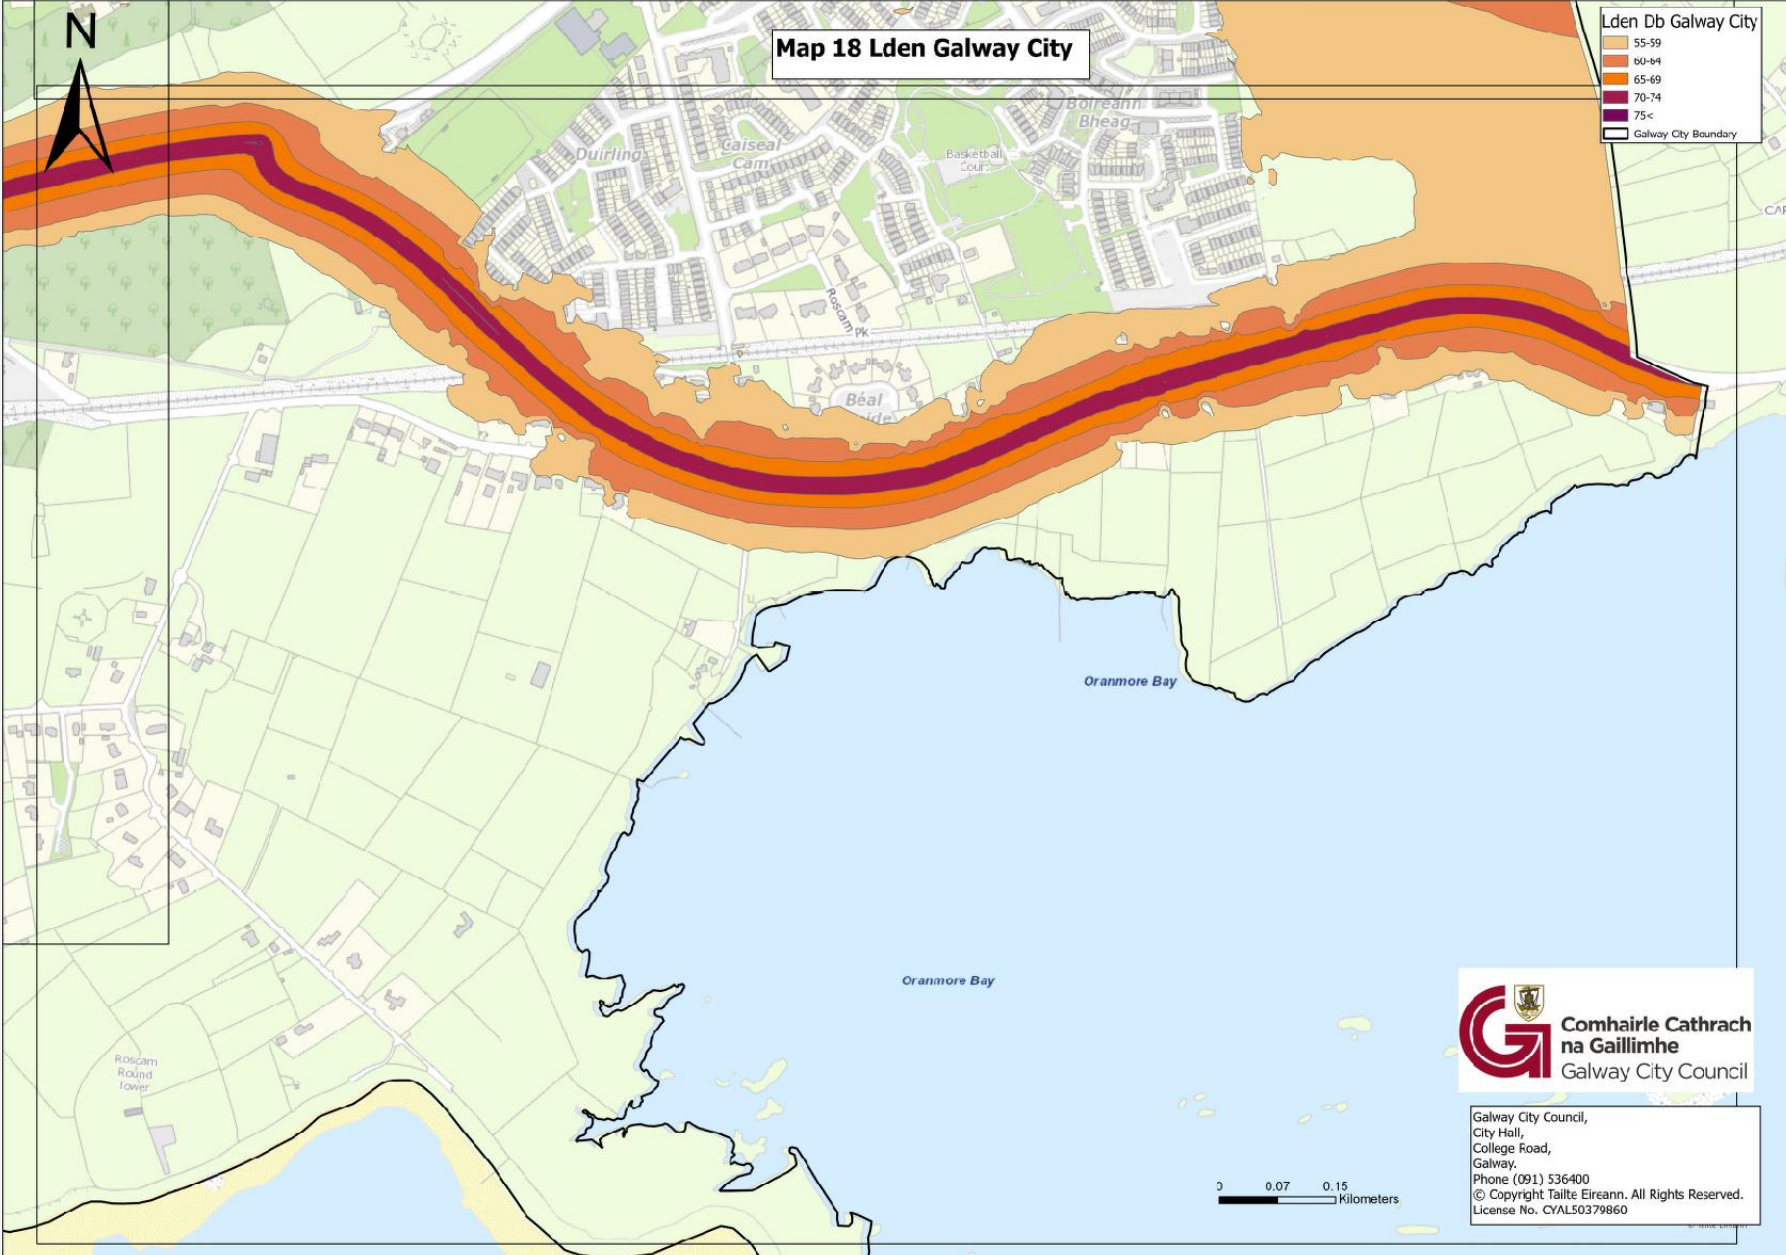

Map 18 Lden Galway City

Galway City Council,
City Hall,
College Road,
Galway.
Phone (091) 536400
© Copyright Taitte Eireann. All Rights Reserved.
License No. CYAL50379860